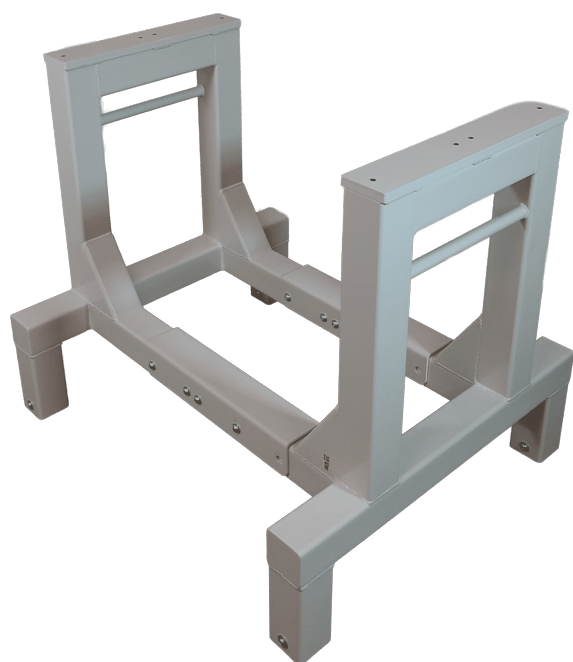

[Read more](#)

SKU: N/A

ROLLSTAND FLEX

[Read more](#)

SKU: S110200-1

ROLLSTAND FLEX SINGLE

[Read more](#)

SKU: 3086800140

HANGER RACKS

HANGER STAND ON LEVELING SHOE - MODEL 1

Sizes 1500x500x1600mm,
2000x500x1600mm
approx. weight 9kg
Maximum Load 100kg per suspension rod
Hanger bar

[Read more](#)

SKU: 1804003001-1

HANGER RACK ON WHEELS - MODEL 2