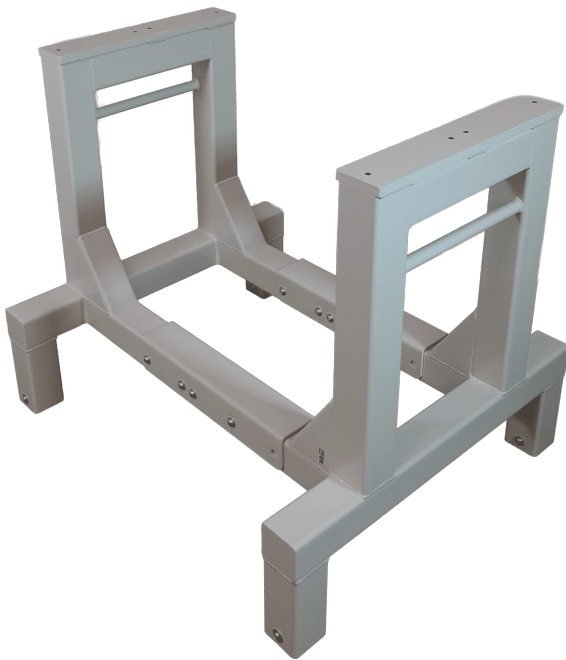

ROLLSTAND FLEX SINGLE

[Read more](#)

SKU: 3086800140