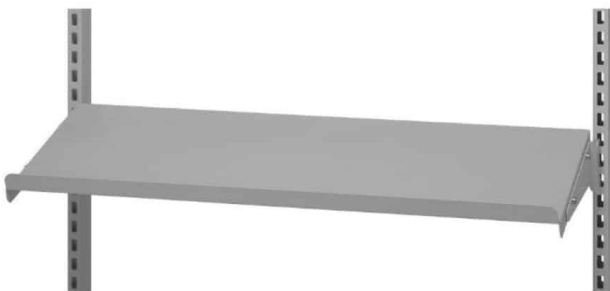

STEEL SHELF GRAY R7004 900X210 MM WITH END PLATES

Dimensions 210 × 90 × 20 mm

[Read more](#)

SKU: 0202000044

Price: from 35,67 €