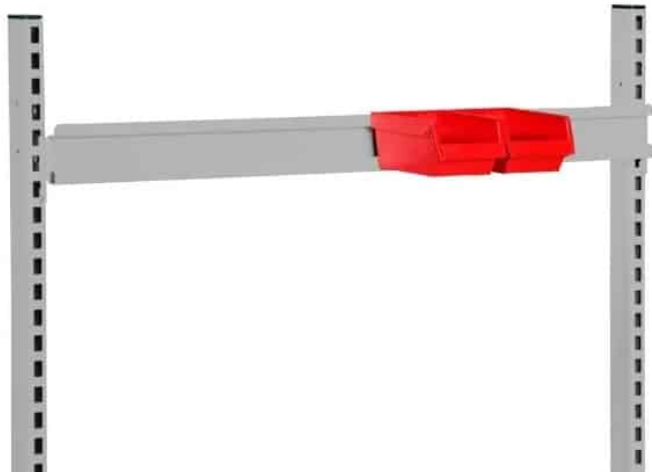

SUSPENSION RAIL 900 MM R7004

Dimensions 20 × 900 × 80 mm

[Read more](#)

SKU: 0202000007

Price: from 13,39 €

STEEL SHELF GRAY R7004 900X210 MM WITH END PLATES

Dimensions 210 × 90 × 20 mm

[Read more](#)

SKU: 0202000044

Price: from 35,67 €