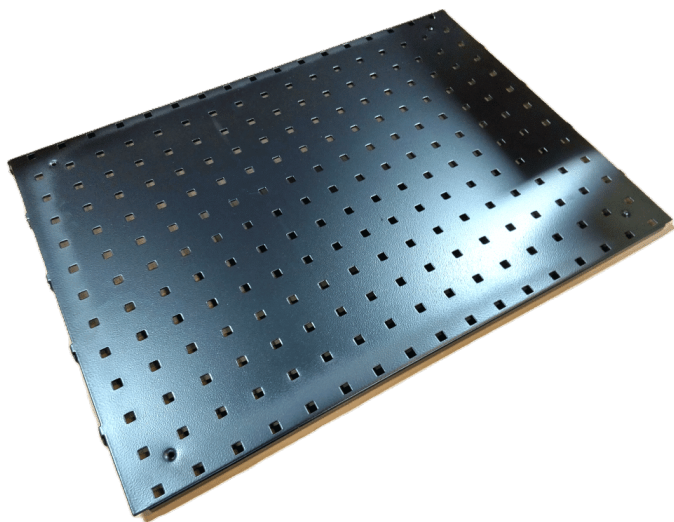

137 × 115 × 240 mm

[Read more](#)

SKU: 990000854

Price: from 38,22 €

ACCESSORIES FOR HEIGHT ADJUSTABLE TABLE

TOOL BOARD 480X670 MM R7024

Weight 1,2 kg
Dimensions 20 × 640 × 480 mm

[Read more](#)