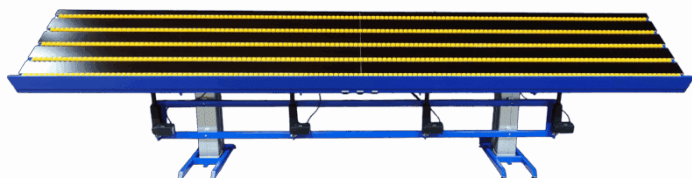

[Read more](#)

SKU: S110524

Price: from 6.467,50 €

HEIGHT ADJUSTABLE TABLE WITH TILT FUNCTION - ERGO- LET 312 - 1000X600MM

Sizes	1000x600x935-1385mm
approx. weight	55kg
Lifting capacity	200kg
Table top	15 mm birch plywood film/film
Vip function	up to 80°
Front edge	150mm above the worktop
Maximum tilting capacity	200 kg. per tilt actuator

[Read more](#)

SKU: 0102312002

HEIGHT ADJUSTABLE TABLE WITH TILT FUNCTION - 900X600MM - DUO-LET 3070

Sizes	900x600x720-1370mm
approx. weight	40kg
Lifting capacity	50kg
Wheels	Ø100
Vip function	up to 80°
Maximum tilting capacity	50 kg

[Read more](#)

SKU: N/A

HEIGHT ADJUSTABLE TABLE WITH TILT FUNCTION - 2100X1000 MM - ERG-O- LIFT 300

Sizes	2100x1000x700-1000mm
approx. weight	150kg
Lifting capacity	400kg
Table top	15 mm birch plywood film/film
Vip function	2 separate tilt functions
Maximum tilting capacity	200 kg. per tilt actuator

[Read more](#)

SKU: N/A

HEIGHT ADJUSTABLE TABLE WITH TILT FUNCTION - 4000X750MM - ERG-O-LIFT 300

Sizes	4000x750x800-1300mm
approx. weight	350kg
Lifting capacity	400kg
Table top	15 mm birch plywood film/film
Front edge	50mm above the worktop
Vip function	up to 80°
Roller rails	5 pieces that can be raised/lowered under the worktop
Gas dampers	2 pcs - 500 pcs.
Lifting columns	2 DL2 - 500 slg (raise/lower), 4 LA31 - 250 slg (tilt), 4 Baselift - 100 slg (roller tracks)
Maximum tilting capacity	400 kg