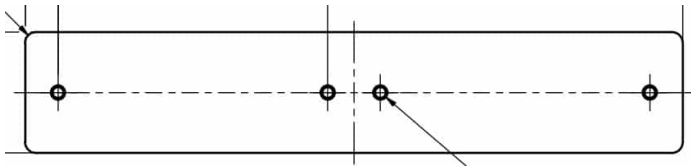

Price: from 6,48 €

PLATE 20MM 600X110MM

Weight 1,2 kg
Dimensions 2 × 11 × 60 mm

[Read more](#)

SKU: 3086800030-7A

Price: from 95,42 €

POSITIONING BOLT WITHOUT STOP M12X1.5 THREAD

Weight 0,15 kg
Dimensions 2 × 2 × 6,1 mm