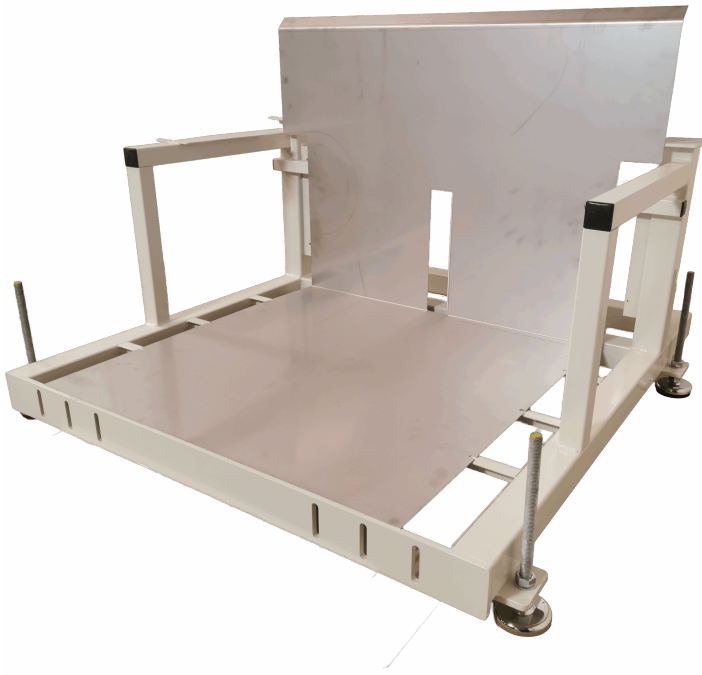

UNWINDER FRAME

[Read more](#)

SKU: N/A