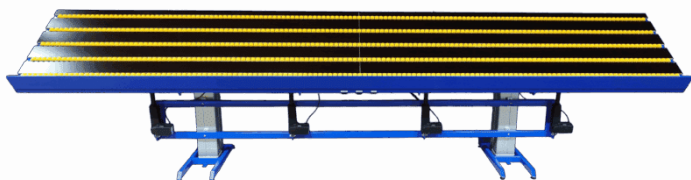

[Read more](#)

SKU: S110524

Price: from 6.467,50 €

HEIGHT ADJUSTABLE TABLE WITH TILT FUNCTION - ERGO- LET 312 - 1000X600MM

Sizes	1000x600x935-1385mm
approx. weight	55kg
Lifting capacity	200kg
Table top	15 mm birch plywood film/film
Vip function	up to 80°
Front edge	150mm above the worktop
Maximum tilting capacity	200 kg. per tilt actuator

[Read more](#)

SKU: 0102312002

HEIGHT ADJUSTABLE TABLE WITH TILT FUNCTION - 900X600MM - DUO-LET 3070

Sizes	900x600x720-1370mm
approx. weight	40kg
Lifting capacity	50kg
Wheels	Ø100
Vip function	up to 80°
Maximum tilting capacity	50 kg

[Read more](#)

SKU: N/A

HEIGHT ADJUSTABLE TABLE WITH TILT FUNCTION - 4000X750MM - ERG-O-LIFT 300

Sizes	4000x750x800-1300mm
approx. weight	350kg
Lifting capacity	400kg
Table top	15 mm birch plywood film/film
Front edge	50mm above the worktop
Vip function	up to 80°
Roller rails	5 pieces that can be raised/lowered under the worktop
Gas dampers	2 pcs - 500 pcs.
Lifting columns	2 DL2 - 500 slg (raise/lower), 4 LA31 - 250 slg (tilt), 4 Baselift - 100 slg (roller tracks)
Maximum tilting capacity	400 kg

[Read more](#)

SKU: S110423

HEIGHT ADJUSTABLE TABLE WITH TILT FUNCTION - 2100X1000 MM - ERG-O- LIFT 300

Sizes	2100x1000x700-1000mm
approx. weight	150kg
Lifting capacity	400kg
Table top	15 mm birch plywood film/film
Vip function	2 separate tilt functions
Maximum tilting capacity	200 kg. per tilt actuator