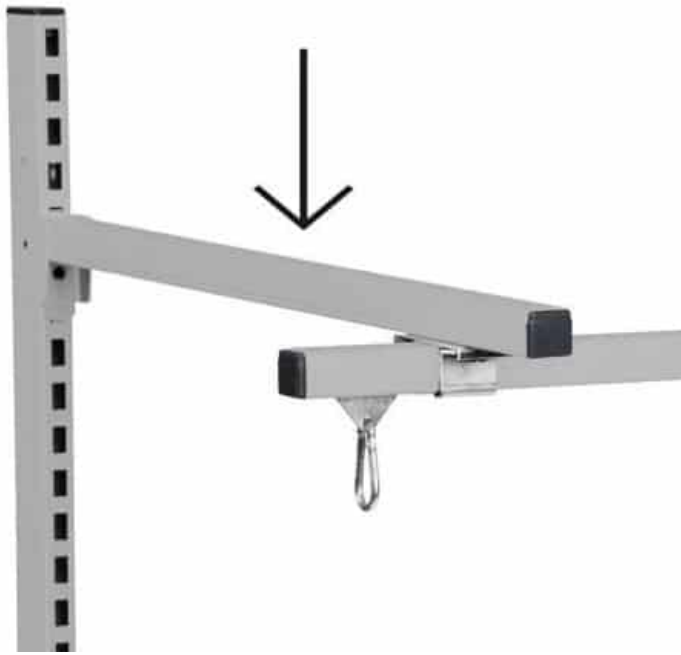

SUSPENSION ARM 700 MM R7004

Dimensions 700 × 30 × 30 mm

[Read more](#)

SKU: 0202000009

Price: from 13,78 €

KEYBOARD AND MONITOR HOLDER WITH ARM - FOR BACK COLUMN

Weight 5 kg

[Read more](#)