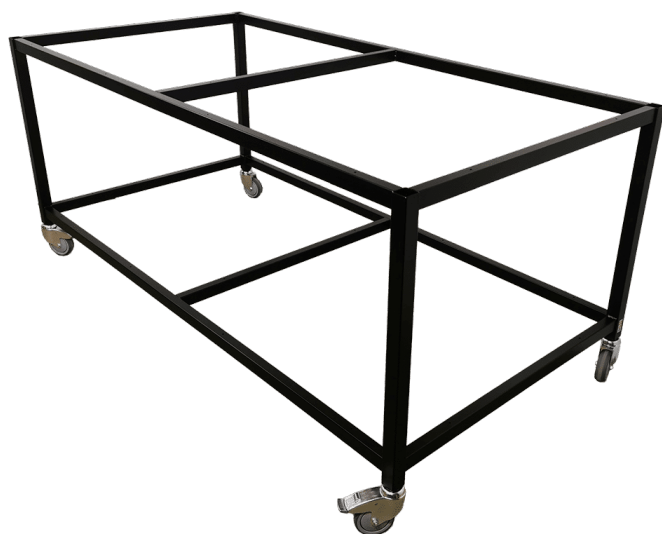

PACKING TABLE FRAME - ROBUST AND MOBILE WORKSTATION

Sizes
approx. weight
Maximum Load
Prepared for
Wheels

2000x1000x840mm
45kg
400kg
Sheet metal assembly
Ø100

[Read more](#)

SKU: N/A