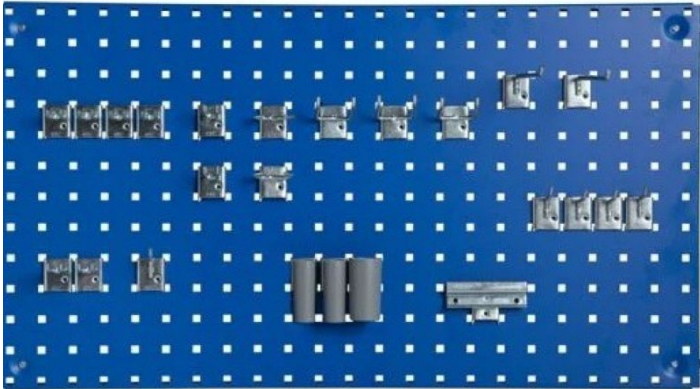

SKU: 0202000012

Price: from 249,70 €

TOOL BOARD HOOK SET 24 PIECES

[Read more](#)

SKU: 0202000010

Price: from 61,15 €

BALANCE BLOCK FOR C- PROFILE 0.6-1.5 KG

Weight