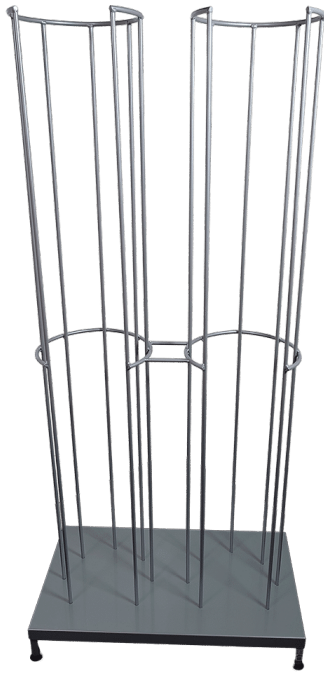

STAND FOR SAFETY HELMETS - 2 SECTIONS - 780X470X1600MM

[Read more](#)

SKU: 1803000002

Price: from 632,45 €