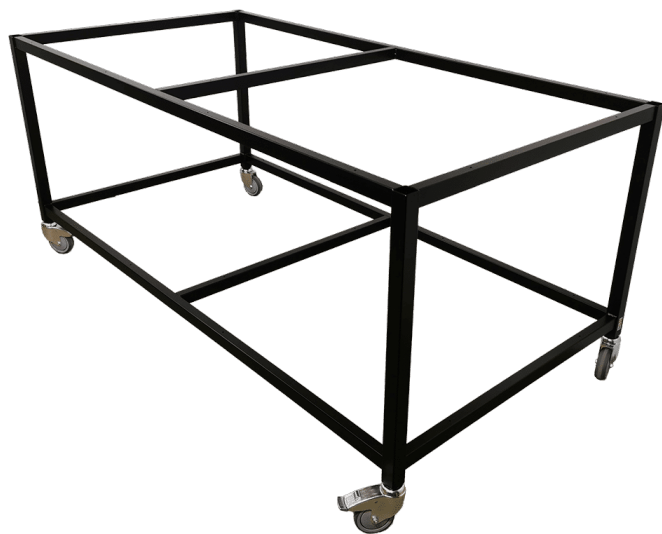

PACKING TABLE FRAME - ROBUST AND MOBILE WORKSTATION

[Read more](#)

SKU: N/A