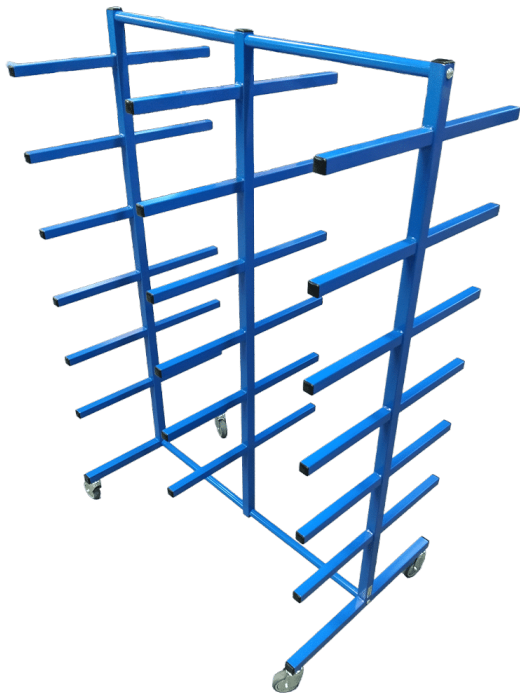

BRANCH RACK ON WHEELS - 1000X600X1500MM

[Read more](#)

SKU: 1402003002