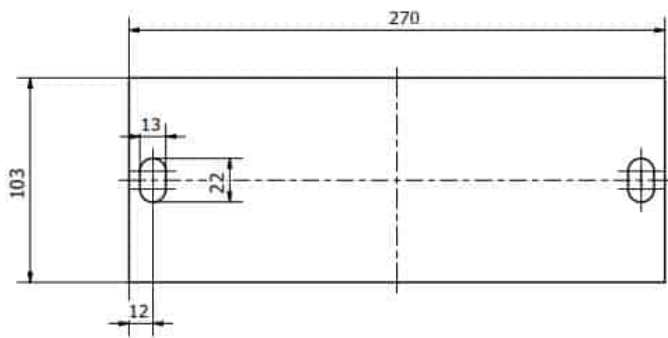

PLATE IN 10MM. 103X270MM

Weight 0,8 kg
Dimensions 27 × 10,3 × 1 mm

[Read more](#)

SKU: 3086800031-3

Price: from 12,48 €