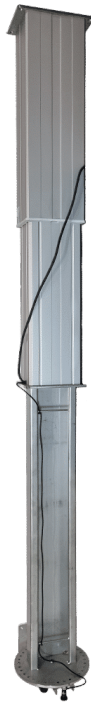

STAINLESS STEEL HEIGHT- ADJUSTABLE MONITOR HOLDER - CEILING MOUNTING

[Read more](#)

SKU: N/A