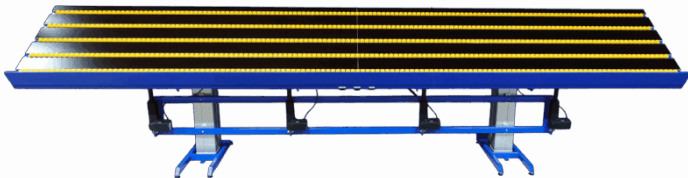

HEIGHT ADJUSTABLE TABLE WITH TILT FUNCTION - 4000X750MM - ERG-O-LIFT 300

[Read more](#)

SKU: S110423