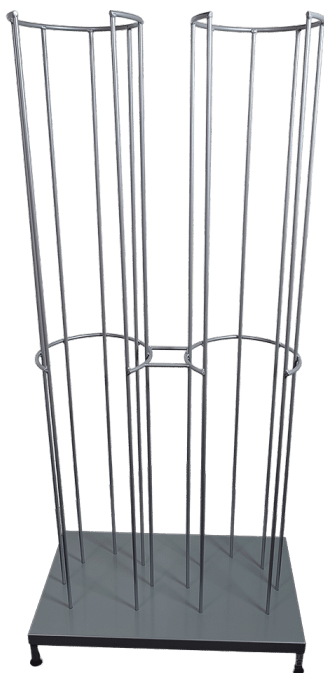

STAND FOR SAFETY HELMETS - 2 SECTIONS - 780X470X1600MM

[Read more](#)

SKU: 1803000002

Price: from 632,45 €