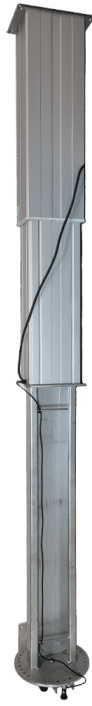

STAINLESS STEEL HEIGHT- ADJUSTABLE MONITOR HOLDER - CEILING MOUNTING

[Read more](#)

SKU: N/A