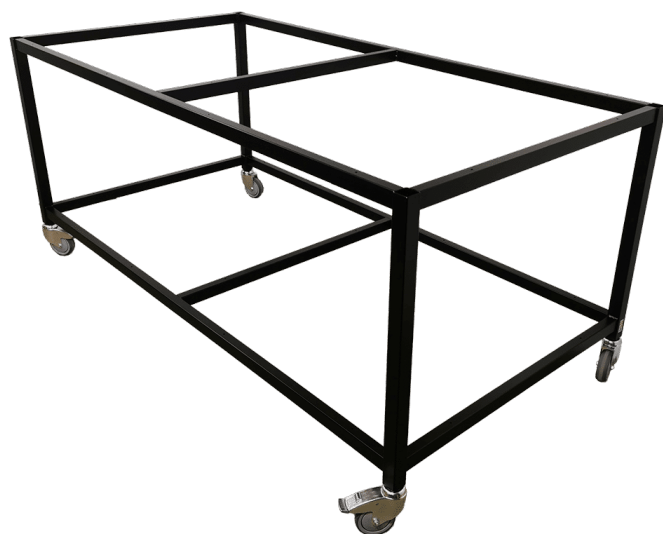

## PACKING TABLE ON WHEELS - FLEXIBLE AND ROBUST WORK TABLE

Sizes  
approx. weight  
Table top

2000x800x700mm  
55kg  
15 mm birch plywood  
film/film  
Ø100

Wheels

[Read more](#)

**SKU:** S110509