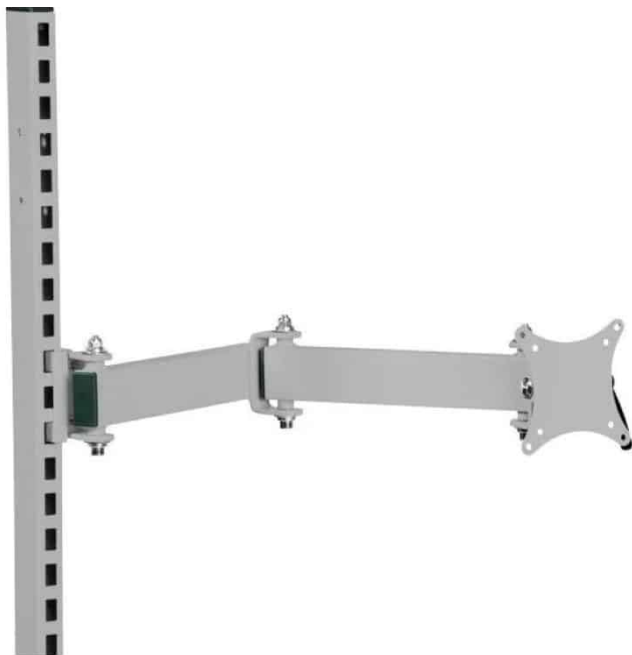

## MONITOR HOLDER WITH ARM - FOR BACK COLUMN

Weight 5 kg  
Dimensions 70 × 360 × 110 mm

[Read more](#)

**SKU:** 0202000076

**Price:** from 145,60 €