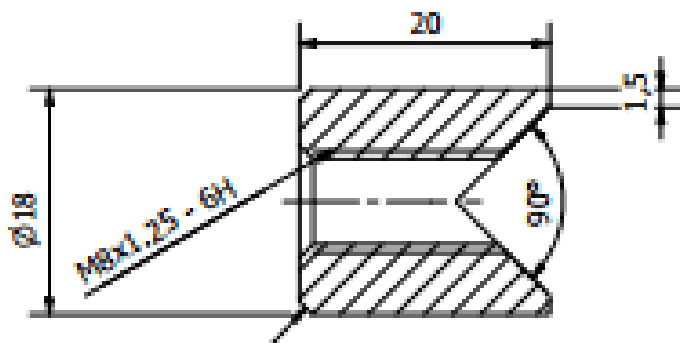

STAINLESS STEEL PLUG FOR TAPE/LINER STAND

Dimensions 4 × 2 × 2 mm

[Read more](#)

SKU: B100000-Ø18X20 M8-90

Price: from 10,40 €