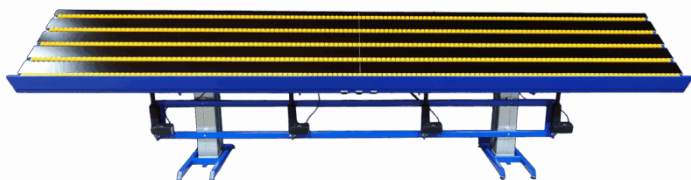

HEIGHT ADJUSTABLE TABLE WITH TILT FUNCTION - 4000X750MM - ERG-O-LIFT 300

Sizes	4000x750x800-1300mm
approx. weight	350kg
Lifting capacity	400kg
Table top	15 mm birch plywood film/film
Front edge	50mm above the worktop
Vip function	up to 80°
Roller rails	5 pieces that can be raised/lowered under the worktop
Gas dampers	2 pcs - 500 pcs.
Lifting columns	2 DL2 - 500 slg (raise/lower), 4 LA31 - 250 slg (tilt), 4 Baselift - 100 slg (roller tracks)
Maximum tilting capacity	400 kg

[Read more](#)

SKU: S110423