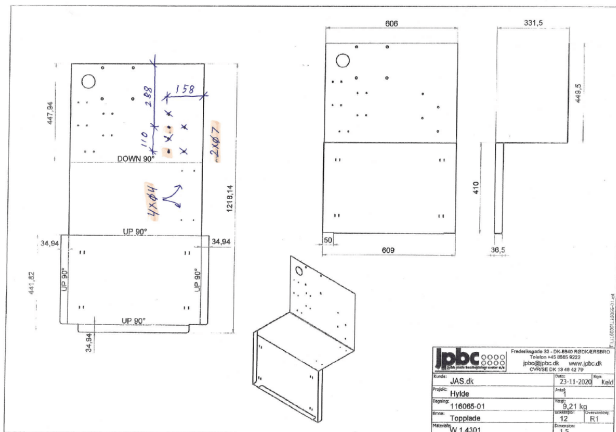

TOP PLATE SHELF STAINLESS STEEL 1.5MM (CONSISTS OF 2 PARTS)

Dimensions 10 × 5 × 2,5 mm

[Read more](#)

SKU: 116065

Price: from 213,45 €