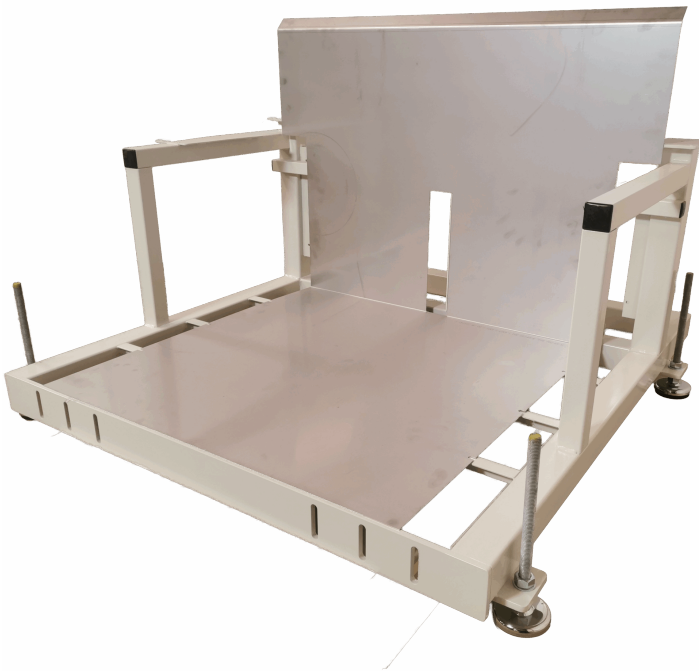

UNWINDER FRAME

[Read more](#)

SKU: N/A