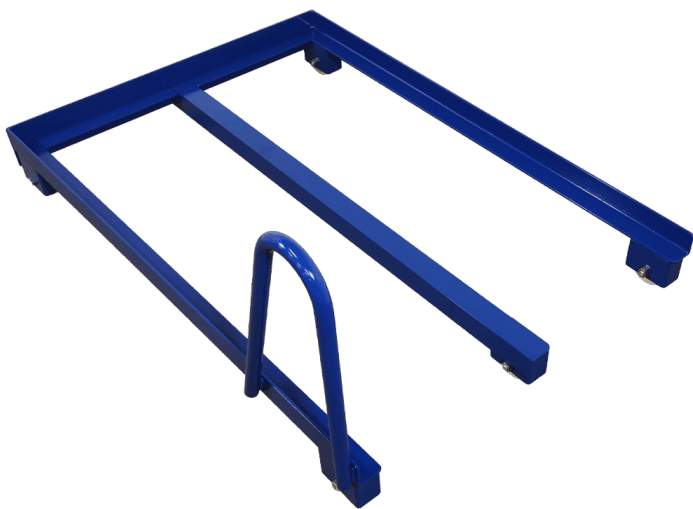

PALLET TRUCK

[Read more](#)

SKU: N/A