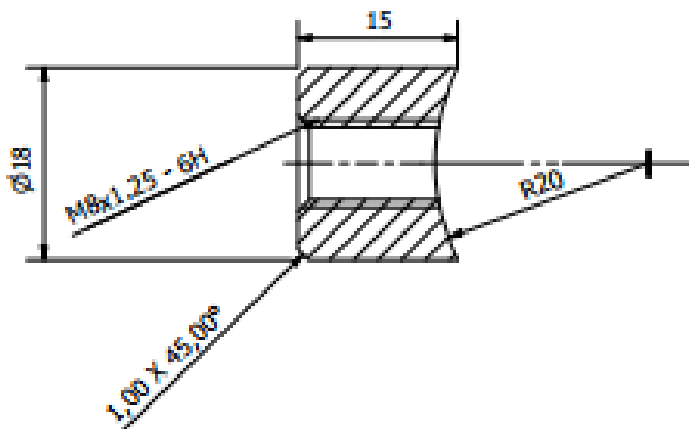

## PLATE FOR TILT WITH HOLES 5MM

Dimensions 7 × 14 × 0,5 mm

[Read more](#)

**SKU:** 3086800035-11

**Price:** from 6,11 €