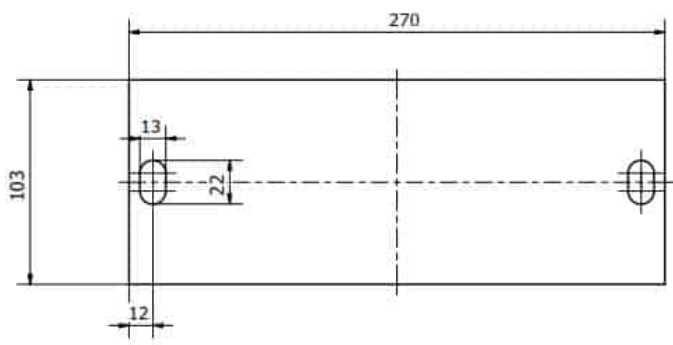

Figure 7 Bracket for the BP10 series

Drawing no. 1055W4008

PLATE IN 10MM. 103X270MM

Weight 0,8 kg
Dimensions 27 × 10,3 × 1 mm

[Read more](#)

SKU: 3086800031-3

Price: from 12,48 €