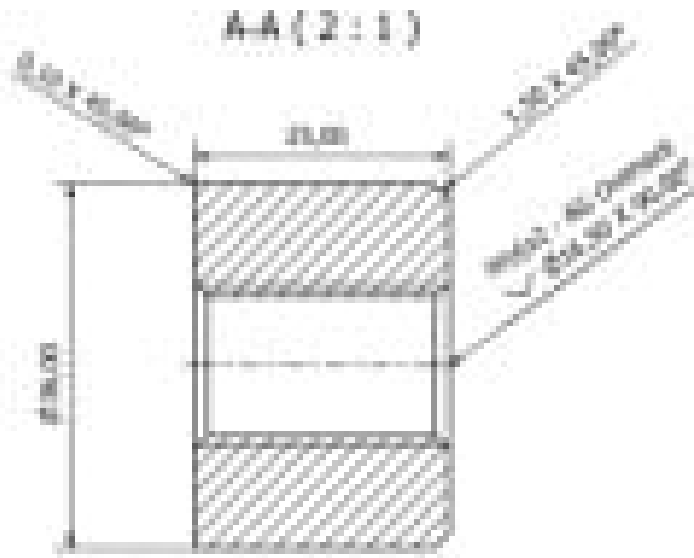

PLUG Ø36XM16-25 STEEL 235 OVERSIZE

Weight 0,25 kg
Dimensions 25 × 36 × 36 mm

[Read more](#)

SKU: B100000-Ø36xM16-25 st_6G

Price: from 9,69 €

40X20X1.5 SQUARE TUBE PRECISION STEEL TUBE

Weight 1,34 kg
Dimensions 100 × 3 × 3 mm

[Read more](#)

SKU: 349657

Price: from 3,08 €