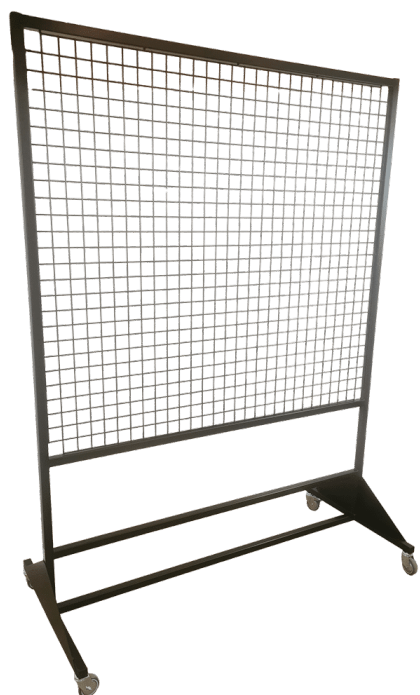

GRID RACK - 1500×700×2000 MM

Sizes	1500x700x2000mm
approx. weight	45kg
Maximum Load	200kg
Wheels	Ø75

[Read more](#)

SKU: N/A