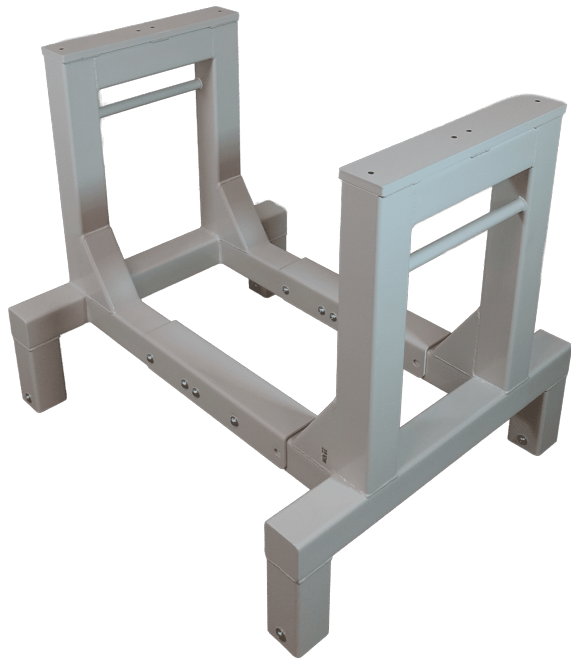

ROLLSTAND FLEX SINGLE

[Read more](#)

SKU: 3086800140