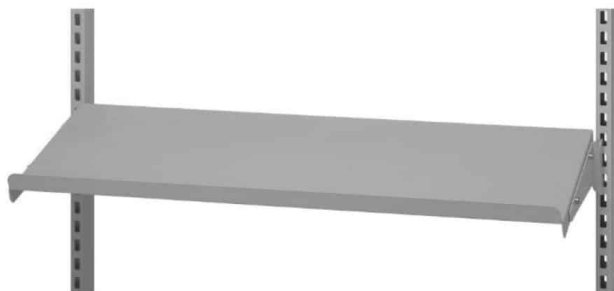

## STEEL SHELF GRAY R7004 670X210 MM WITH END PLATES

Dimensions 210 × 645 × 20 mm

[Read more](#)

**SKU:** 0202000043

**Price:** from 29,12 €

---