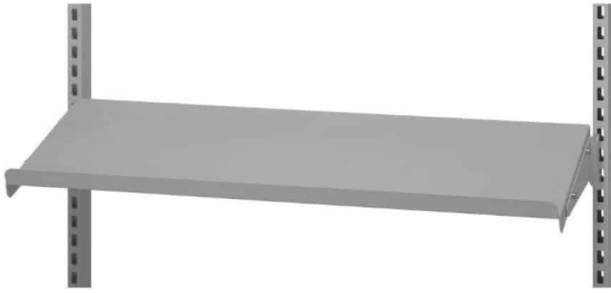

## STEEL SHELF GRAY R7004 670X210 MM WITH END PLATES

Dimensions 210 × 645 × 20 mm

[Read more](#)

**SKU:** 0202000043

**Price:** from 29,12 €

---