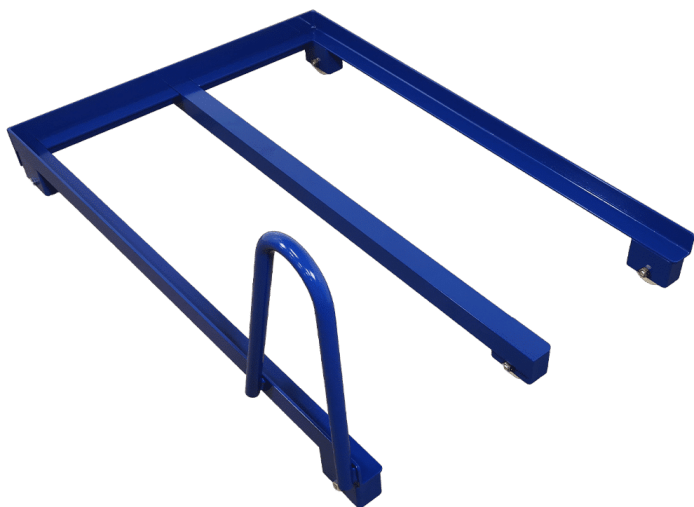

PALLET TRUCK

[Read more](#)

SKU: N/A