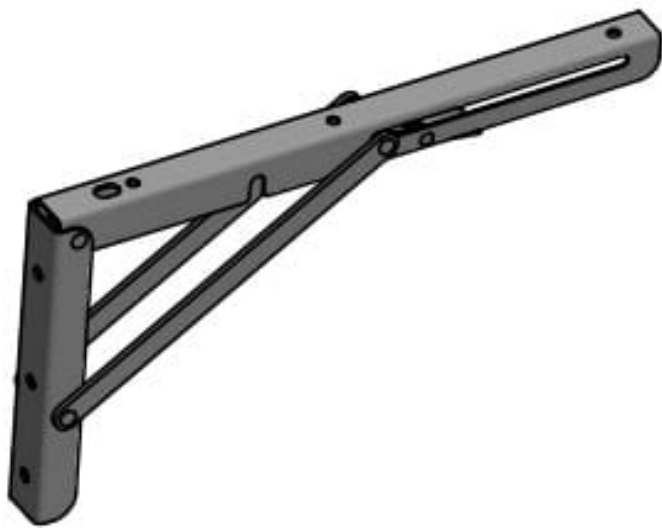

## CURVED BRACKET IN 10MM PLATE

Weight 1,5 kg  
Dimensions 30 × 27 × 24 mm

[Read more](#)

**SKU:** 3086800031-1

**Price:** from 30,68 €