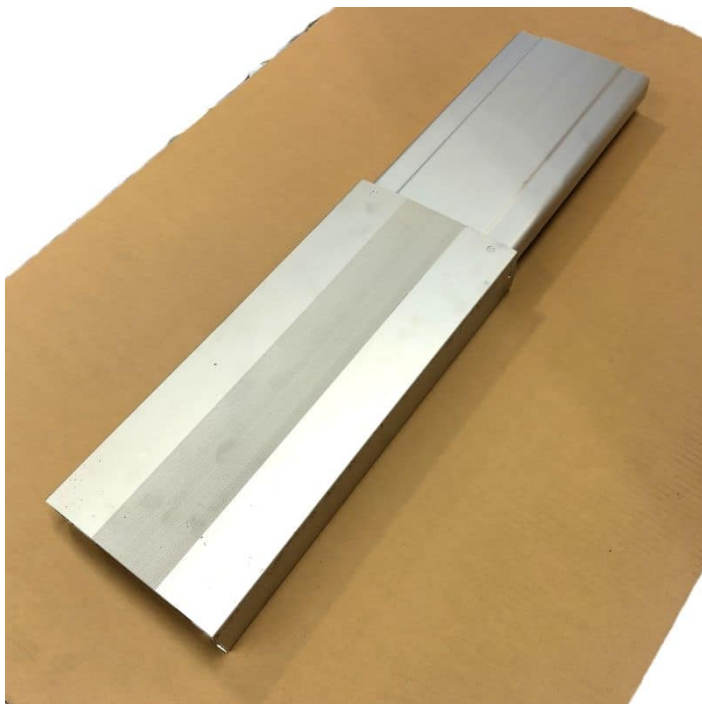

ALUMINUM RAIL GUIDE FOR RAISE/LOWER - LEFT

Weight 7 kg

[Read more](#)

SKU: 2001000077

Price: from 299,00 €