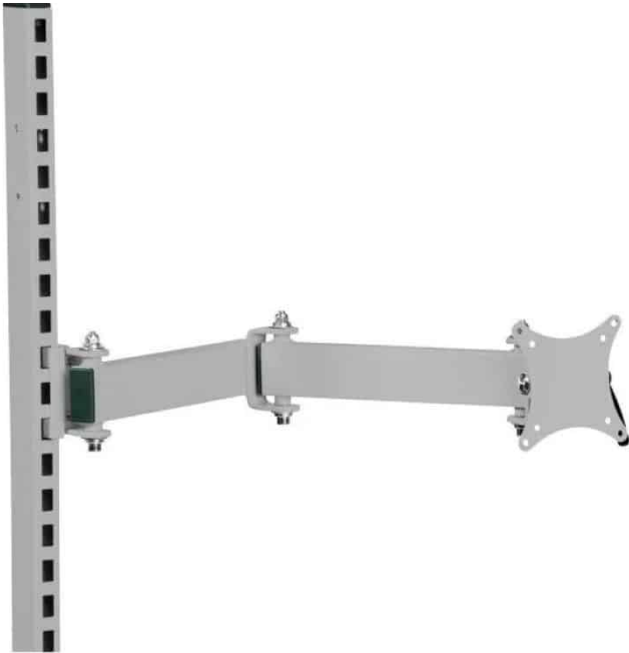

## MONITOR HOLDER WITH ARM - FOR BACK COLUMN

Weight 5 kg  
Dimensions 70 × 360 × 110 mm

[Read more](#)

**SKU:** 0202000076

**Price:** from 145,60 €