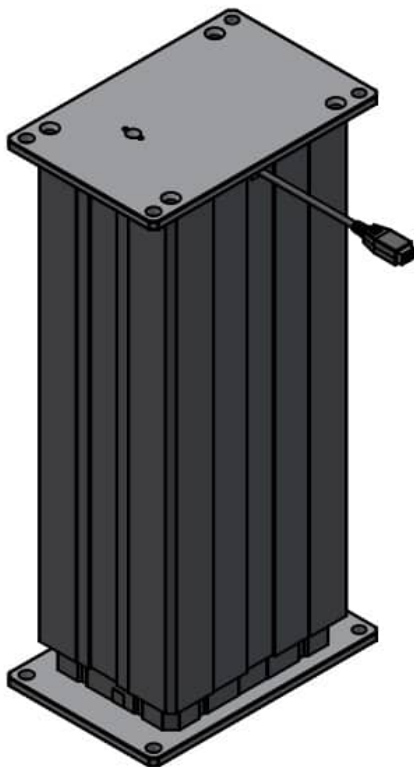

DL20370-00 LINAK ACTUATOR DL27XCA00350505

Weight 10 kg
Dimensions 16 × 25 × 51 mm

[Read more](#)

SKU: DL20370-00

Price: from 435,50 €