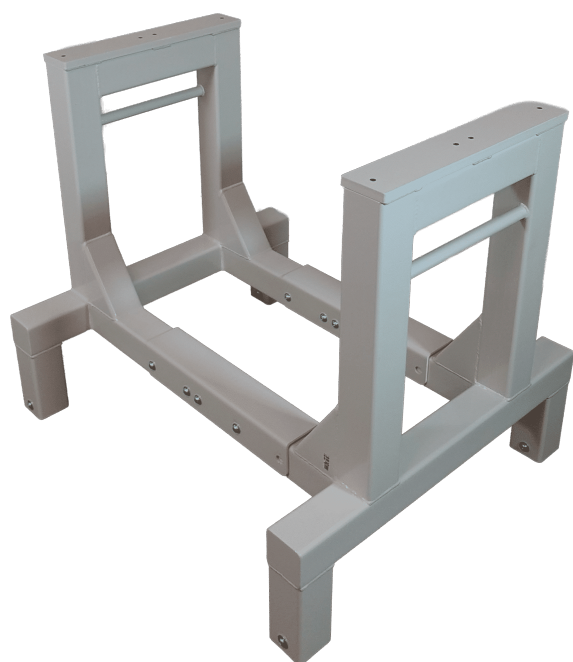

ROLLSTAND FLEX SINGLE

[Read more](#)

SKU: 3086800140