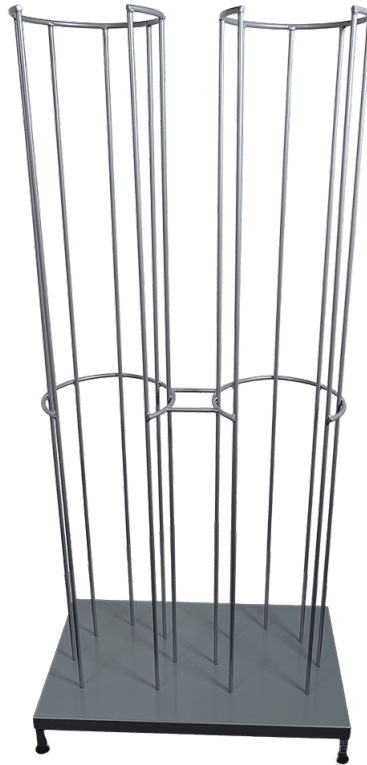

OTHER STANDS