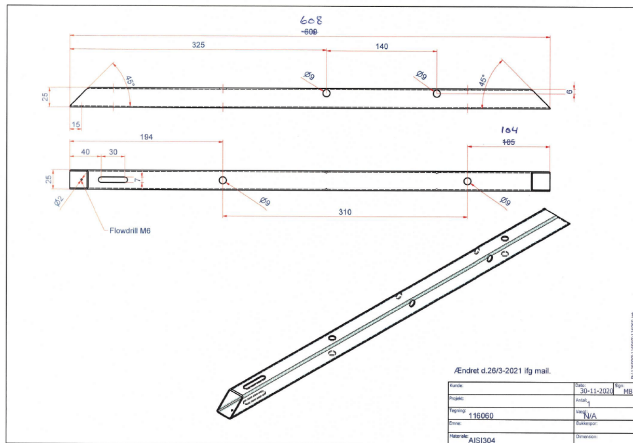

STAINLESS STEEL PROFILE GUIDE 1.5X25X25X608MM

Dimensions $60 \times 2,5 \times 2,5$ mm

[Read more](#)

SKU: 116060

Price: from 23,40 €

PLUG Ø36XM16-25 STEEL 235 OVERSIZE

Weight 0,25 kg
Dimensions $25 \times 36 \times 36$ mm

[Read more](#)

SKU: B100000-Ø36xM16-25 st_6G

Price: from 9,69 €