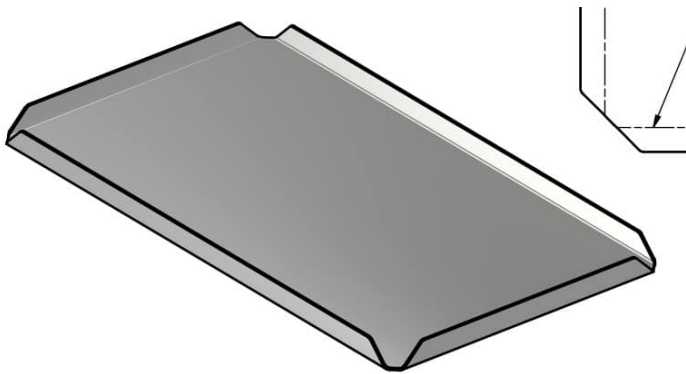

PLATE 2MM 555X325MM

Weight

1 kg

Dimensions

32,5 × 55,5 × 2 mm

[Read more](#)

SKU: 2090000066-1

Price: from 20,02 €