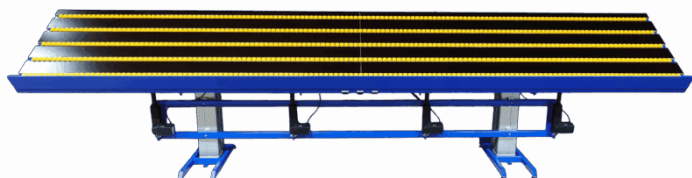

HEIGHT ADJUSTABLE TABLE WITH TILT FUNCTION - 4000X750MM - ERG-O-LIFT 300

Sizes	4000x750x800-1300mm
approx. weight	350kg
Lifting capacity	400kg
Table top	15 mm birch plywood film/film
Front edge	50mm above the worktop
Vip function	up to 80°
Roller rails	5 pieces that can be raised/lowered under the worktop
Gas dampers	2 pcs - 500 pcs.
Lifting columns	2 DL2 - 500 slg (raise/lower), 4 LA31 - 250 slg (tilt), 4 Baselift - 100 slg (roller tracks)
Maximum tilting capacity	400 kg

[Read more](#)

SKU: S110423