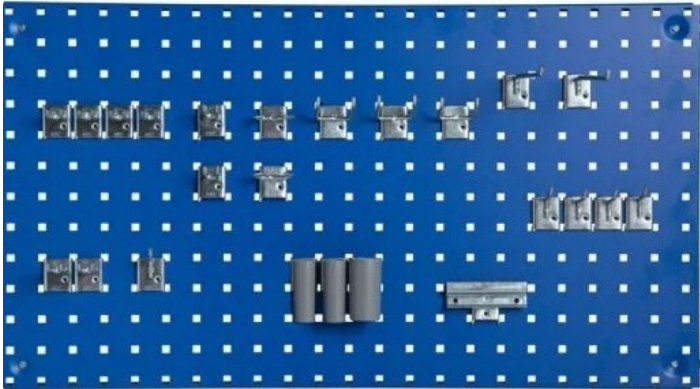

TOOL BOARD HOOK SET 24 PIECES

[Read more](#)

SKU: 0202000010

Price: from 61,15 €