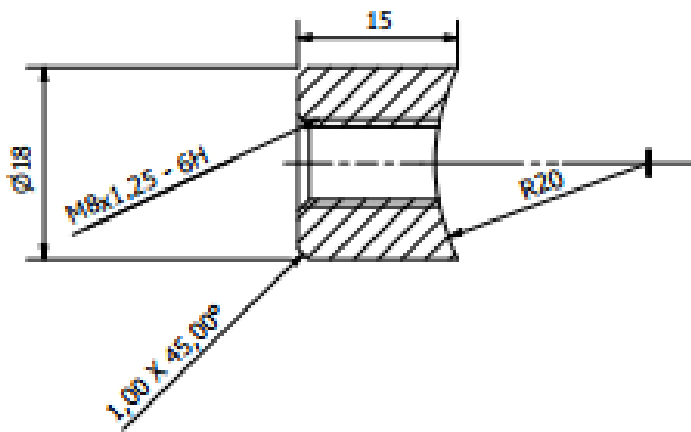

## PLATE FOR TILT WITH HOLES 5MM

Dimensions 7 × 14 × 0,5 mm

[Read more](#)

**SKU:** 3086800035-11

**Price:** from 6,11 €