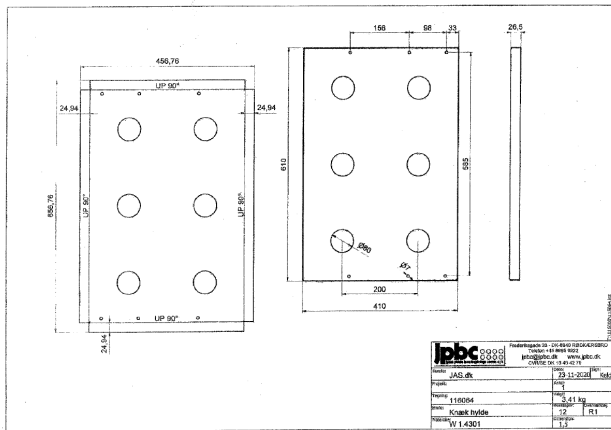

KNUCKLE SHELF STAINLESS STEEL 1.5MM LASER CUT

Dimensions 10 × 5 × 2,5 mm
Color

[Read more](#)

SKU: 116064

Price: from 78,07 €