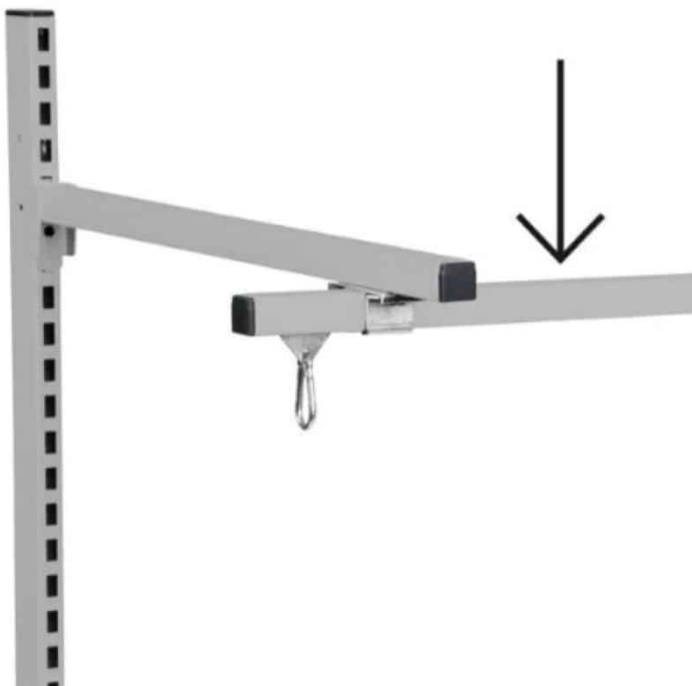

C-PROFILE RAIL SUSPENSION RAIL 1990 MM R7004

Dimensions 1990 × 30 × 30 mm

[Read more](#)

SKU: 0202000045

Price: from 33,49 €