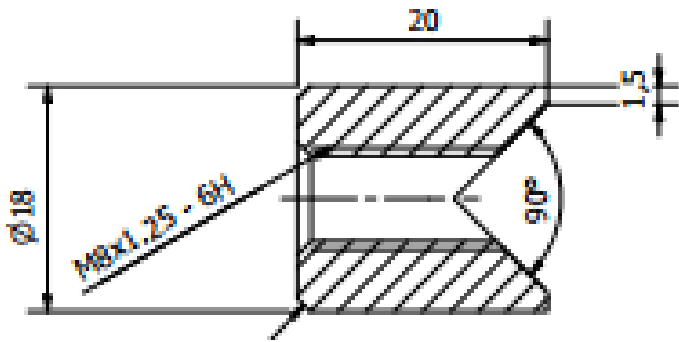

STAINLESS STEEL PLUG FOR TAPE/LINER STAND

Dimensions $4 \times 2 \times 2$ mm

[Read more](#)

SKU: B100000-Ø18X20 M8-90

Price: from 10,40 €