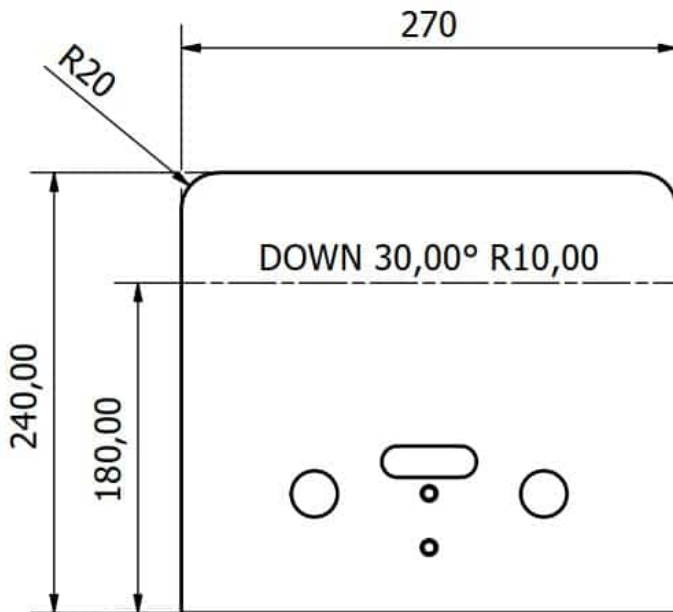

## CURVED BRACKET IN 10MM PLATE

Weight 1,5 kg  
Dimensions 30 × 27 × 24 mm

[Read more](#)

**SKU:** 3086800031-1

**Price:** from 30,68 €