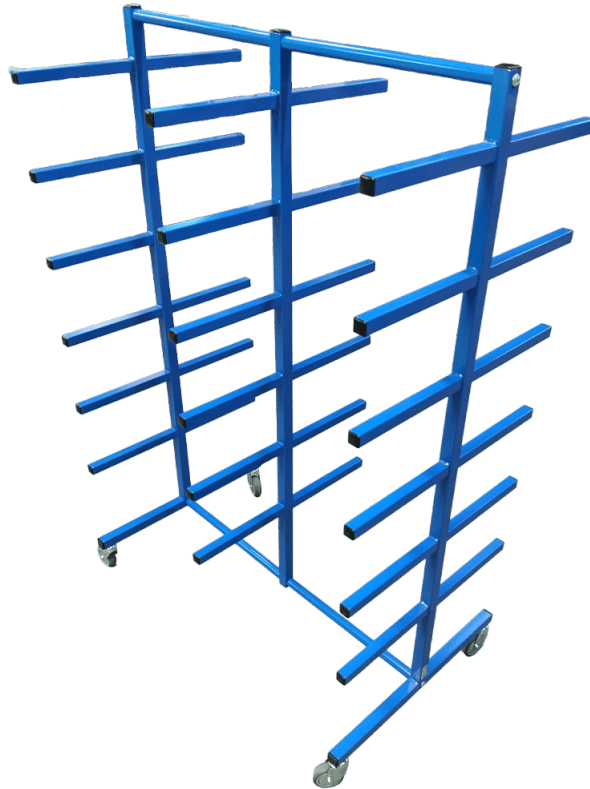

## HANGER RACK FOR DRUMS - 1000X750X1065MM

Sizes	1000x750x1065mm
approx. weight	25kg
Maximum Load	100kg
Hanger bar	Ø30
Wheels	Ø100

[Read more](#)

**SKU:** N/A