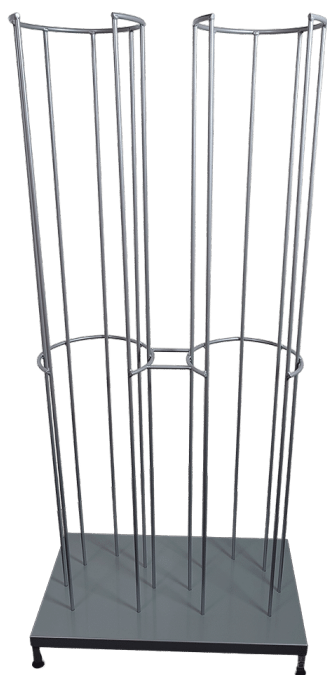

STAND FOR SAFETY HELMETS - 2 SECTIONS - 780X470X1600MM

Sizes	780x470x1600mm
approx. weight	40kg
Maximum Load	150kg

[Read more](#)

SKU: 1803000002

Price: from 632,45 €