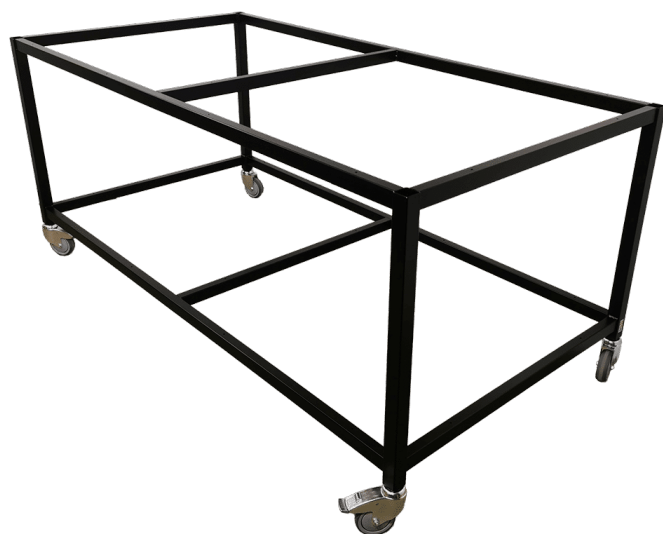

PACKING TABLE FRAME - ROBUST AND MOBILE WORKSTATION

Sizes
approx. weight
Maximum Load
Prepared for
Wheels

2000x1000x840mm
45kg
400kg
Sheet metal assembly
Ø100

[Read more](#)

SKU: N/A