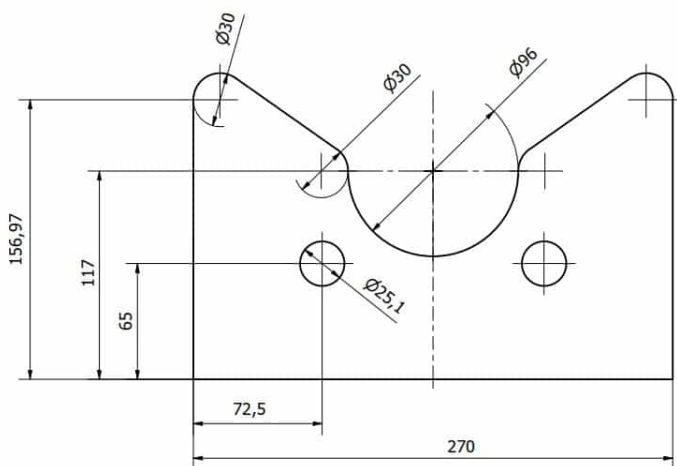

SKU: 3086800031-4

Price: from 13,52 €

DRAWER SECTION 3X100MM TOP HUNG

Weight 19 kg
Dimensions 500 × 385 × 435 mm

[Read more](#)

SKU: 184480408

Price: from 622,70 €

CUT BRACKET PLATE IN 10MM