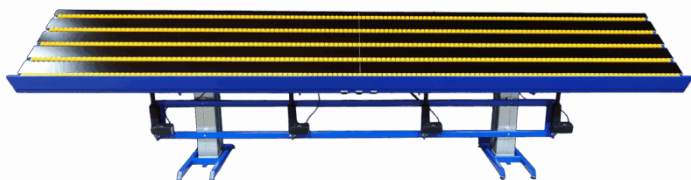

[Read more](#)

SKU: S110524

Price: from 6.467,50 €

HEIGHT ADJUSTABLE TABLE WITH TILT FUNCTION - ERG- O-LET 312 - 1000X600MM

Sizes	1000x600x935-1385mm
approx. weight	55kg
Lifting capacity	200kg
Table top	15 mm birch plywood film/film
Vip function	up to 80°
Front edge	150mm above the worktop
Maximum tilting capacity	200 kg. per tilt actuator

[Read more](#)

SKU: 0102312002

HEIGHT ADJUSTABLE TABLE WITH TILT FUNCTION - 900X600MM - DUO-LET 3070

Sizes	900x600x720-1370mm
approx. weight	40kg
Lifting capacity	50kg
Wheels	Ø100
Vip function	up to 80°
Maximum tilting capacity	50 kg

[Read more](#)

SKU: N/A

HEIGHT ADJUSTABLE TABLE WITH TILT FUNCTION - 4000X750MM - ERG-O-LIFT 300

Sizes	4000x750x800-1300mm
approx. weight	350kg
Lifting capacity	400kg
Table top	15 mm birch plywood film/film
Front edge	50mm above the worktop
Vip function	up to 80°
Roller rails	5 pieces that can be raised/lowered under the worktop
Gas dampers	2 pcs - 500 pcs.
Lifting columns	2 DL2 - 500 slg (raise/lower), 4 LA31 - 250 slg (tilt), 4 Baselift - 100 slg (roller tracks)
Maximum tilting capacity	400 kg

[Read more](#)

SKU: S110423

HEIGHT ADJUSTABLE TABLE WITH TILT FUNCTION - 2100X1000 MM - ERG-O- LIFT 300

Sizes	2100x1000x700-1000mm
approx. weight	150kg
Lifting capacity	400kg
Table top	15 mm birch plywood film/film
Vip function	2 separate tilt functions
Maximum tilting capacity	200 kg. per tilt actuator