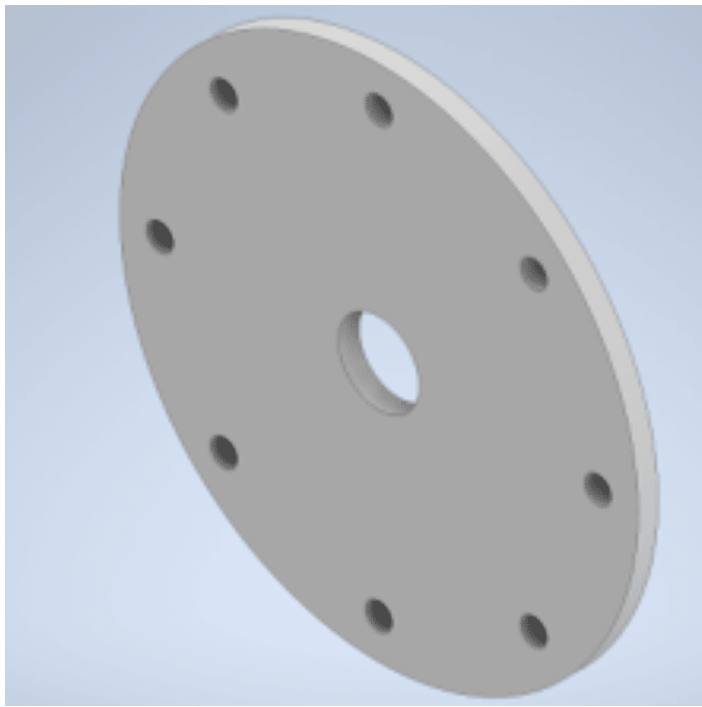

WASHER WITH HOLES Ø130X5MM

Dimensions 13 × 13 × 0,5 mm

[Read more](#)

SKU: 3086800035-14

Price: from 7,02 €