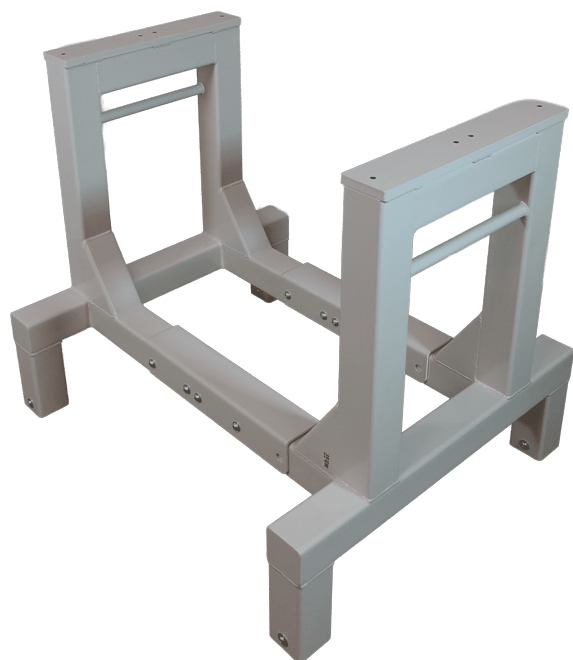

[Read more](#)

SKU: N/A

ROLLSTAND FLEX

[Read more](#)

SKU: S110200-1

ROLLSTAND FLEX SINGLE

[Read more](#)

SKU: 3086800140

HANGER RACKS

HANGER STAND ON LEVELING SHOE - MODEL 1

Sizes 1500x500x1600mm,
2000x500x1600mm
approx. weight 9kg
Maximum Load 100kg per suspension rod
Hanger bar Ø30

[Read more](#)

SKU: 1804003001-1

HANGER RACK ON WHEELS - MODEL 2