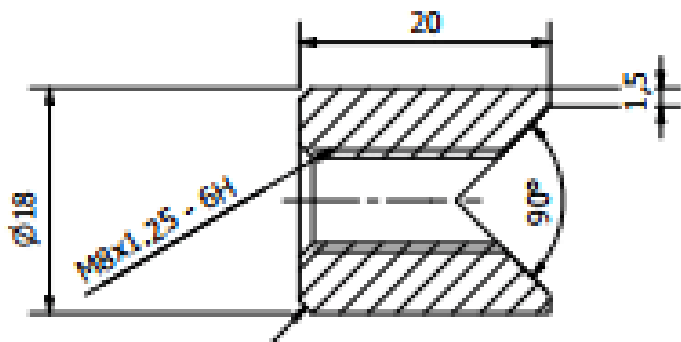

STAINLESS STEEL PLUG FOR TAPE/LINER STAND

Dimensions $4 \times 2 \times 2$ mm

[Read more](#)

SKU: B100000-Ø18X20 M8-90

Price: from 10,40 €