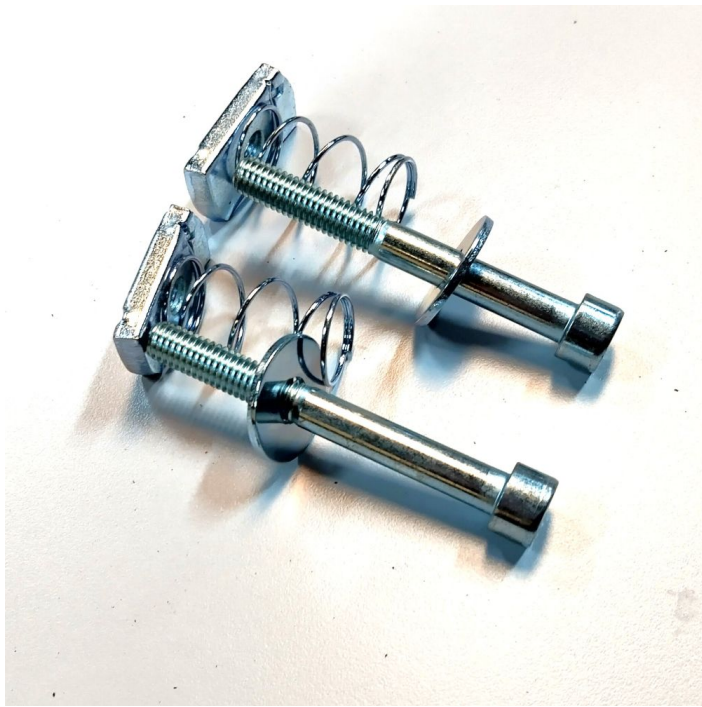

MOUNTING KIT M8 W/SPRING FOR REAR COLUMN

Weight 0,08 kg

[Read more](#)

SKU: 2001000004

Price: from 5,10 €