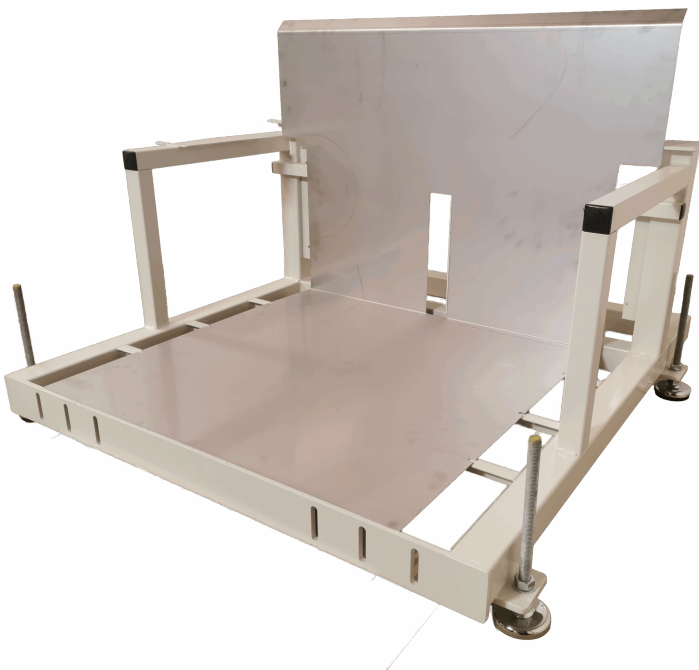

UNWINDER FRAME

[Read more](#)

SKU: N/A