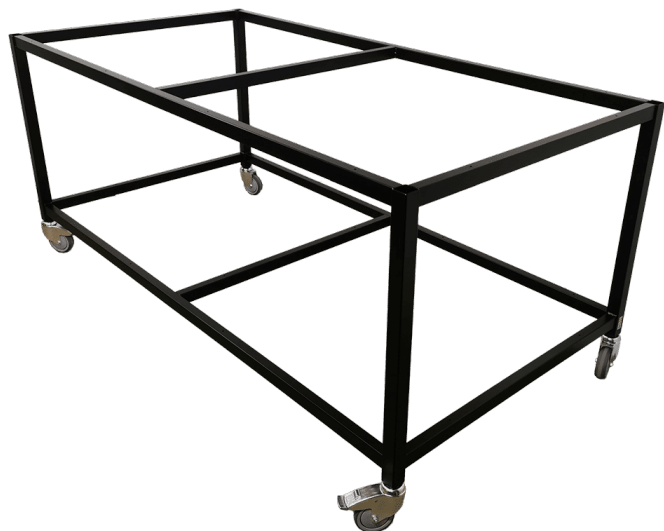

PACKING TABLE FRAME - ROBUST AND MOBILE WORKSTATION

Sizes
approx. weight
Maximum Load
Prepared for
Wheels

2000x1000x840mm
45kg
400kg
Sheet metal assembly
Ø100

[Read more](#)

SKU: N/A