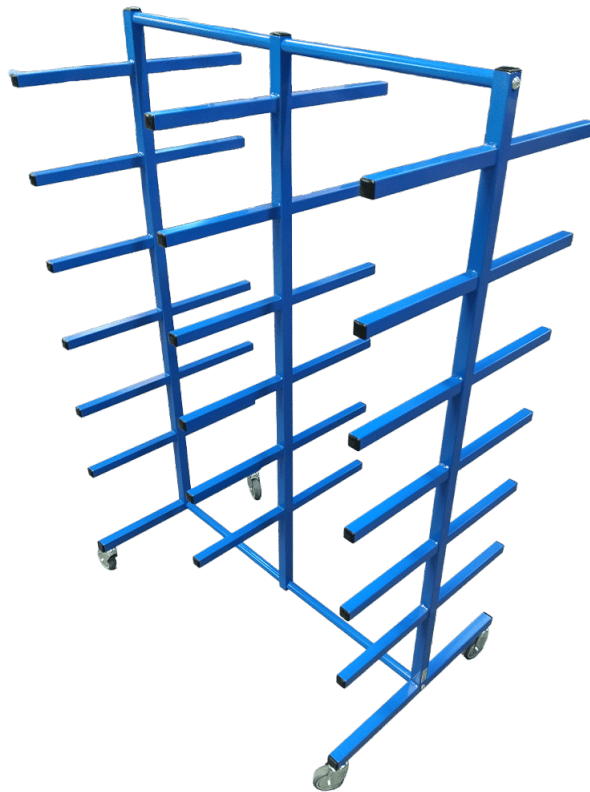

BRANCH RACKS