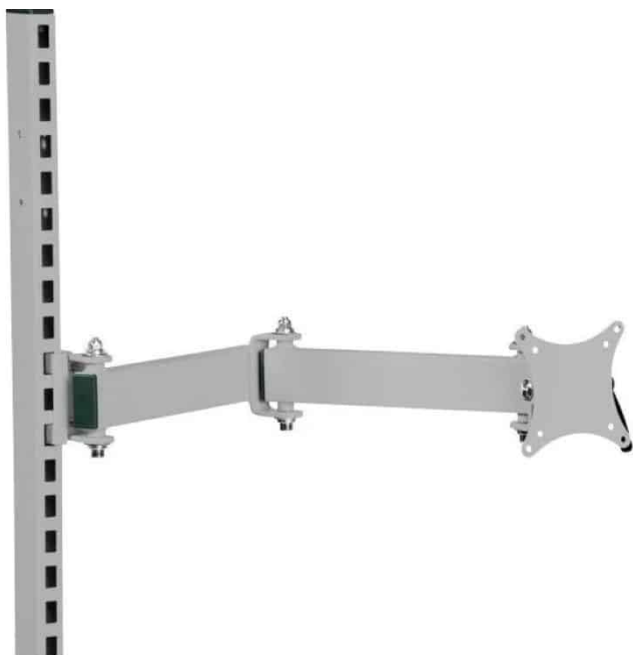

Price: from 29,12 €

MONITOR HOLDER WITH ARM - FOR BACK COLUMN

Weight 5 kg
Dimensions 70 × 360 × 110 mm

[Read more](#)

SKU: 0202000076

Price: from 145,60 €

KEYBOARD HOLDER WITH ARM - FOR BACK COLUMN

[Read more](#)