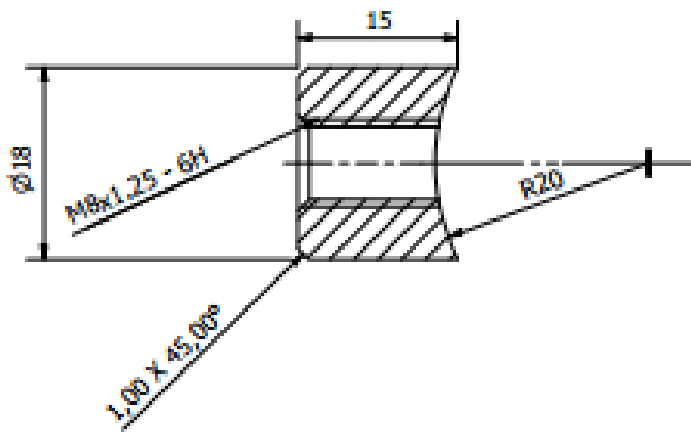

STAINLESS STEEL PLUG FOR TAPE/LINER STAND

Weight 0,3 kg
Dimensions 4 × 2 × 2 mm

[Read more](#)

SKU: B100000-Ø18X15-M8-R2

Price: from 7,54 €