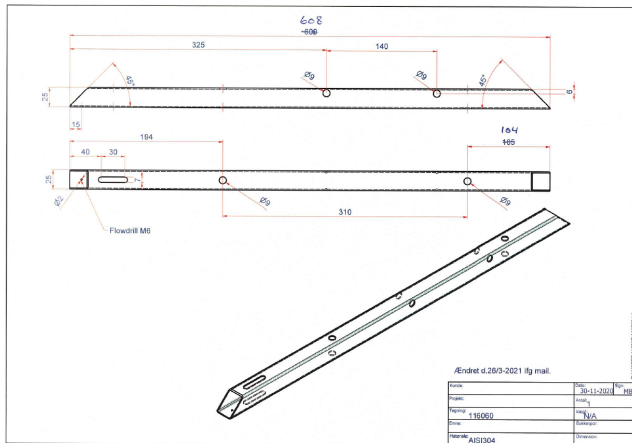

STAINLESS STEEL PROFILE GUIDE 1.5X25X25X608MM

Dimensions $60 \times 2,5 \times 2,5$ mm

[Read more](#)

SKU: 116060

Price: from 23,40 €

PLUG Ø36XM16-25 STEEL 235 OVERSIZE

Weight 0,25 kg
Dimensions $25 \times 36 \times 36$ mm

[Read more](#)

SKU: B100000-Ø36xM16-25 st_6G

Price: from 9,69 €