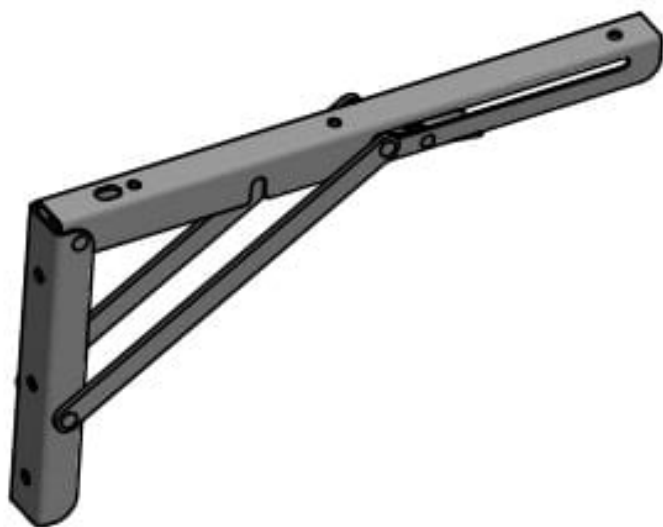

STAINLESS STEEL HINGE BRACKET FOR SHELF. 165X305MM. SHELF BOY

Weight 0,4 kg
Dimensions 30,5 × 2,3 × 16,5 mm

[Read more](#)

SKU: 318905

Price: from 18,20 €