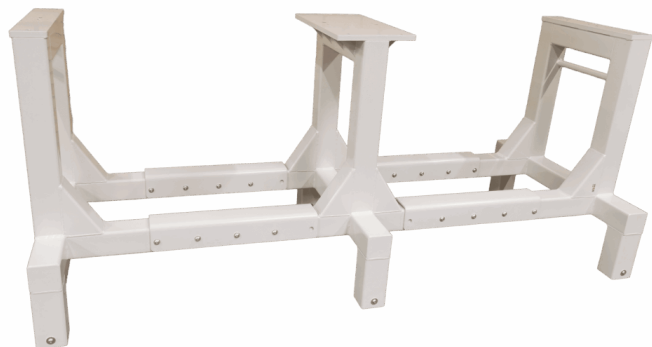

ROLLSTAND FLEX

[Read more](#)

SKU: S110200-1