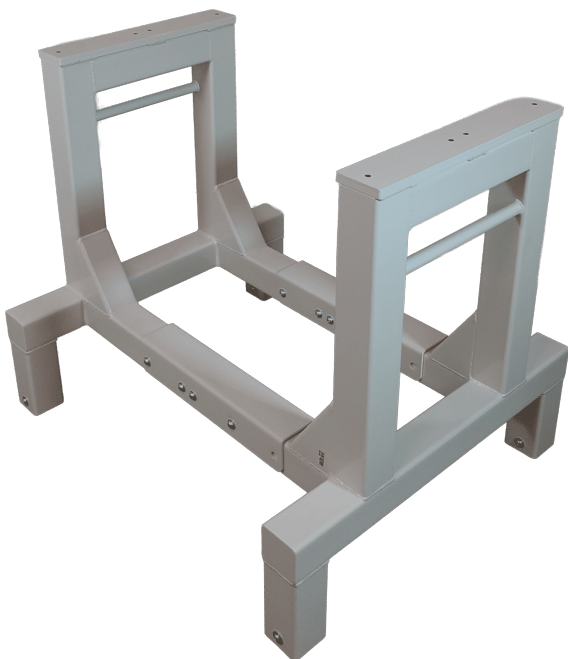

ROLLSTAND FLEX SINGLE

[Read more](#)

SKU: 3086800140