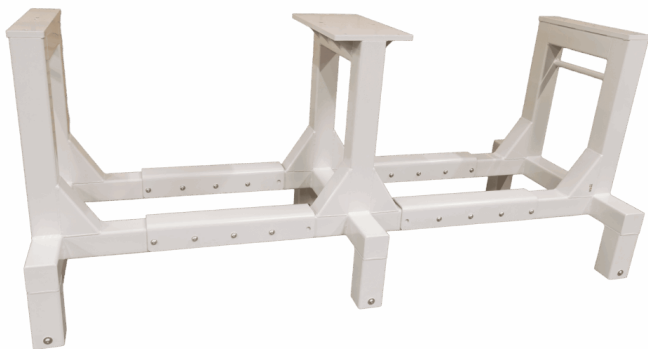

ROLLSTAND FLEX

[Read more](#)

SKU: S110200-1