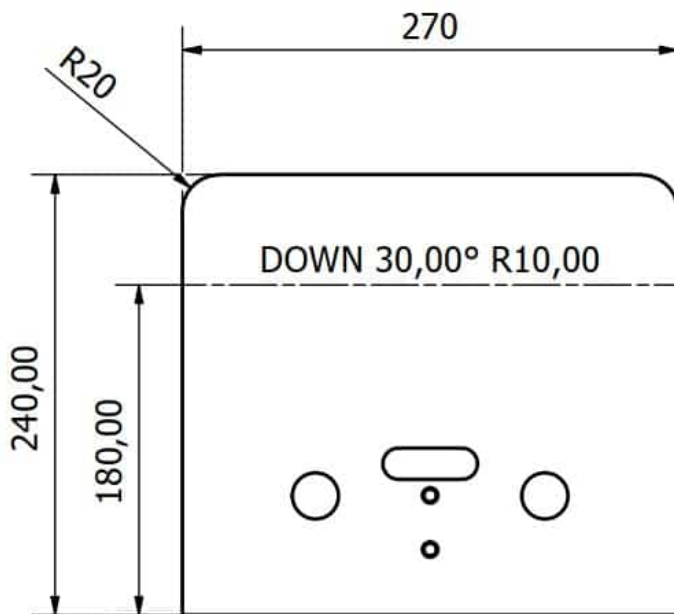

Price: from 45,50 €

POM ROLL WITH BALL BEARING

Dimensions 10 × 8,5 × 8,5 mm

[Read more](#)

SKU: 3089800031-7

Price: from 30,16 €

CURVED BRACKET IN 10MM PLATE

Weight 1,5 kg
Dimensions 30 × 27 × 24 mm