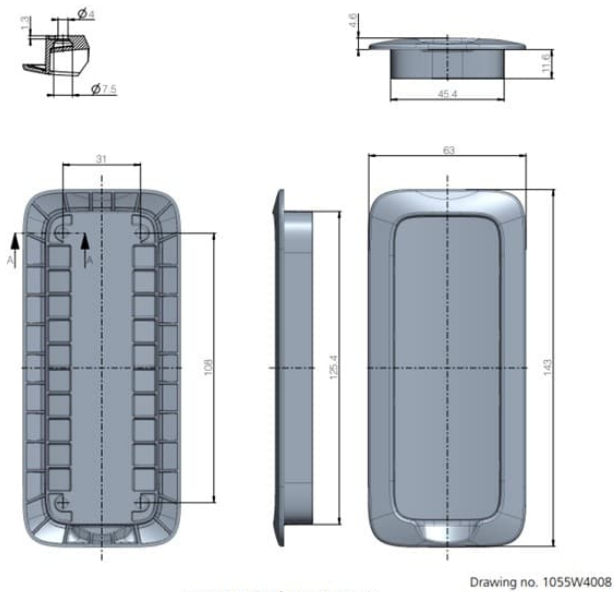

MOUNTING PLATE FOR REMOTE CONTROL W/MAGNET LINK

Weight 0,1 kg
Dimensions 1,2 × 5 × 14,3 mm

[Read more](#)

SKU: MB001

Price: from 8,32 €

PLATE IN 10MM. 103X270MM

Weight 0,8 kg
Dimensions 27 × 10,3 × 1 mm

[Read more](#)

SKU: 3086800031-3

Price: from 12,48 €