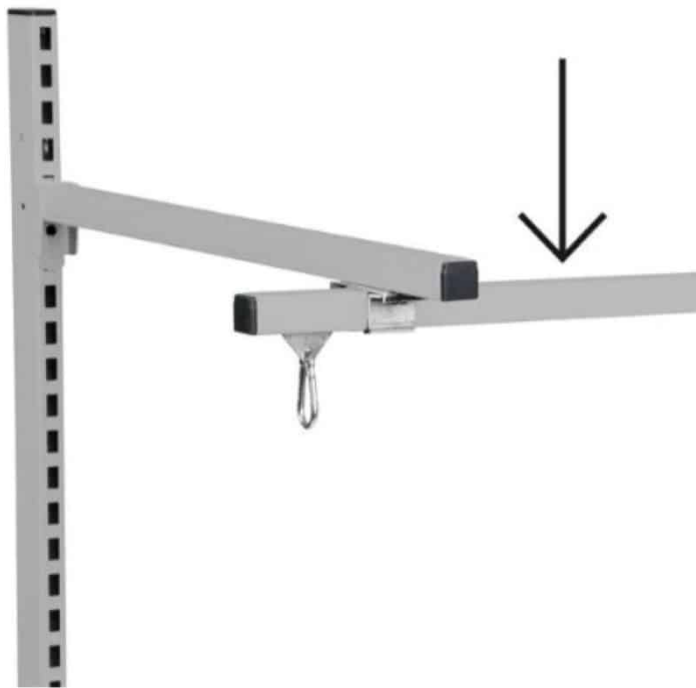

C-PROFILE RAIL SUSPENSION RAIL 1990 MM R7004

Dimensions 1990 × 30 × 30 mm

[Read more](#)

SKU: 0202000045

Price: from 33,49 €