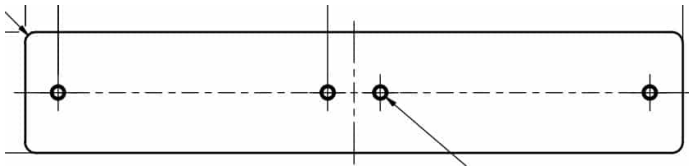

Price: from 6,48 €

PLATE 20MM 600X110MM

Weight 1,2 kg
Dimensions 2 × 11 × 60 mm

[Read more](#)

SKU: 3086800030-7A

Price: from 95,42 €

POSITIONING BOLT WITHOUT STOP M12X1.5 THREAD

Weight 0,15 kg
Dimensions 2 × 2 × 6,1 mm