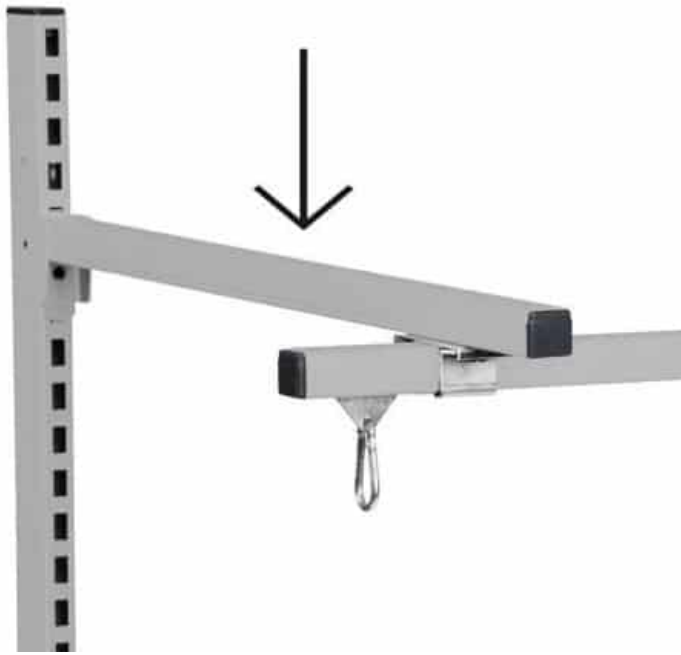

SUSPENSION ARM 700 MM R7004

Dimensions 700 × 30 × 30 mm

[Read more](#)

SKU: 0202000009

Price: from 13,78 €