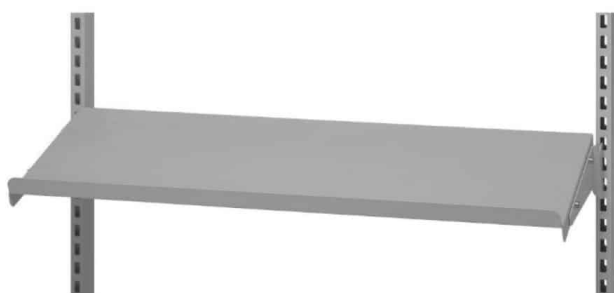

STEEL SHELF GRAY R7004 900X210 MM WITH END PLATES

Dimensions 210 × 90 × 20 mm

[Read more](#)

SKU: 0202000044

Price: from 35,67 €