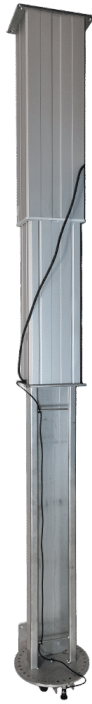

STAINLESS STEEL HEIGHT- ADJUSTABLE MONITOR HOLDER - CEILING MOUNTING

Sizes

1570 – 2070mm

Lifting capacity

100 kg

Operation

Bluetooth remote control

[Read more](#)

SKU: N/A