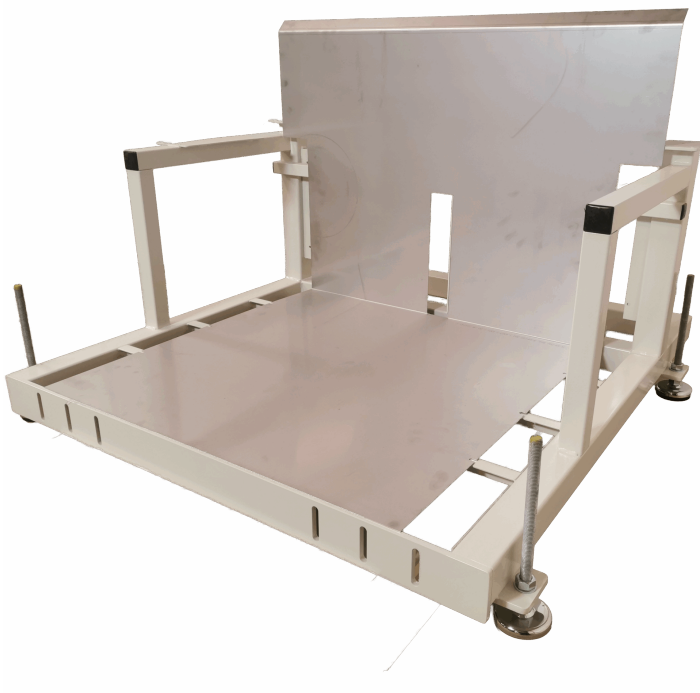

UNWINDER FRAME

[Read more](#)

SKU: N/A