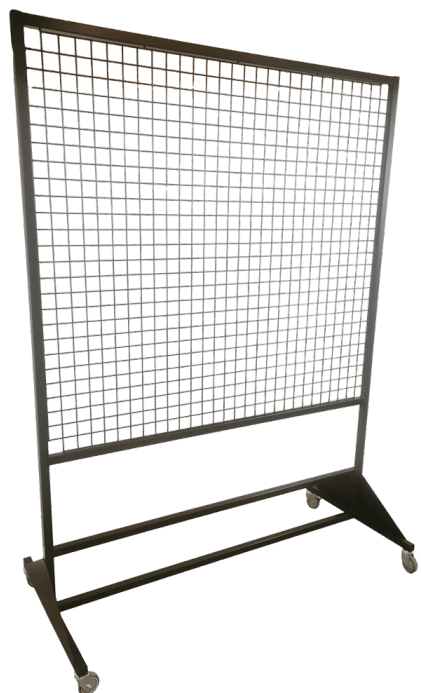

GRID RACK - 1500×700×2000 MM

Sizes	1500x700x2000mm
approx. weight	45kg
Maximum Load	200kg
Wheels	Ø75

[Read more](#)

SKU: N/A