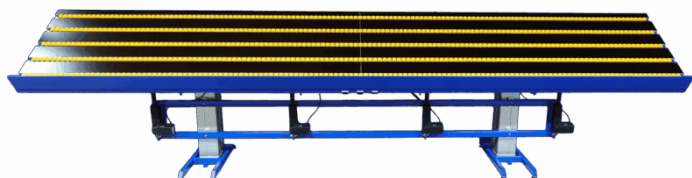

## SIT-TO-STAND TABLE WITH TILT FUNCTION - ERG-O-LIFT 300 - MODEL 2

Sizes	1600x800mm, 1800x800mm, 2000x800mm
approx. weight	125kg
Lifting capacity	400kg
Maximum tilting capacity	200 kg. per tilt actuator up to 80°
Vip function	up to 80°
Table top	15 mm birch plywood film/film
Lifting columns	2 DL2 – 500 slg (raise/lower), 2 LA31 – 400 slg.
Wheels	4 x Ø100 swivel castors with brakes

## HEIGHT ADJUSTABLE TABLE WITH TILT FUNCTION - 900X600MM - DUO-LET 3070

Sizes	900x600x720-1370mm
approx. weight	40kg
Lifting capacity	50kg
Wheels	Ø100
Vip function	up to 80°
Maximum tilting capacity	50 kg

## HEIGHT ADJUSTABLE TABLE WITH TILT FUNCTION - 2100X1000 MM - ERG-O- LIFT 300

Sizes	2100x1000x700-1000mm
approx. weight	150kg
Lifting capacity	400kg
Table top	15 mm birch plywood film/film
Vip function	2 separate tilt functions
Maximum tilting capacity	200 kg. per tilt actuator

## HEIGHT ADJUSTABLE TABLE WITH TILT FUNCTION - 4000X750MM - ERG-O-LIFT 300

Sizes	4000x750x800-1300mm
approx. weight	350kg
Lifting capacity	400kg
Table top	15 mm birch plywood film/film
Front edge	50mm above the worktop
Vip function	up to 80°
Roller rails	5 pieces that can be raised/lowered under the worktop
Gas dampers	2 pcs - 500 pcs.
Lifting columns	2 DL2 - 500 slg (raise/lower), 4 LA31 - 250 slg (tilt), 4 Baselift - 100 slg (roller tracks)
Maximum tilting capacity	400 kg