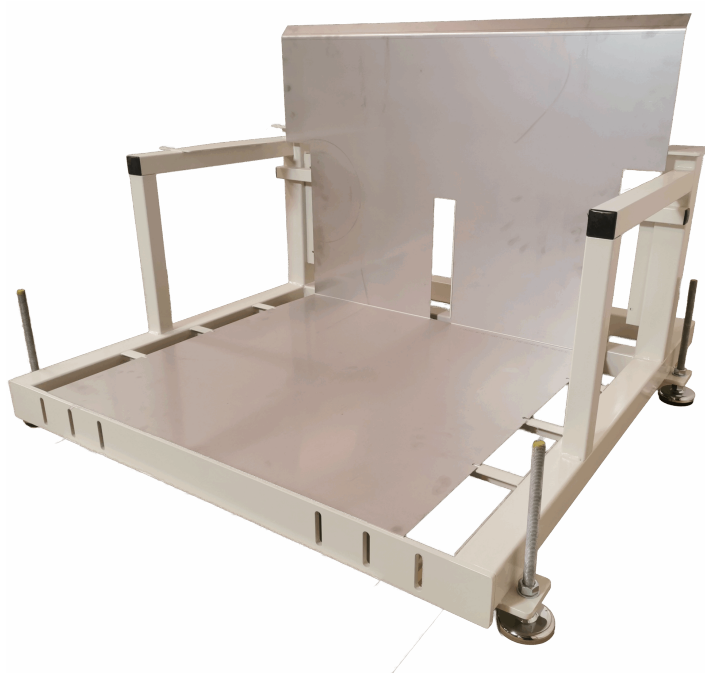

UNWINDER FRAME

[Read more](#)

SKU: N/A