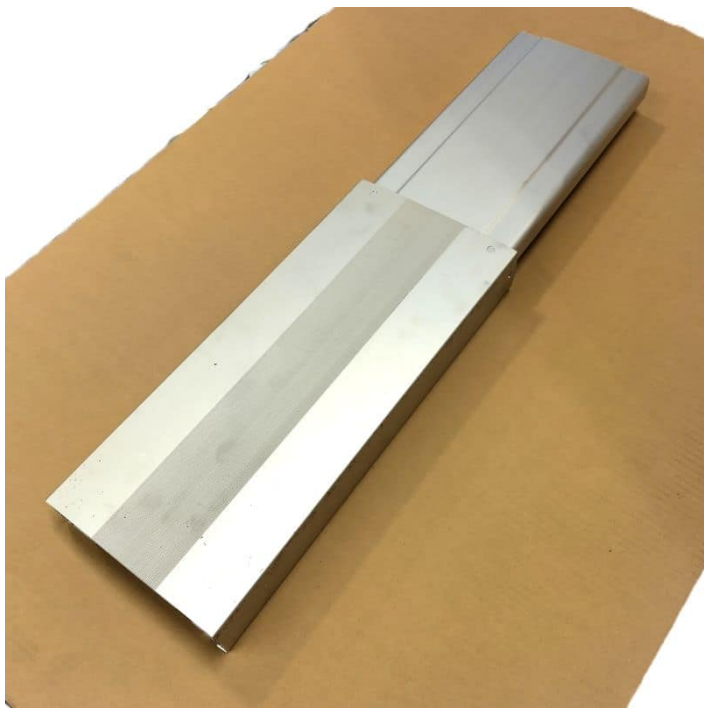

ALUMINUM RAIL GUIDE FOR RAISE/LOWER - LEFT

Weight 7 kg

[Read more](#)

SKU: 2001000077

Price: from 299,00 €