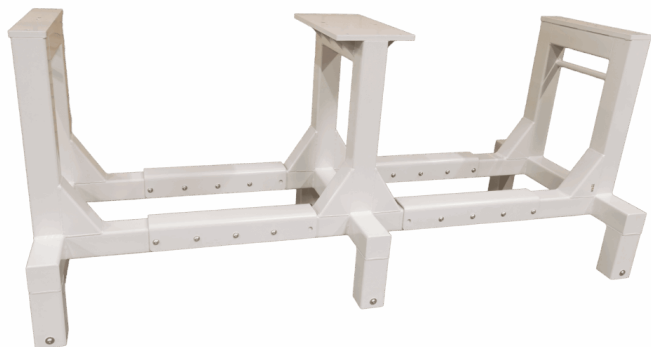

ROLLSTAND FLEX

[Read more](#)

SKU: S110200-1