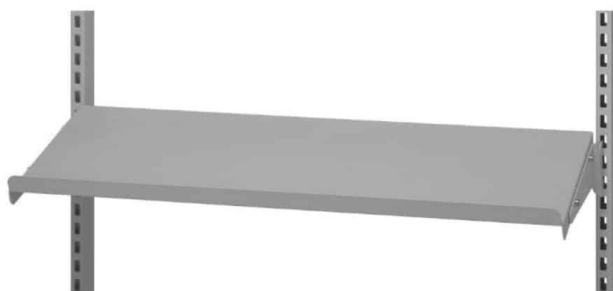

STEEL SHELF GRAY R7004 900X210 MM WITH END PLATES

Dimensions 210 × 90 × 20 mm

[Read more](#)

SKU: 0202000044

Price: from 35,67 €