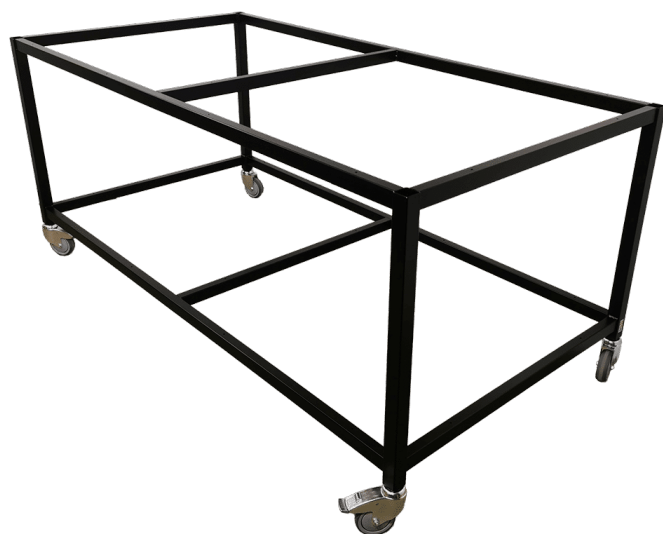

## PACKING TABLE ON WHEELS - FLEXIBLE AND ROBUST WORK TABLE

Sizes  
approx. weight  
Table top

2000x750x700mm  
55kg  
15 mm birch plywood  
film/film  
Ø100

Wheels

[Read more](#)

**SKU:** S110509