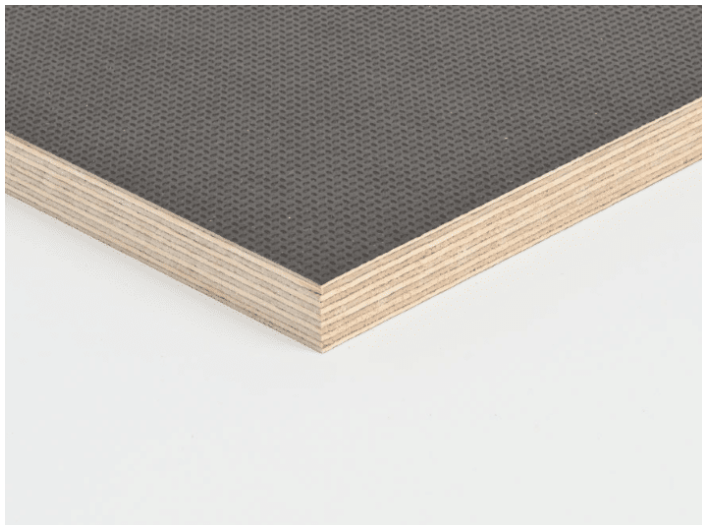

BIRCH PLYWOOD WIRE/FILM 2500X1250X15MM CARRIAGE BASE PLATE

Weight 25 kg
Dimensions 250 × 125 × 1,5 mm

[Read more](#)

SKU: 1004945

Price: from 201,54 €