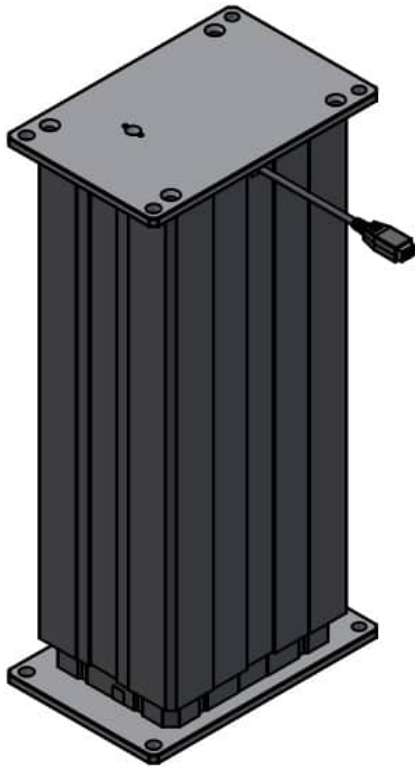

DL20370-00 LINAK ACTUATOR DL27XCA00350505

Weight 10 kg
Dimensions 16 × 25 × 51 mm

[Read more](#)

SKU: DL20370-00

Price: from 470,34 €