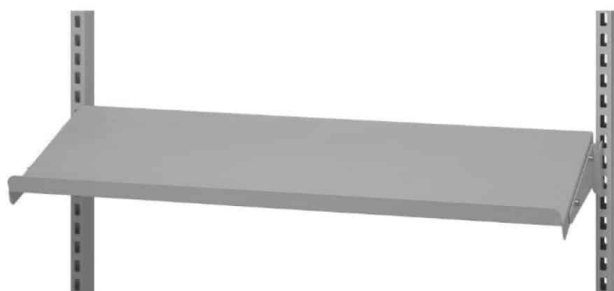

STEEL SHELF GRAY R7004 900X210 MM WITH END PLATES

Dimensions 210 × 90 × 20 mm

[Read more](#)

SKU: 0202000044

Price: from 35,67 €