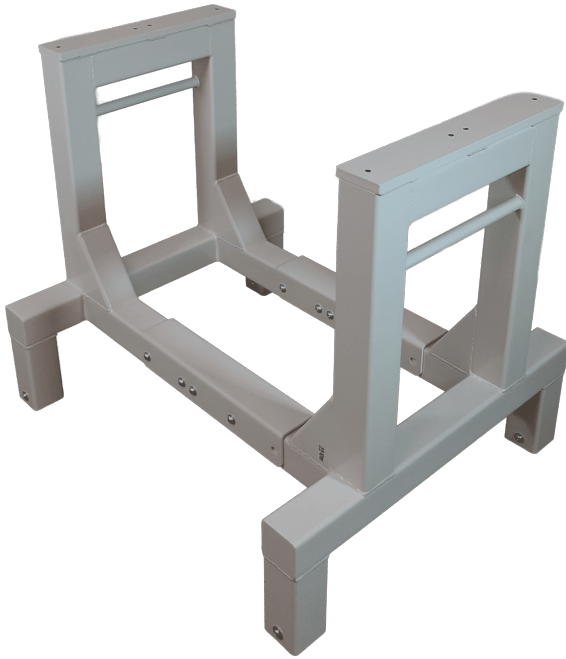

ROLLSTAND FLEX SINGLE

[Read more](#)

SKU: 3086800140