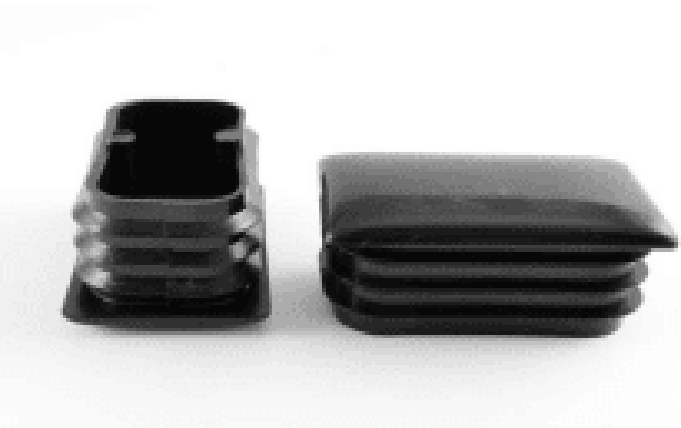

50X30 1 PIPE LEG PLASTIC PLUG BLACK B46 DUPSKO

Weight 0,02 kg
Dimensions 2,7 × 3 × 5 mm

[Read more](#)

SKU: B46-5030 1

30X50X3 SQUARE TUBE HOLLOW PROFILE COLD FORMED

Weight 3,3 kg
Dimensions 100 × 3 × 3 mm

[Read more](#)

SKU: 349232

Price: from 6,76 €