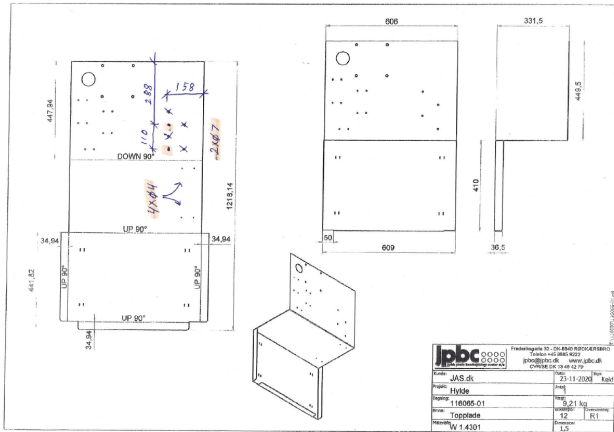

TOP PLATE SHELF STAINLESS STEEL 1.5MM (CONSISTS OF 2 PARTS)

Dimensions 10 × 5 × 2,5 mm

[Read more](#)

SKU: 116065

Price: from 213,45 €