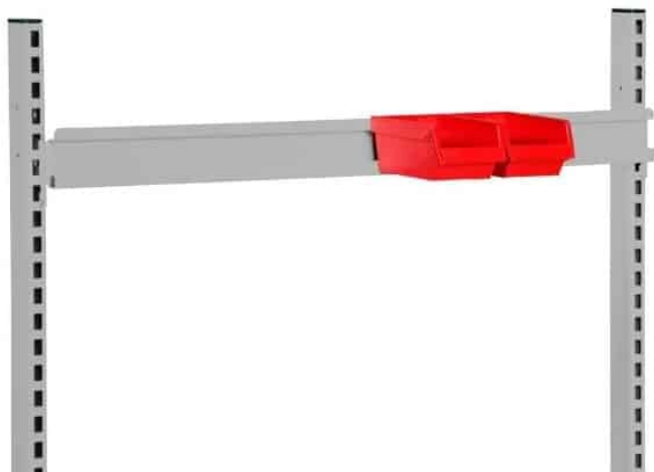

SUSPENSION RAIL 900 MM R7004

Dimensions 20 × 900 × 80 mm

[Read more](#)

SKU: 0202000007

Price: from 13,39 €

STEEL SHELF GRAY R7004 900X210 MM WITH END PLATES

Dimensions 210 × 90 × 20 mm

[Read more](#)

SKU: 0202000044

Price: from 35,67 €