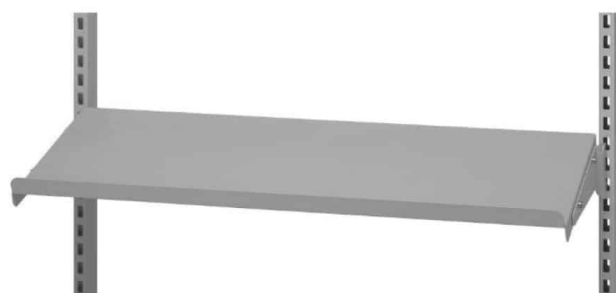

STEEL SHELF GRAY R7004 670X210 MM WITH END PLATES

Dimensions 210 × 645 × 20 mm

[Read more](#)

SKU: 0202000043

Price: from 29,12 €