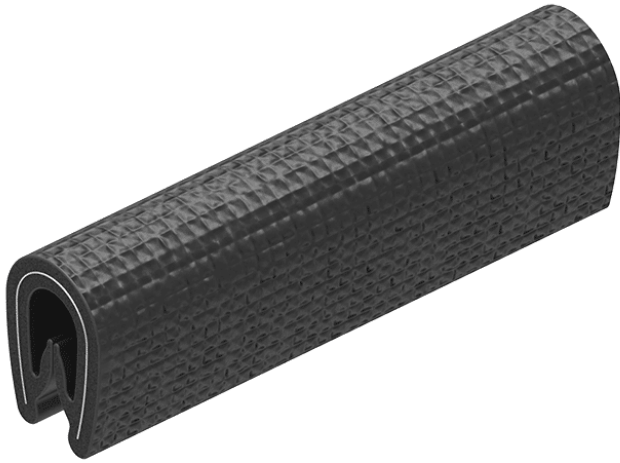

EDGE STRIP BLACK, CLAMPING WIDTH OF 1-2MM

Dimensions $1 \times 1 \times 1$ mm

[Read more](#)

SKU: MT101609

Price: from 2,77 €