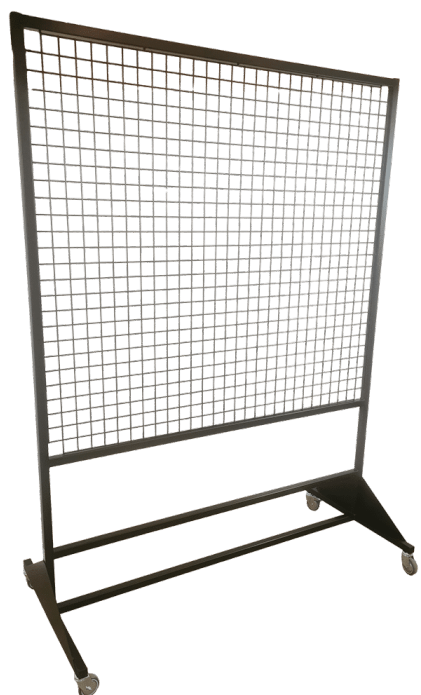

GRID RACK - 1500×700×2000 MM

Sizes	1500x700x2000mm
approx. weight	45kg
Maximum Load	200kg
Wheels	Ø75

[Read more](#)

SKU: N/A