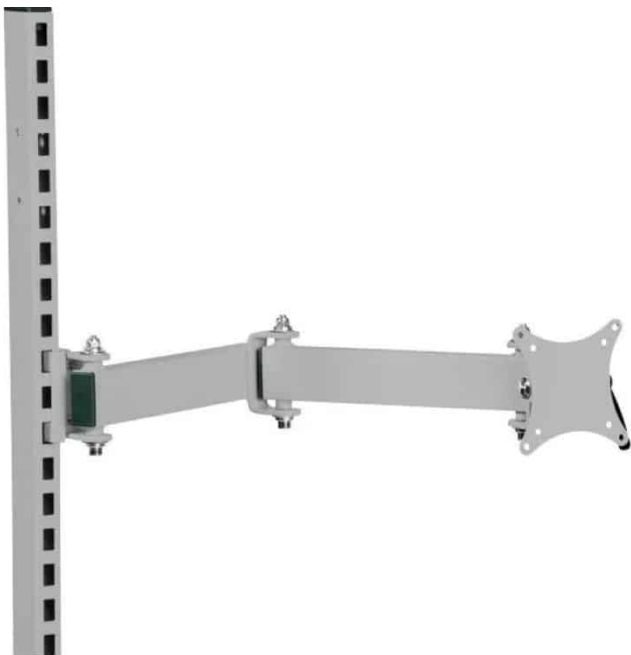

## MONITOR HOLDER WITH ARM - FOR BACK COLUMN

Weight 5 kg  
Dimensions 70 × 360 × 110 mm

[Read more](#)

**SKU:** 0202000076

**Price:** from 145,60 €