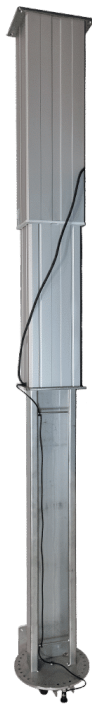

STAINLESS STEEL HEIGHT- ADJUSTABLE MONITOR HOLDER - CEILING MOUNTING

Sizes

1570 – 2070mm

Lifting capacity

100 kg

Operation

Bluetooth remote control

[Read more](#)

SKU: N/A