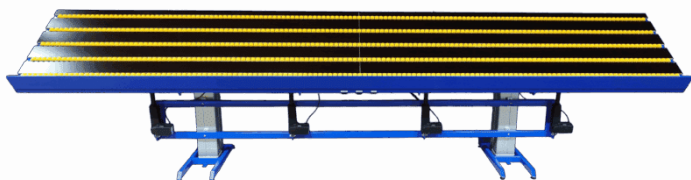

## SIT-TO-STAND TABLE WITH TILT FUNCTION - ERG-O-LIFT 300 - MODEL 2

Sizes	1600x800mm, 1800x800mm, 2000x800mm
approx. weight	125kg
Lifting capacity	400kg
Maximum tilting capacity	200 kg. per tilt actuator up to 80°
Vip function	2 DL2 – 500 slg (raise/lower), 2 LA31 – 400 slg.
Table top	15 mm birch plywood film/film, 18 mm Melamine board (ABS edge)
Lifting columns	2 DL2 – 500 slg (raise/lower), 2 LA31 – 400 slg.
Wheels	4 x Ø100 swivel castors with brakes

## HEIGHT ADJUSTABLE TABLE WITH TILT FUNCTION - 900X600MM - DUO-LET 3070

Sizes	900x600x720-1370mm
approx. weight	40kg
Lifting capacity	50kg
Wheels	Ø100
Vip function	up to 80°
Maximum tilting capacity	50 kg

## HEIGHT ADJUSTABLE TABLE WITH TILT FUNCTION - 4000X750MM - ERG-O-LIFT 300

Sizes	4000x750x800-1300mm
approx. weight	350kg
Lifting capacity	400kg
Table top	15 mm birch plywood film/film
Front edge	50mm above the worktop
Vip function	up to 80°
Roller rails	5 pieces that can be raised/lowered under the worktop
Gas dampers	2 pcs - 500 pcs.
Lifting columns	2 DL2 - 500 slg (raise/lower), 4 LA31 - 250 slg (tilt), 4 Baselift - 100 slg (roller tracks)
Maximum tilting capacity	400 kg

## HEIGHT ADJUSTABLE TABLE WITH TILT FUNCTION - 2100X1000 MM - ERG-O- LIFT 300

Sizes	2100x1000x700-1000mm
approx. weight	150kg
Lifting capacity	400kg
Table top	15 mm birch plywood film/film
Vip function	2 separate tilt functions
Maximum tilting capacity	200 kg. per tilt actuator