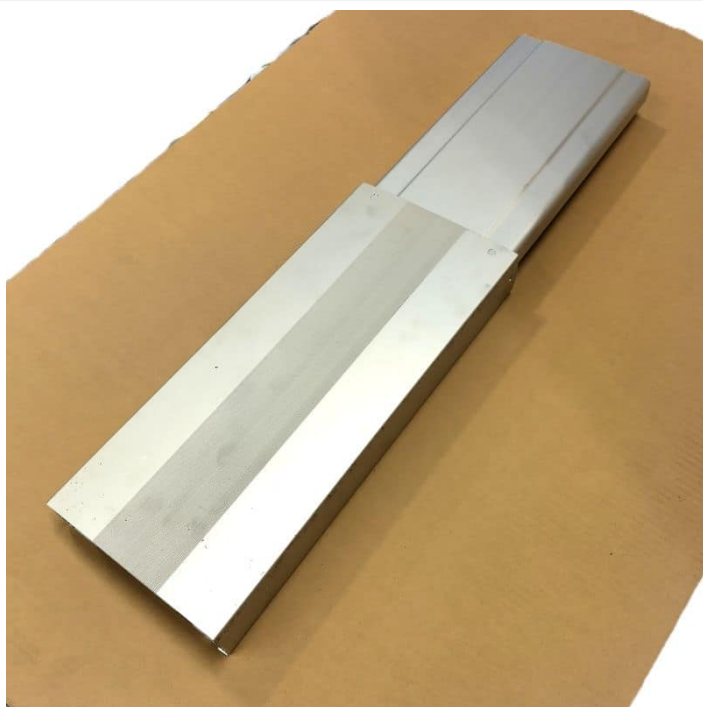

ALUMINUM RAIL GUIDE FOR RAISE/LOWER - LEFT

Weight 7 kg

[Read more](#)

SKU: 2001000077

Price: from 299,00 €