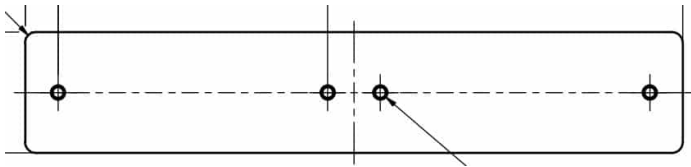

PLATE 20MM 600X110MM

Weight 1,2 kg
Dimensions 2 × 11 × 60 mm

[Read more](#)

SKU: 3086800030-7A

Price: from 95,42 €