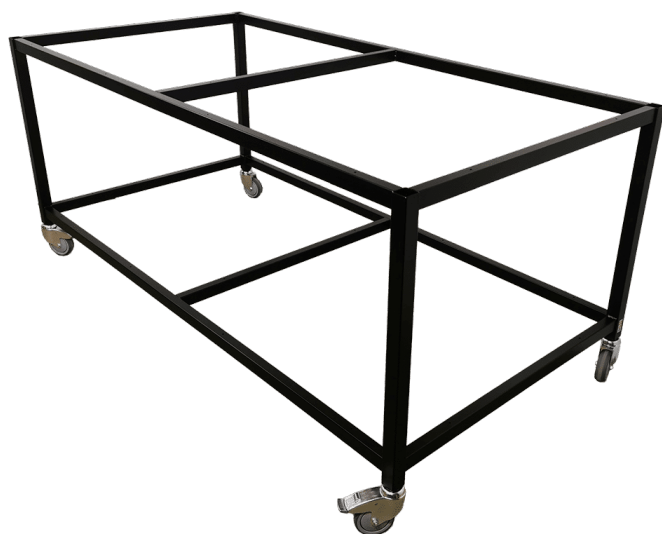

## PACKING TABLE ON WHEELS - FLEXIBLE AND ROBUST WORK TABLE

Sizes  
approx. weight  
Table top

2000x800x700mm  
55kg  
18 mm Melamine board  
(ABS edge)

Wheels

Ø100

[Read more](#)

**SKU:** S110509