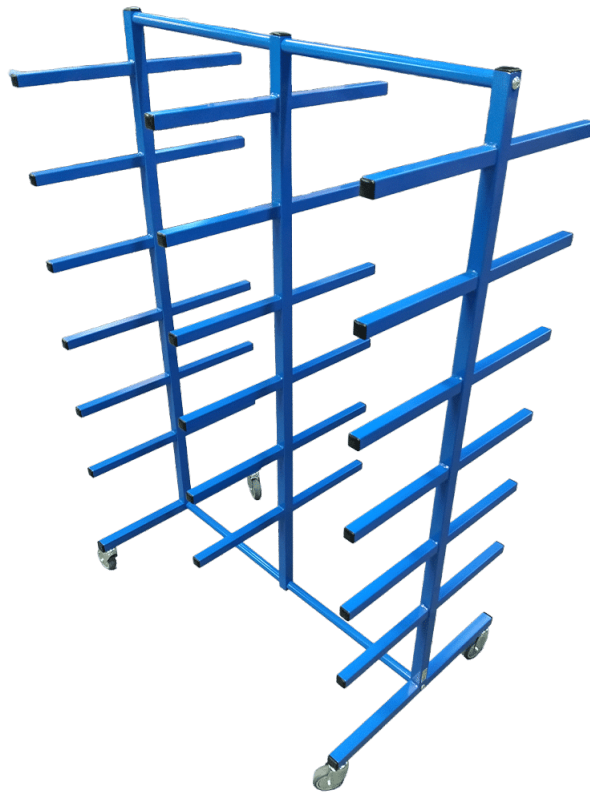

## HANGER RACK FOR DRUMS - 1000X750X1065MM

Sizes	1000x750x1065mm
approx. weight	25kg
Maximum Load	100kg
Hanger bar	Ø30
Wheels	Ø100

[Read more](#)

**SKU:** N/A