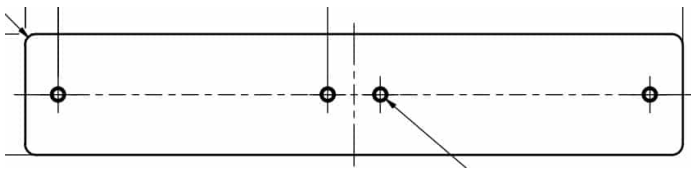

PLATE 20MM 600X110MM

Weight 1,2 kg
Dimensions 2 × 11 × 60 mm

[Read more](#)

SKU: 3086800030-7A

Price: from 95,42 €