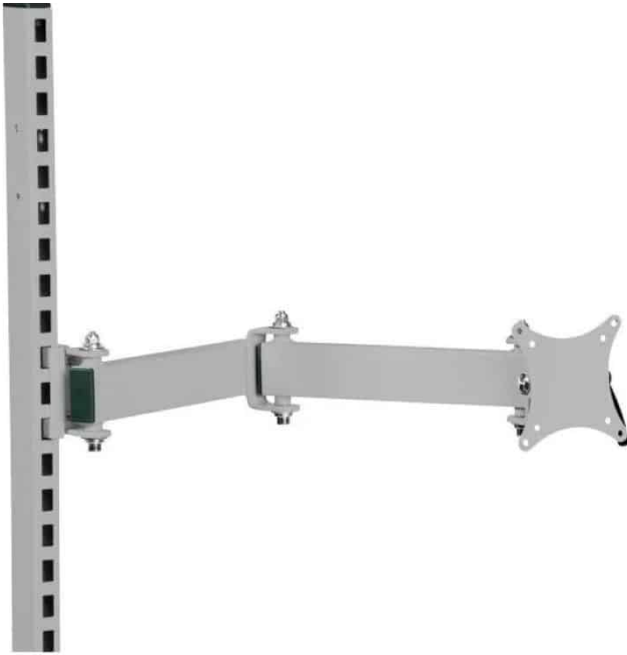

## MONITOR HOLDER WITH ARM - FOR BACK COLUMN

Weight 5 kg  
Dimensions 70 × 360 × 110 mm

[Read more](#)

**SKU:** 0202000076

**Price:** from 145,60 €