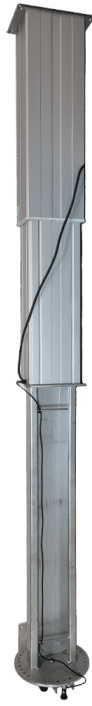

STAINLESS STEEL HEIGHT- ADJUSTABLE MONITOR HOLDER - CEILING MOUNTING

Sizes

1570 – 2070mm

Lifting capacity

100 kg

Operation

Bluetooth remote control

[Read more](#)

SKU: N/A