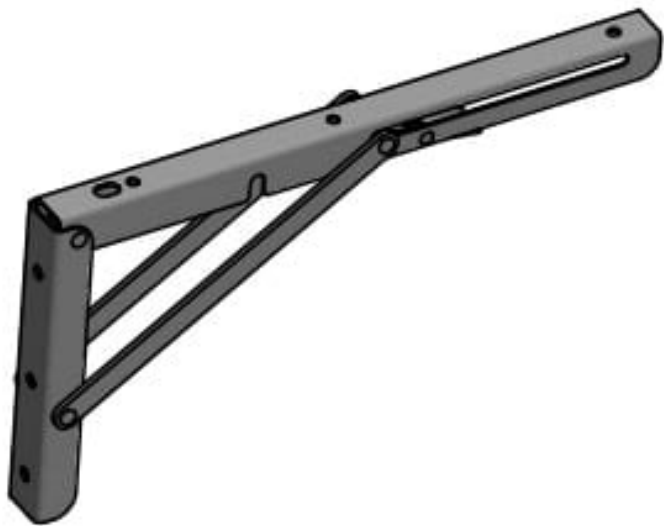

## CURVED BRACKET IN 10MM PLATE

Weight 1,5 kg  
Dimensions 30 × 27 × 24 mm

[Read more](#)

**SKU:** 3086800031-1

**Price:** from 30,68 €