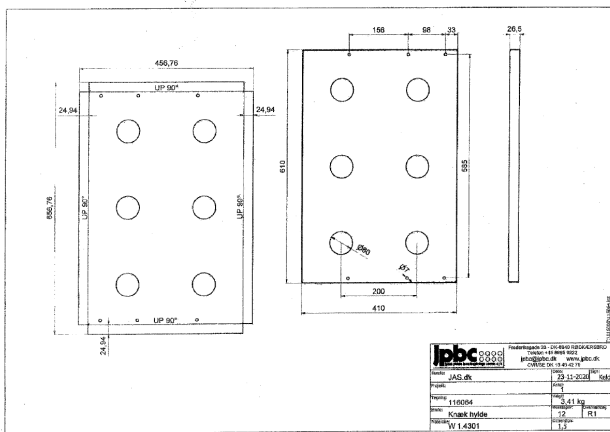

KNUCKLE SHELF STAINLESS STEEL 1.5MM LASER CUT

Dimensions 10 × 5 × 2,5 mm

Color

[Read more](#)

SKU: 116064

Price: from 78,07 €