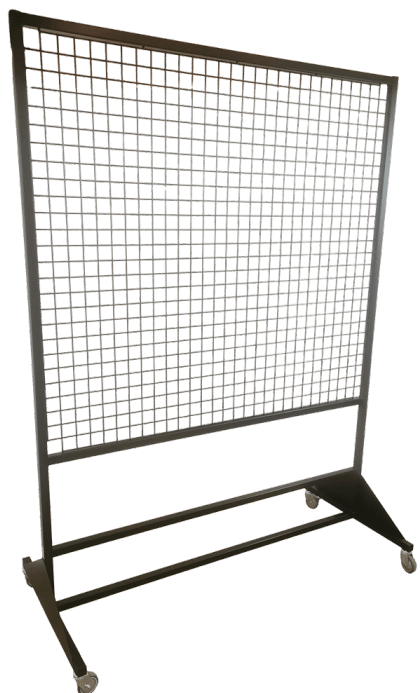

GRID RACK - 1500×700×2000 MM

Sizes	1500x700x2000mm
approx. weight	45kg
Maximum Load	200kg
Wheels	Ø75

[Read more](#)

SKU: N/A