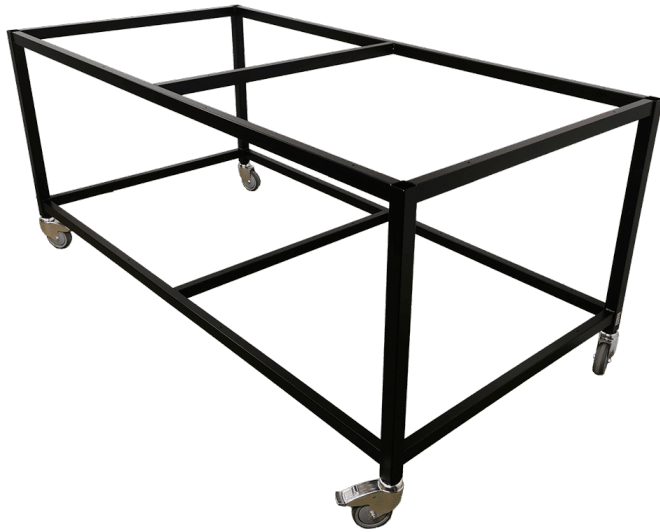

PACKING TABLE FRAME - ROBUST AND MOBILE WORKSTATION

Sizes
approx. weight
Maximum Load
Prepared for
Wheels

2000x1000x840mm
45kg
400kg
Sheet metal assembly
Ø100

[Read more](#)

SKU: N/A