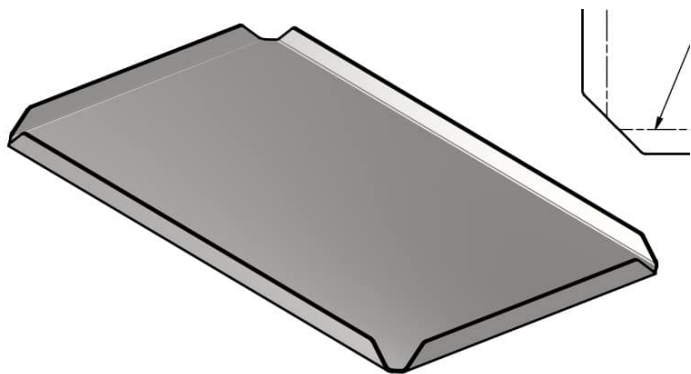

PLATE 2MM 555X325MM

Weight 1 kg
Dimensions 32,5 × 55,5 × 2 mm

[Read more](#)

SKU: 2090000066-1

Price: from 20,02 €