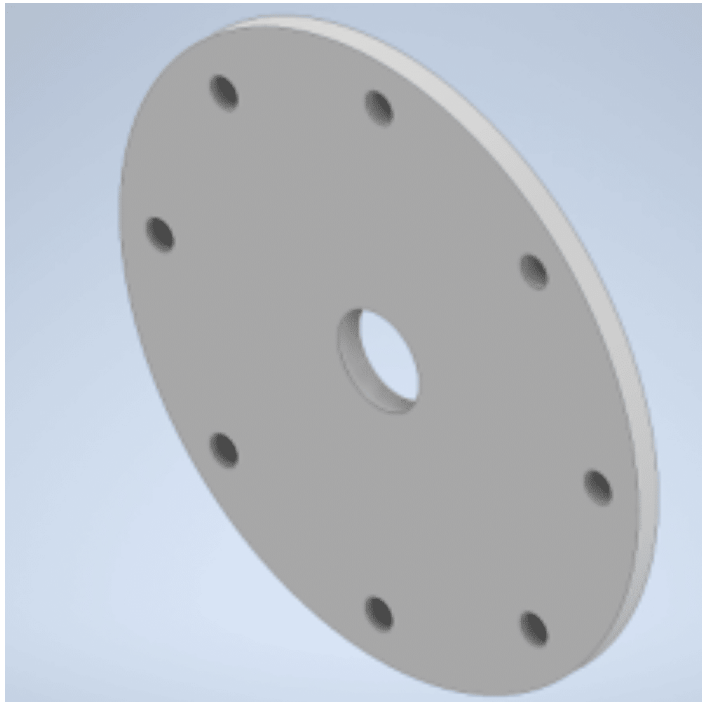

WASHER WITH HOLES Ø130X5MM

Dimensions 13 × 13 × 0,5 mm

[Read more](#)

SKU: 3086800035-14

Price: from 7,02 €