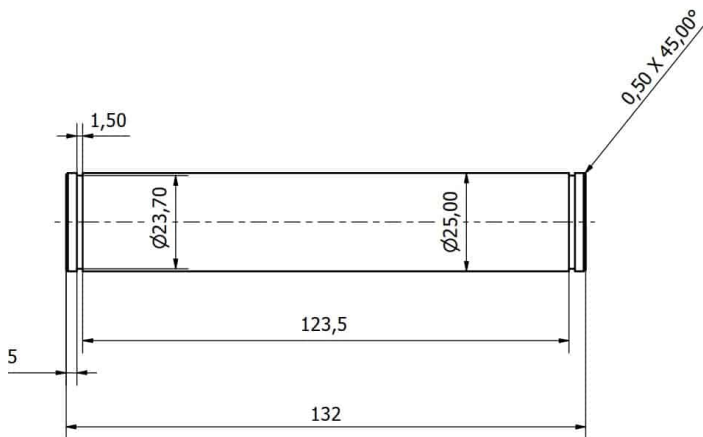

SHAFT Ø25 X 132MM

Weight 0,3 kg
Dimensions 2,5 × 13,2 × 2,5 mm

[Read more](#)

SKU: 3086800031-5

Price: from 7,28 €