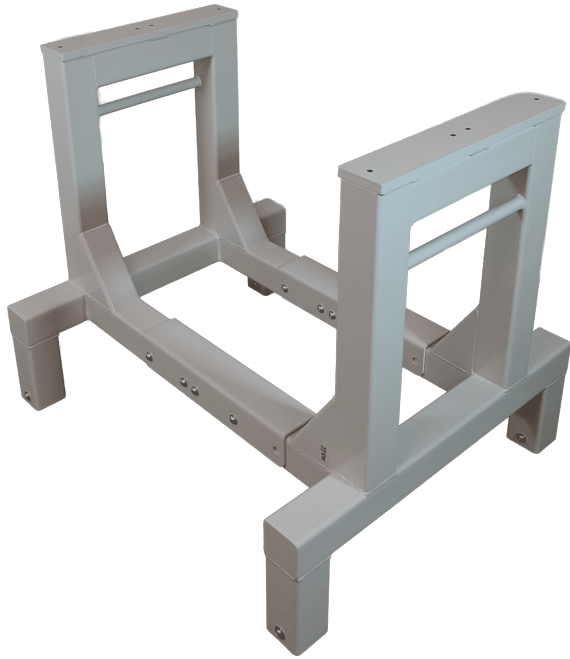

ROLLSTAND FLEX SINGLE

[Read more](#)

SKU: 3086800140