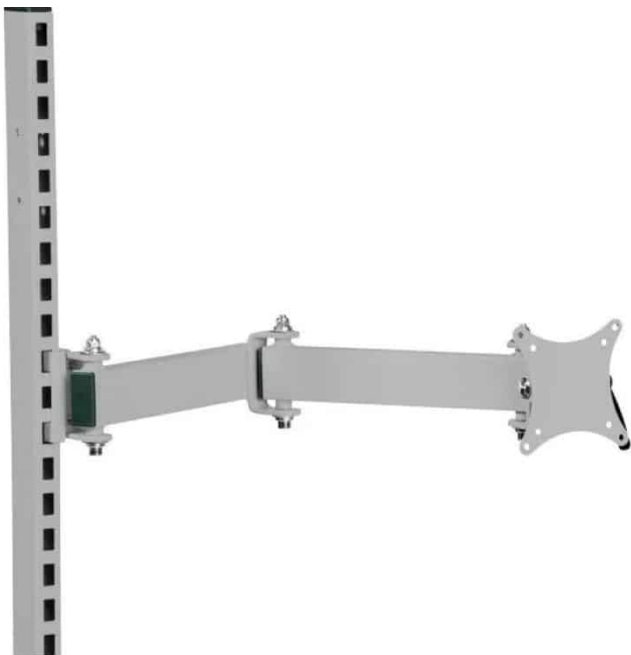

MONITOR HOLDER WITH ARM - FOR BACK COLUMN

Weight 5 kg
Dimensions 70 × 360 × 110 mm

[Read more](#)

SKU: 0202000076

Price: from 145,60 €