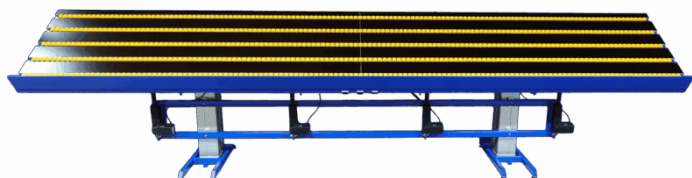

## SIT-TO-STAND TABLE WITH TILT FUNCTION - ERG-O-LIFT 300 - MODEL 2

Sizes	1600x800mm, 1800x800mm, 2000x800mm
approx. weight	125kg
Lifting capacity	400kg
Maximum tilting capacity	200 kg. per tilt actuator up to 80°
Vip function	2 DL2 – 500 slg (raise/lower), 2 LA31 – 400 slg.
Table top	15 mm birch plywood film/film, 18 mm Melamine board (ABS edge)
Lifting columns	2 DL2 – 500 slg (raise/lower), 2 LA31 – 400 slg.
Wheels	4 x Ø100 swivel castors with brakes

## HEIGHT ADJUSTABLE TABLE WITH TILT FUNCTION - 900X600MM - DUO-LET 3070

Sizes	900x600x720-1370mm
approx. weight	40kg
Lifting capacity	50kg
Wheels	Ø100
Vip function	up to 80°
Maximum tilting capacity	50 kg

## HEIGHT ADJUSTABLE TABLE WITH TILT FUNCTION - 2100X1000 MM - ERG-O- LIFT 300

Sizes	2100x1000x700-1000mm
approx. weight	150kg
Lifting capacity	400kg
Table top	15 mm birch plywood film/film
Vip function	2 separate tilt functions
Maximum tilting capacity	200 kg. per tilt actuator

## HEIGHT ADJUSTABLE TABLE WITH TILT FUNCTION - 4000X750MM - ERG-O-LIFT 300

Sizes	4000x750x800-1300mm
approx. weight	350kg
Lifting capacity	400kg
Table top	15 mm birch plywood film/film
Front edge	50mm above the worktop
Vip function	up to 80°
Roller rails	5 pieces that can be raised/lowered under the worktop
Gas dampers	2 pcs - 500 pcs.
Lifting columns	2 DL2 - 500 slg (raise/lower), 4 LA31 - 250 slg (tilt), 4 Baselift - 100 slg (roller tracks)
Maximum tilting capacity	400 kg