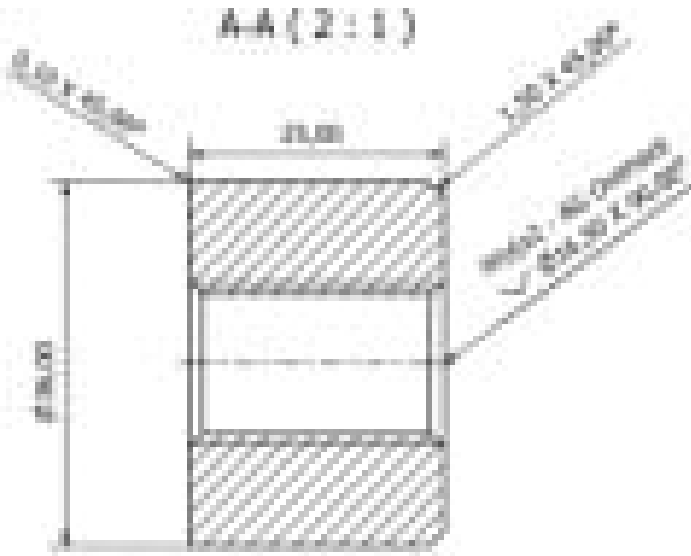

PLUG Ø36XM16-25 STEEL 235 OVERSIZE

Weight 0,25 kg
Dimensions 25 × 36 × 36 mm

[Read more](#)

SKU: B100000-Ø36xM16-25 st_6G

Price: from 9,69 €