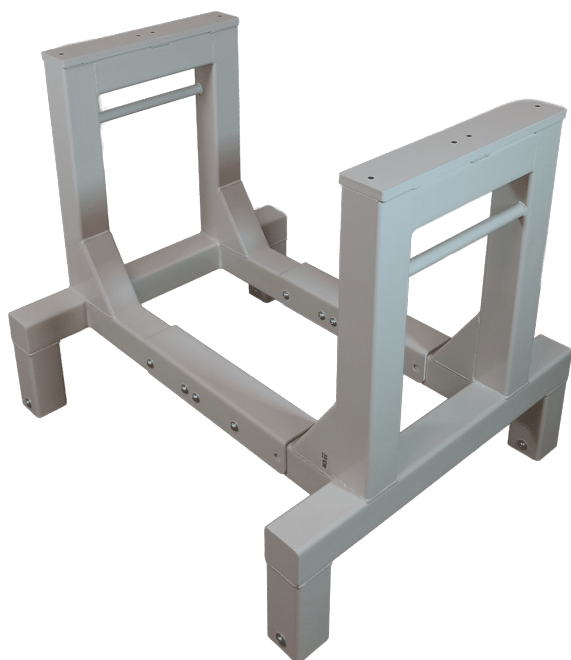

Sizes	250x230x1200mm
approx. weight	100kg
Maximum Load	100kg
Base plate	Steel plate

[Read more](#)

SKU: 1802000001

Price: from 373,75 €

GRID RACK - 1500×700×2000 MM

Sizes	1500x700x2000mm
approx. weight	45kg
Maximum Load	200kg
Wheels	Ø75

[Read more](#)

SKU: N/A

ROLLSTAND FLEX

[Read more](#)

SKU: S110200-1

ROLLSTAND FLEX SINGLE

[Read more](#)

SKU: 3086800140

HANGER RACKS

HANGER STAND ON LEVELING SHOE - MODEL 1

Sizes	1500x500x1600mm, 2000x500x1600mm
approx. weight	9kg
Maximum Load	100kg per suspension rod
Hanger bar	Ø30 Chrome, Ø30 lacquered

[Read more](#)

SKU: 1804003001-1