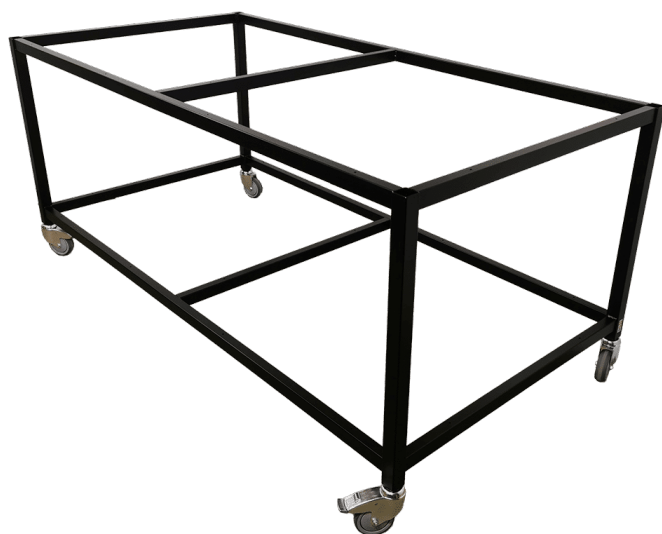

PACKING TABLE FRAME - ROBUST AND MOBILE WORKSTATION

Sizes 2000x1000x840mm
approx. weight 45kg
Maximum Load 400kg
Prepared for Sheet metal assembly
Wheels Ø100

[Read more](#)

SKU: N/A