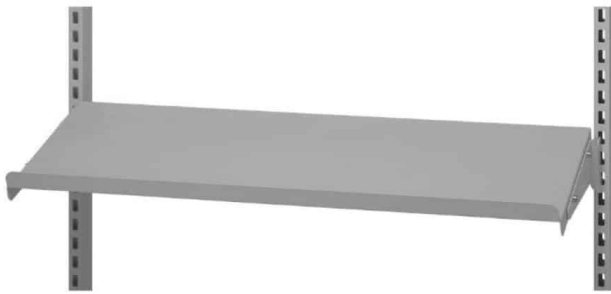

Price: from 4,94 €

SUSPENSION RAIL 900 MM R7004

Dimensions 20 × 900 × 80 mm

[Read more](#)

SKU: 0202000007

Price: from 13,39 €

STEEL SHELF GRAY R7004 900X210 MM WITH END PLATES

Dimensions 210 × 90 × 20 mm