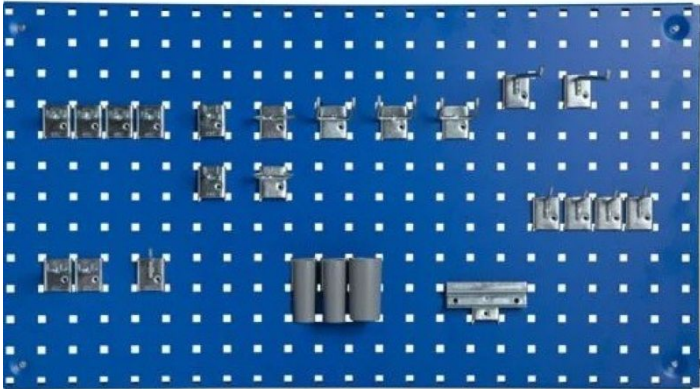

KEYBOARD AND MONITOR HOLDER WITH ARM - FOR BACK COLUMN

Weight 5 kg

[Read more](#)

SKU: 0202000012

Price: from 249,70 €

TOOL BOARD HOOK SET 24 PIECES

[Read more](#)

SKU: 0202000010