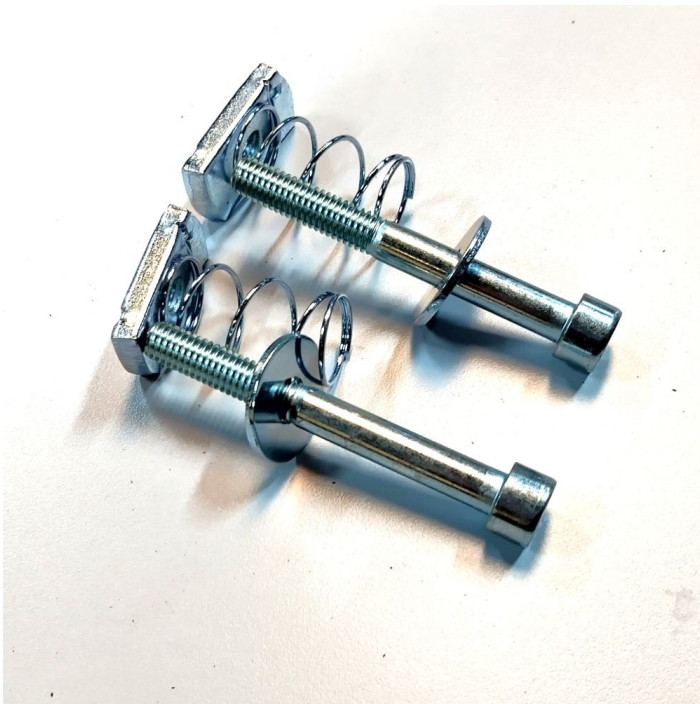

MOUNTING KIT M8 W/SPRING FOR REAR COLUMN

Weight 0,08 kg

[Read more](#)

SKU: 2001000004

Price: from 5,10 €