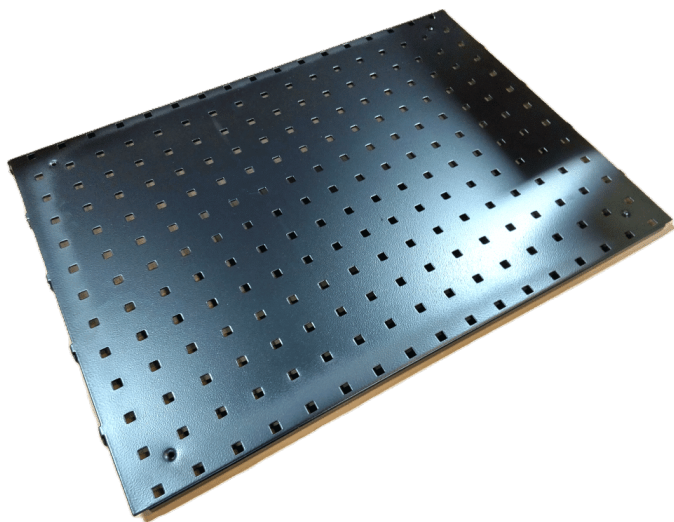

Price: from 45,50 €

TENT WHEELS Ø160 W/BRAKES 3470UFP160P63

Weight 2,24 kg
Dimensions 13,7 × 10,5 × 20 mm

[Read more](#)

SKU: 00005604

Price: from 40,30 €

ACCESSORIES FOR HEIGHT ADJUSTABLE TABLE

TOOL BOARD 480X670 MM R7024