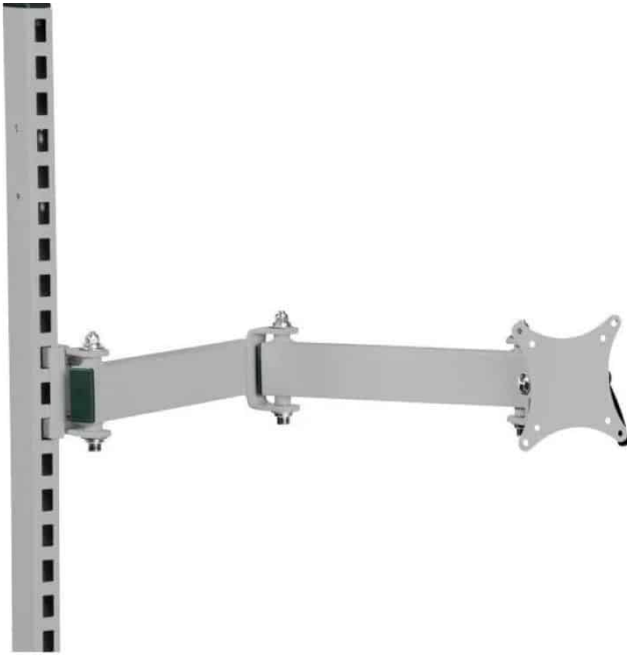

MONITOR HOLDER WITH ARM - FOR BACK COLUMN

Weight 5 kg
Dimensions 70 × 360 × 110 mm

[Read more](#)

SKU: 0202000076

Price: from 145,60 €