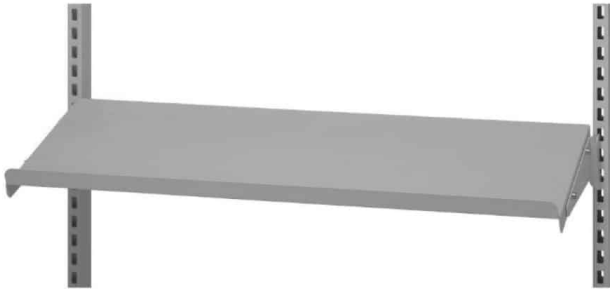

Price: from 64,06 €

STEEL SHELF GRAY R7004 670X210 MM WITH END PLATES

Dimensions 210 × 645 × 20 mm

[Read more](#)

SKU: 0202000043

Price: from 29,12 €

MONITOR HOLDER WITH ARM - FOR BACK COLUMN

Weight 5 kg
Dimensions 70 × 360 × 110 mm