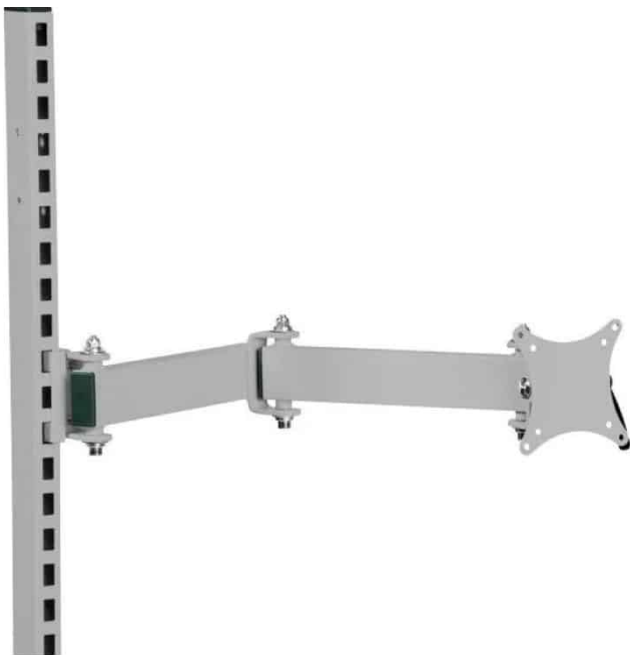

## MONITOR HOLDER WITH ARM - FOR BACK COLUMN

Weight 5 kg  
Dimensions 70 × 360 × 110 mm

[Read more](#)

**SKU:** 0202000076

**Price:** from 145,60 €