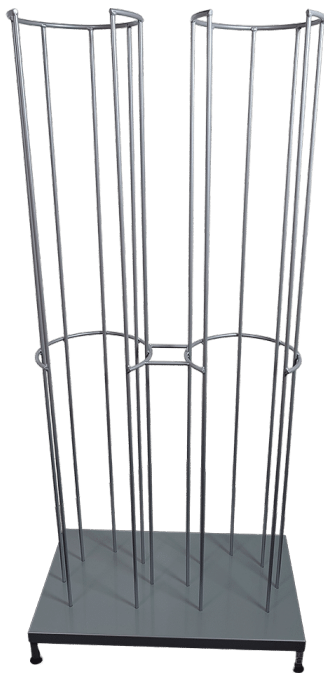

STAND FOR SAFETY HELMETS - 2 SECTIONS - 780X470X1600MM

Sizes	780x470x1600mm
approx. weight	40kg
Maximum Load	150kg

[Read more](#)

SKU: 1803000002

Price: from 632,45 €