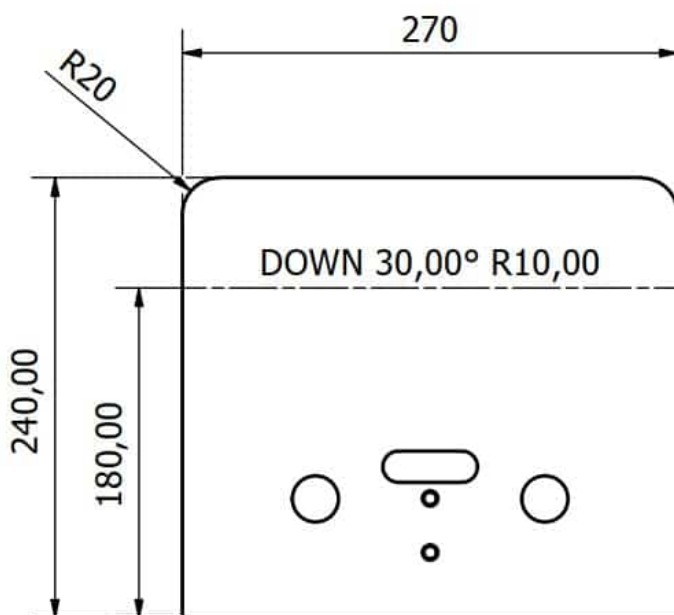

## CURVED BRACKET IN 10MM PLATE

Weight 1,5 kg  
Dimensions 30 × 27 × 24 mm

[Read more](#)

**SKU:** 3086800031-1

**Price:** from 30,68 €