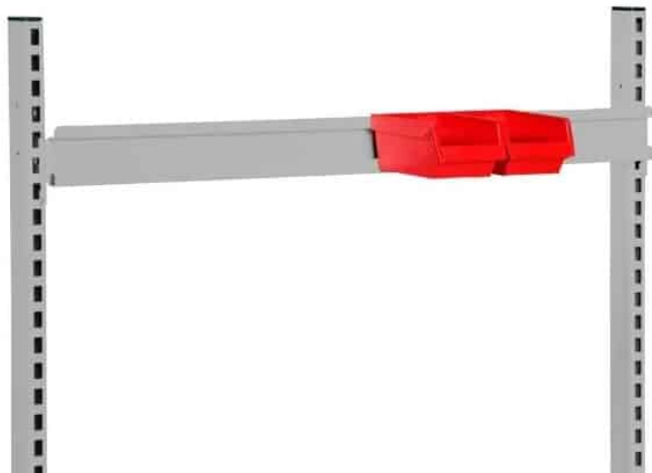

SUSPENSION RAIL 900 MM R7004

Dimensions 20 × 900 × 80 mm

[Read more](#)

SKU: 0202000007

Price: from 13,39 €

STEEL SHELF GRAY R7004 900X210 MM WITH END PLATES

Dimensions 210 × 90 × 20 mm

[Read more](#)

SKU: 0202000044

Price: from 35,67 €