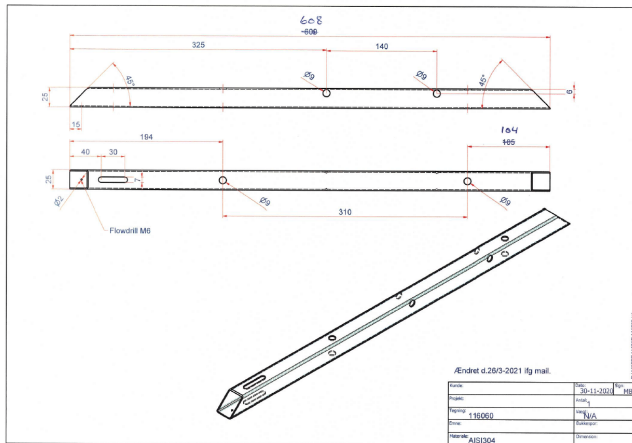

STAINLESS STEEL PROFILE GUIDE 1.5X25X25X608MM

Dimensions $60 \times 2,5 \times 2,5$ mm

[Read more](#)

SKU: 116060

Price: from 23,40 €