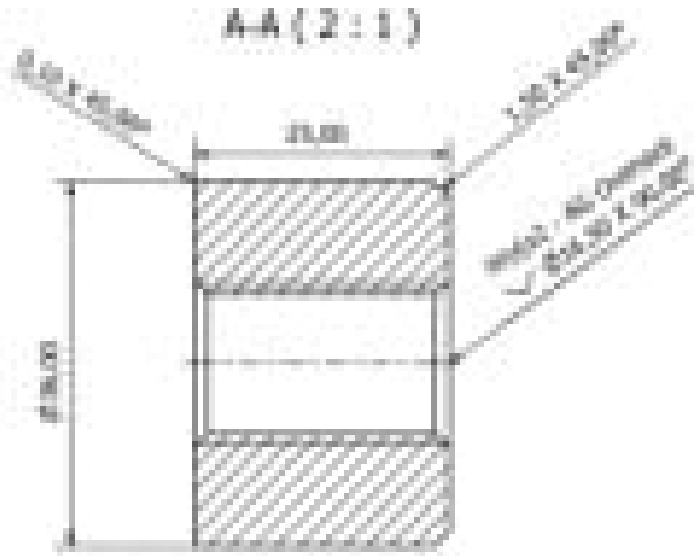

## WORKTOP 1200X650X18 W/ABS EDGE LIGHT GRAY

Weight 35 kg  
Dimensions 120 × 300 × 1,8 mm

[Read more](#)

**SKU:** 1200x650x18

**Price:** from 267,54 €