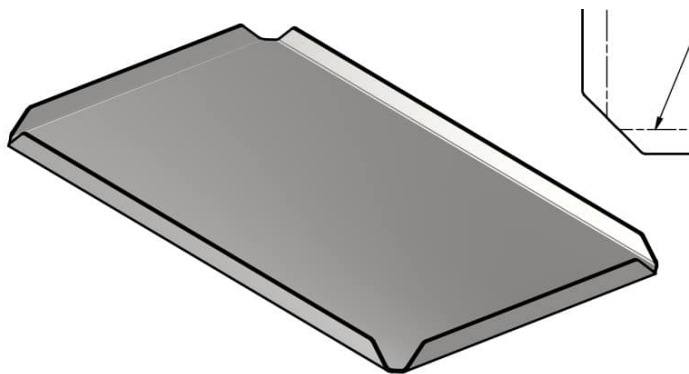

PLATE 2MM 555X325MM

Weight 1 kg
Dimensions 32,5 × 55,5 × 2 mm

[Read more](#)

SKU: 2090000066-1

Price: from 20,02 €