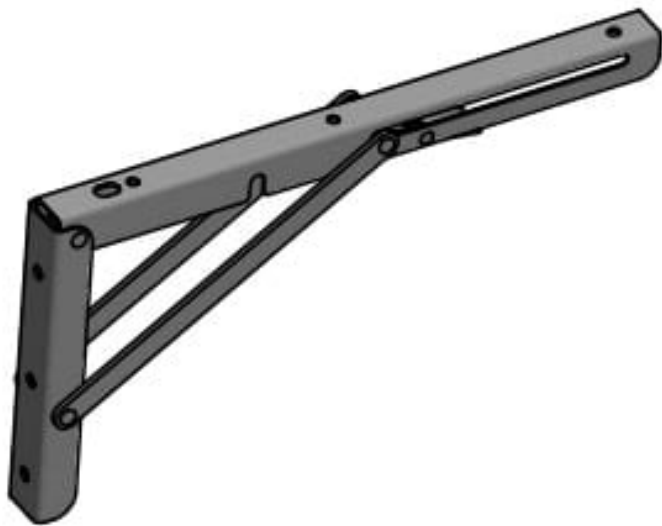

## CURVED BRACKET IN 10MM PLATE

Weight 1,5 kg  
Dimensions 30 × 27 × 24 mm

[Read more](#)

**SKU:** 3086800031-1

**Price:** from 30,68 €