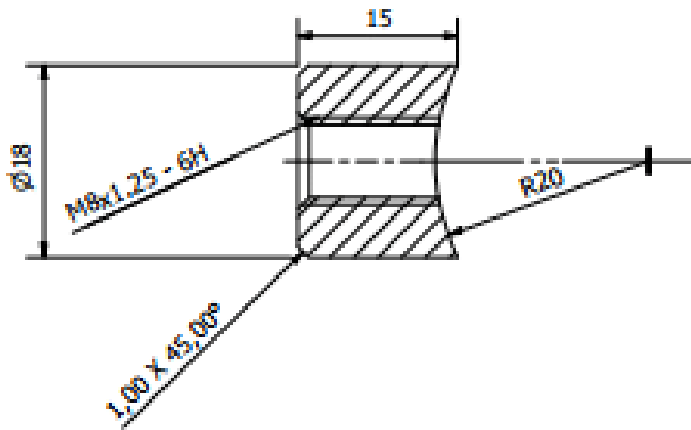

## PLATE FOR TILT WITH HOLES 5MM

Dimensions 7 × 14 × 0,5 mm

[Read more](#)

**SKU:** 3086800035-11

**Price:** from 6,11 €