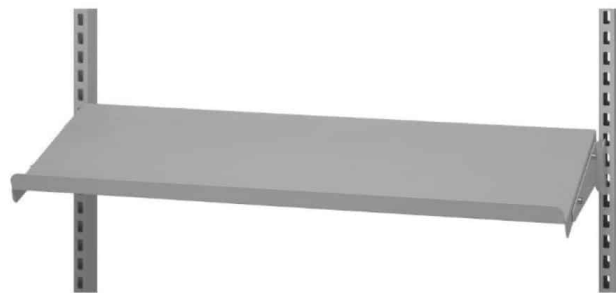

STEEL SHELF GRAY R7004 670X210 MM WITH END PLATES

Dimensions 210 × 645 × 20 mm

[Read more](#)

SKU: 0202000043

Price: from 29,12 €