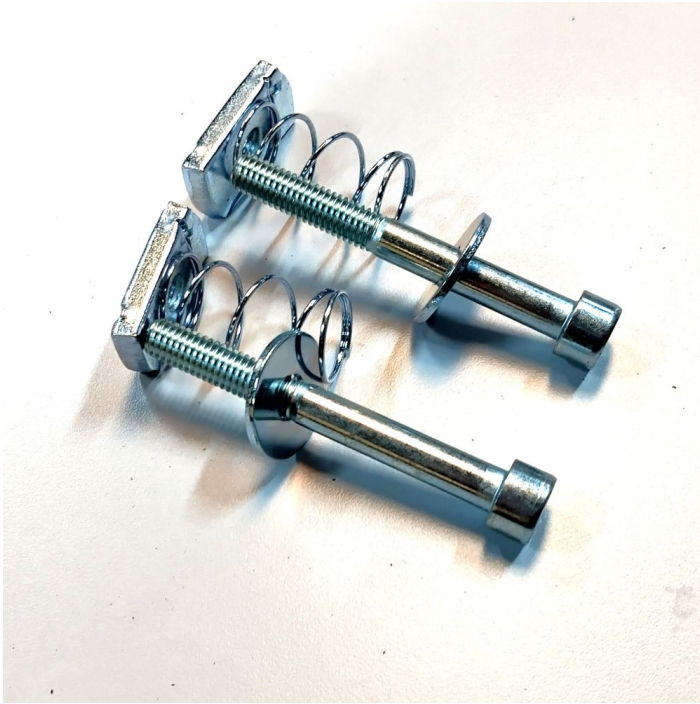

MOUNTING KIT M8 W/SPRING FOR REAR COLUMN

Weight 0,08 kg

[Read more](#)

SKU: 2001000004

Price: from 5,10 €