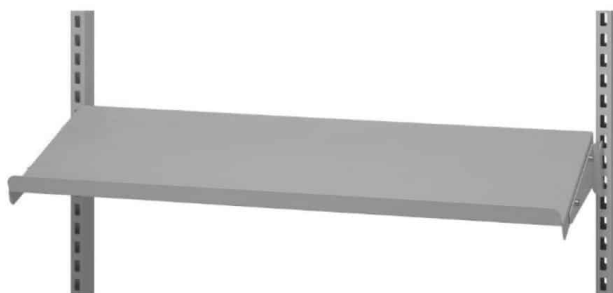

STEEL SHELF GRAY R7004 900X210 MM WITH END PLATES

Dimensions 210 × 90 × 20 mm

[Read more](#)

SKU: 0202000044

Price: from 35,67 €