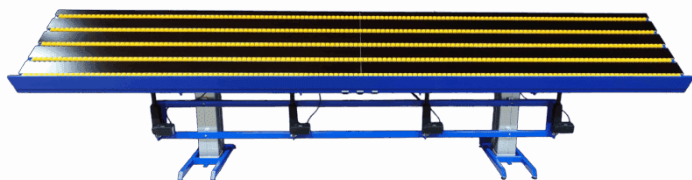

## SIT-TO-STAND TABLE WITH TILT FUNCTION - ERG-O- LIFT 300 - MODEL 2

Sizes	1600x800mm, 1800x800mm, 2000x800mm
approx. weight	125kg
Lifting capacity	400kg
Maximum tilting capacity	200 kg. per tilt actuator up to 80°
Vip function	up to 80°
Table top	15 mm birch plywood film/film
Lifting columns	2 DL2 – 500 slg (raise/lower), 2 LA31 – 400 slg.
Wheels	4 x Ø100 swivel castors with brakes

## HEIGHT ADJUSTABLE TABLE WITH TILT FUNCTION - 900X600MM - DUO-LET 3070

Sizes	900x600x720-1370mm
approx. weight	40kg
Lifting capacity	50kg
Wheels	Ø100
Vip function	up to 80°
Maximum tilting capacity	50 kg

## HEIGHT ADJUSTABLE TABLE WITH TILT FUNCTION - 2100X1000 MM - ERG-O- LIFT 300

Sizes	2100x1000x700-1000mm
approx. weight	150kg
Lifting capacity	400kg
Table top	15 mm birch plywood film/film
Vip function	2 separate tilt functions
Maximum tilting capacity	200 kg. per tilt actuator

## HEIGHT ADJUSTABLE TABLE WITH TILT FUNCTION - 4000X750MM - ERG-O-LIFT 300

Sizes	4000x750x800-1300mm
approx. weight	350kg
Lifting capacity	400kg
Table top	15 mm birch plywood film/film
Front edge	50mm above the worktop
Vip function	up to 80°
Roller rails	5 pieces that can be raised/lowered under the worktop
Gas dampers	2 pcs - 500 pcs.
Lifting columns	2 DL2 - 500 slg (raise/lower), 4 LA31 - 250 slg (tilt), 4 Baselift - 100 slg (roller tracks)
Maximum tilting capacity	400 kg