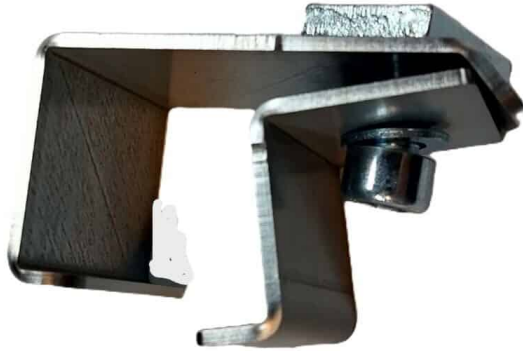

MOUNTING BRACKET - SUSPENSION ARM FOR C- PROFILE

Weight 0,2 kg
Dimensions 70 × 70 × 40 mm

[Read more](#)

SKU: 2001000003

Price: from 6,37 €