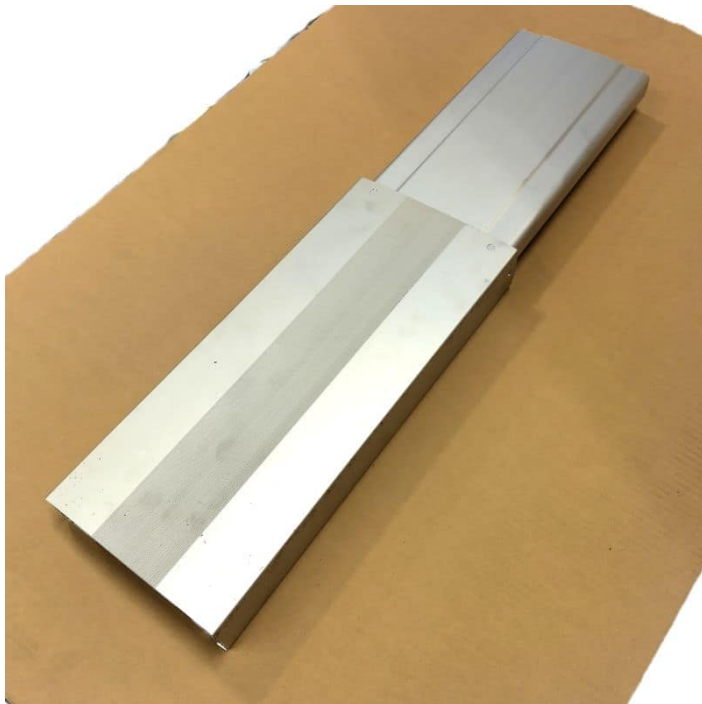

ALUMINUM RAIL GUIDE FOR RAISE/LOWER - LEFT

Weight 7 kg

[Read more](#)

SKU: 2001000077

Price: from 299,00 €