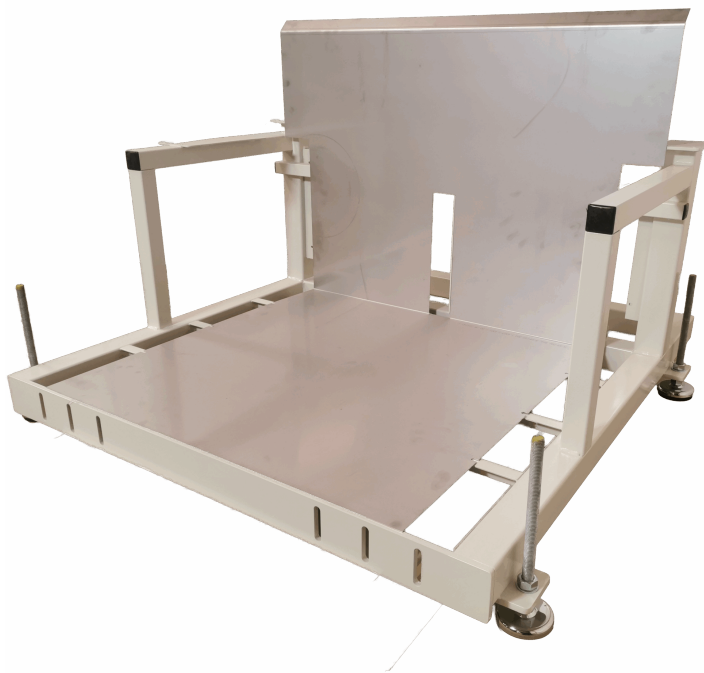

UNWINDER FRAME

[Read more](#)

SKU: N/A