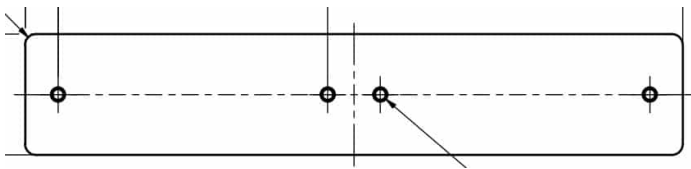

## KNUCKLE SHELF STAINLESS STEEL 1.5MM LASER CUT

Dimensions 10 × 5 × 2,5 mm

Color

[Read more](#)

SKU: 116064

Price: from 78,07 €