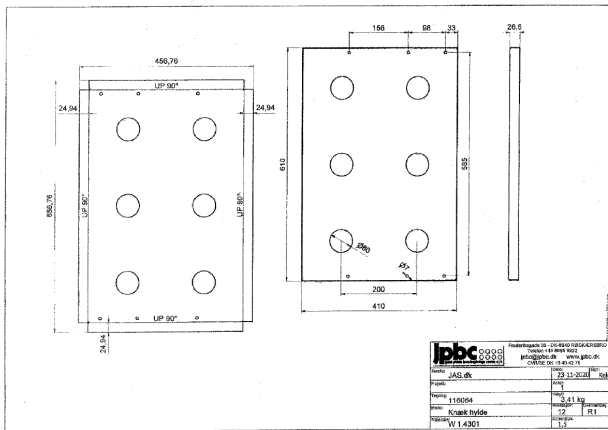

KNUCKLE SHELF STAINLESS STEEL 1.5MM LASER CUT

Dimensions 10 × 5 × 2,5 mm

Color

[Read more](#)

SKU: 116064

Price: from 78,07 €