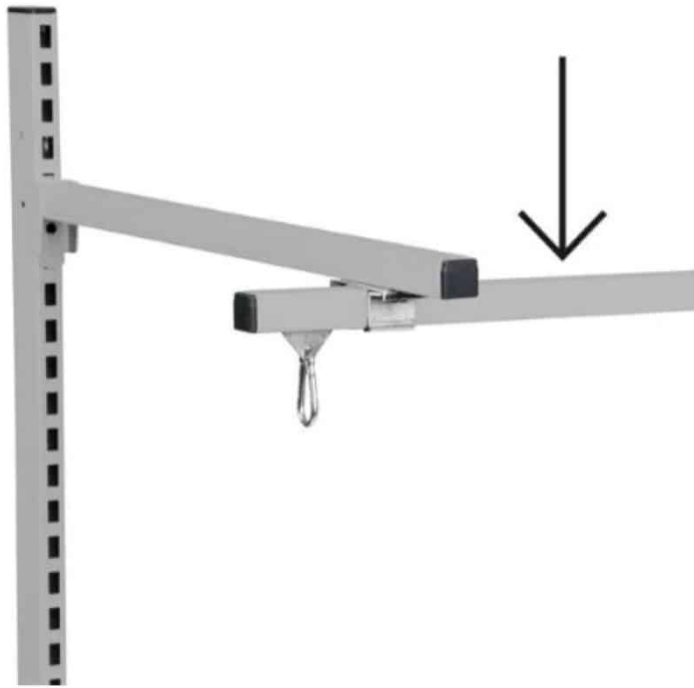

C-PROFILE RAIL SUSPENSION RAIL 1990 MM R7004

Dimensions 1990 × 30 × 30 mm

[Read more](#)

SKU: 0202000045

Price: from 33,49 €