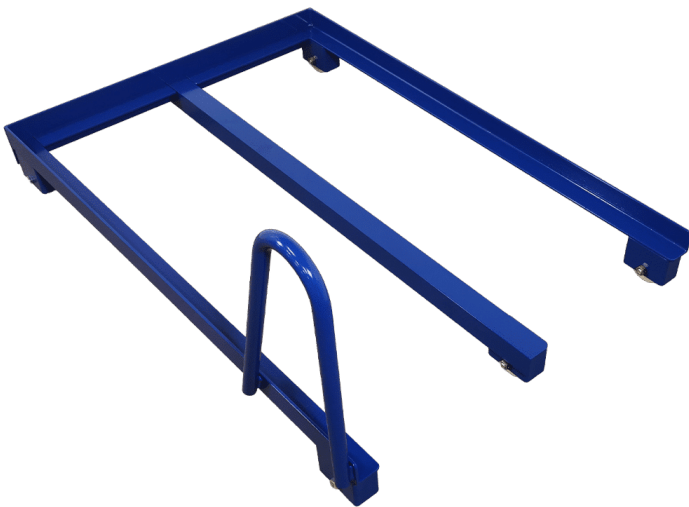

PALLET TRUCK

[Read more](#)

SKU: N/A