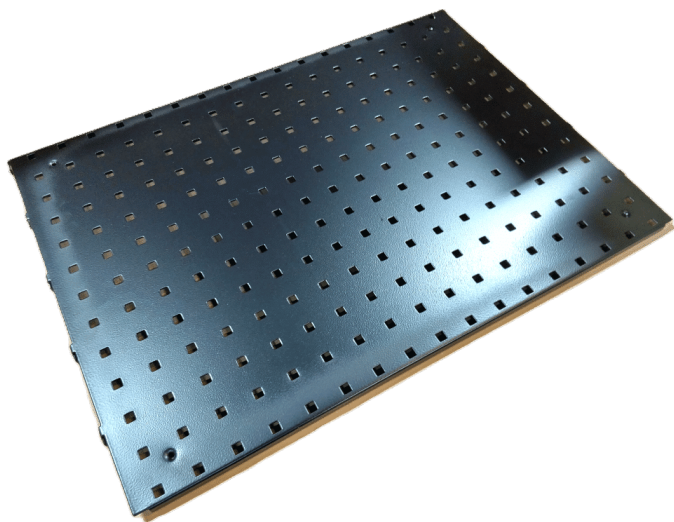

Weight 2,24 kg
Dimensions 137 × 105 × 20 mm

[Read more](#)

SKU: 00005604

Price: from 40,30 €

ACCESSORIES FOR HEIGHT ADJUSTABLE TABLE

TOOL BOARD 480X670 MM R7024

Weight 1,2 kg
Dimensions 20 × 640 × 480 mm

[Read more](#)