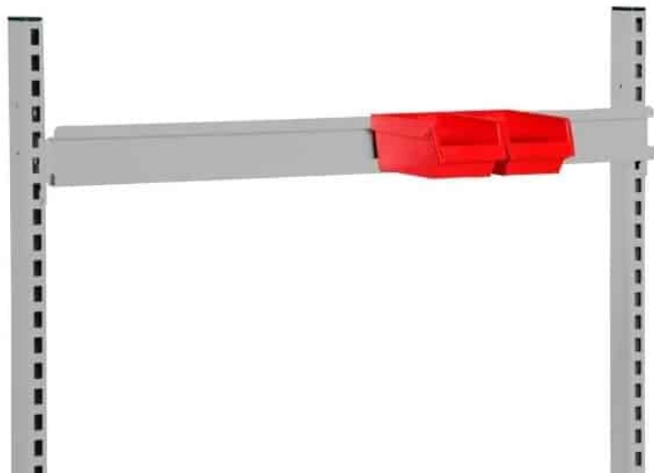

SUSPENSION RAIL 900 MM R7004

Dimensions 20 × 900 × 80 mm

[Read more](#)

SKU: 0202000007

Price: from 13,39 €

STEEL SHELF GRAY R7004 900X210 MM WITH END PLATES

Dimensions 210 × 90 × 20 mm

[Read more](#)

SKU: 0202000044

Price: from 35,67 €