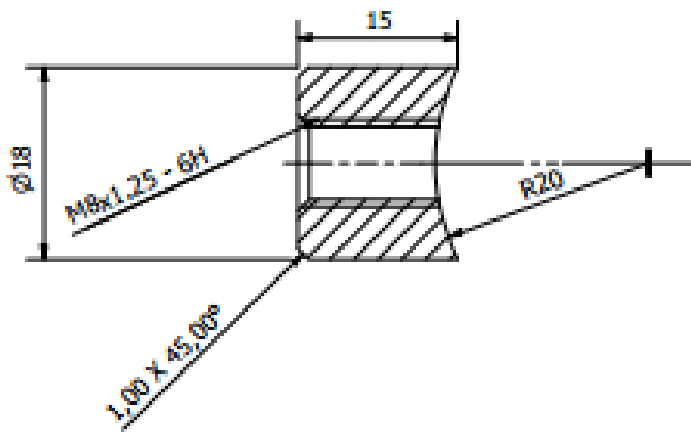

[Read more](#)

SKU: 347774

PLATE FOR TILT WITH HOLES 5MM

Dimensions 7 × 14 × 0,5 mm

[Read more](#)

SKU: 3086800035-11

Price: from 6,11 €

STAINLESS STEEL PLUG FOR TAPE/LINER STAND