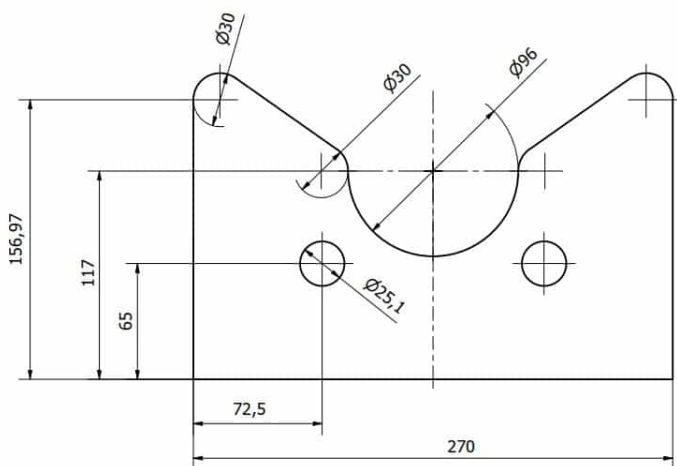

CUT BRACKET PLATE IN 10MM

Weight 1,5 kg
Dimensions 1 × 27 × 18 mm

[Read more](#)

SKU: 3086800031-2

Price: from 17,94 €