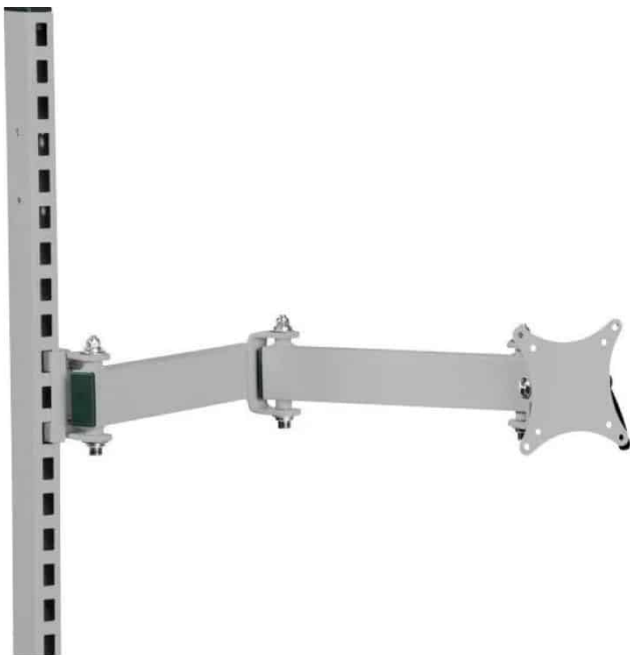

Price: from 29,12 €

MONITOR HOLDER WITH ARM - FOR BACK COLUMN

Weight 5 kg
Dimensions 70 × 360 × 110 mm

[Read more](#)

SKU: 0202000076

Price: from 145,60 €

KEYBOARD HOLDER WITH ARM - FOR BACK COLUMN

[Read more](#)