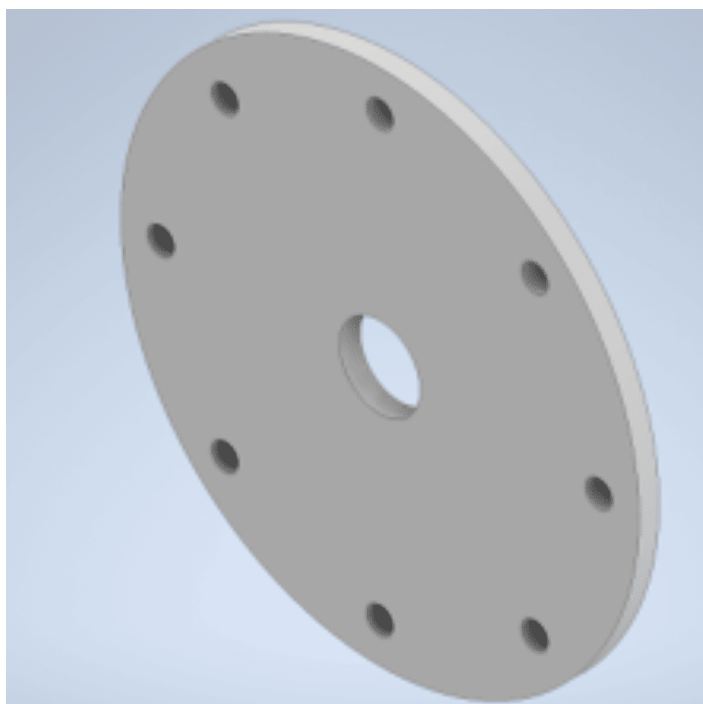

WASHER WITH HOLES Ø130X5MM

Dimensions 13 × 13 × 0,5 mm

[Read more](#)

SKU: 3086800035-14

Price: from 7,02 €