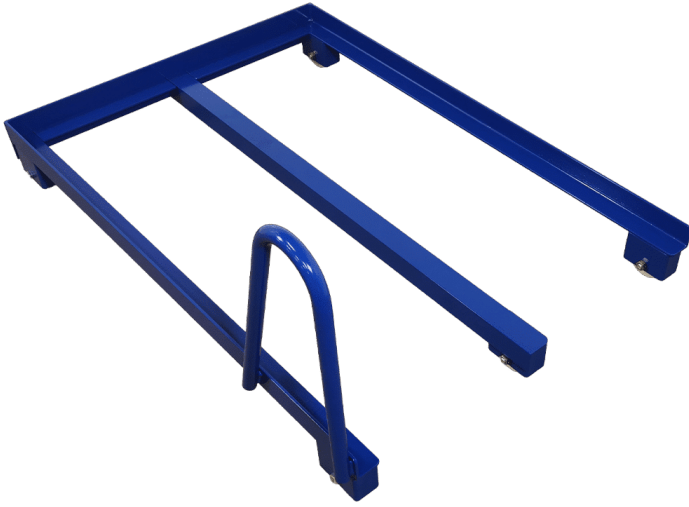

PALLET TRUCK

[Read more](#)

SKU: N/A