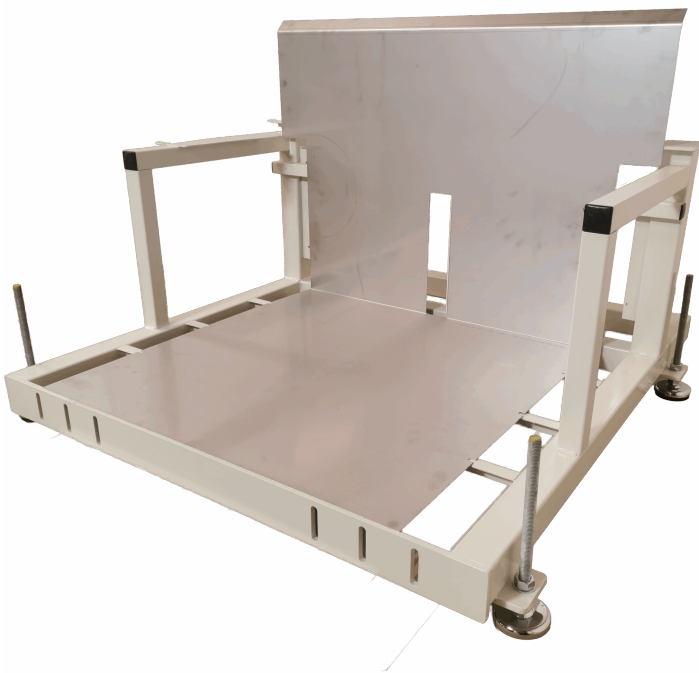

UNWINDER FRAME

[Read more](#)

SKU: N/A