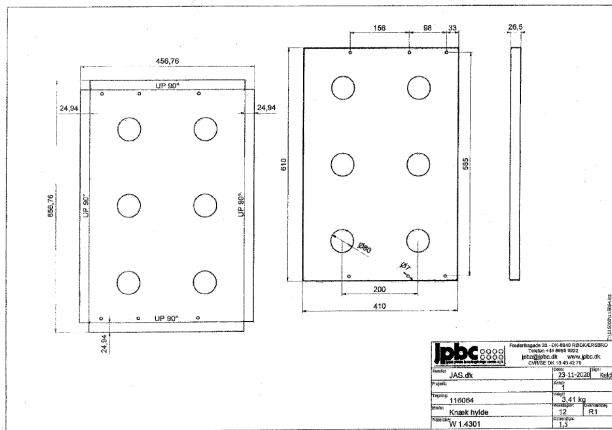

Price: from 318,50 €

KNUCKLE SHELF STAINLESS STEEL 1.5MM LASER CUT

Dimensions 10 × 5 × 2,5 mm
Color

[Read more](#)

SKU: 116064

Price: from 78,07 €

PLATE 20MM 600X110MM

Weight 1,2 kg
Dimensions 2 × 11 × 60 mm