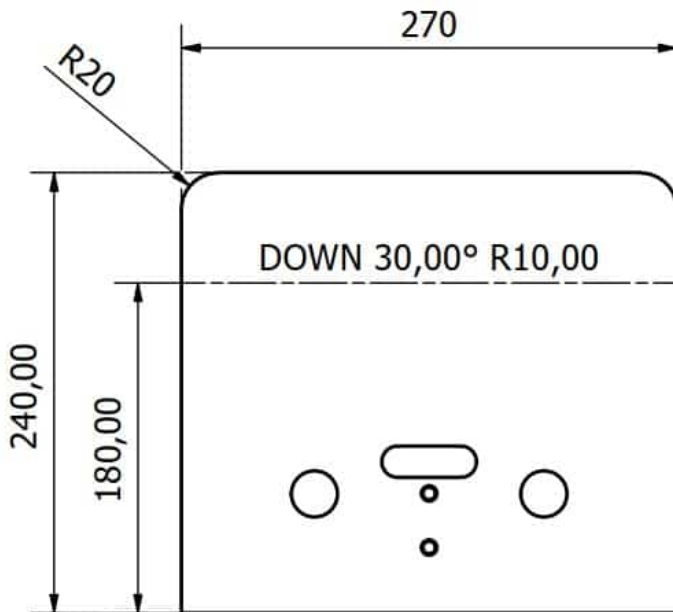

CURVED BRACKET IN 10MM PLATE

Weight 1,5 kg
Dimensions 30 × 27 × 24 mm

[Read more](#)

SKU: 3086800031-1

Price: from 30,68 €

STAINLESS STEEL HINGE BRACKET FOR SHELF. 165X305MM. SHELF BOY

Weight 0,4 kg
Dimensions 30,5 × 2,3 × 16,5 mm