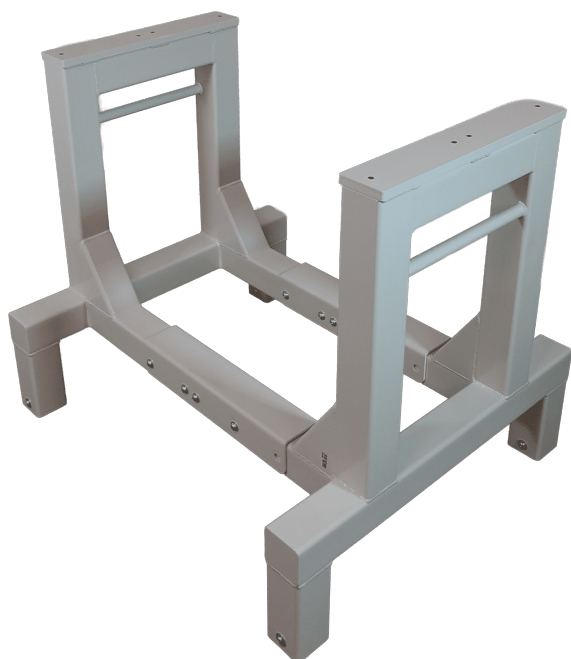

ROLLSTAND FLEX SINGLE

[Read more](#)

SKU: 3086800140