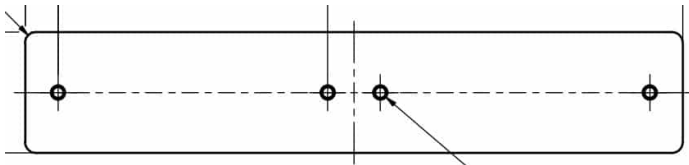

Price: from 318,50 €

KNUCKLE SHELF STAINLESS STEEL 1.5MM LASER CUT

Dimensions 10 × 5 × 2,5 mm
Color

[Read more](#)

SKU: 116064

Price: from 78,07 €

PLATE 20MM 600X110MM

Weight 1,2 kg
Dimensions 2 × 11 × 60 mm