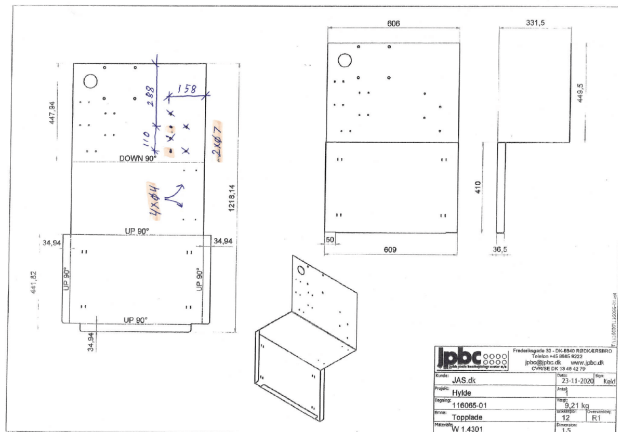

TOP PLATE SHELF STAINLESS STEEL 1.5MM (CONSISTS OF 2 PARTS)

Dimensions 10 × 5 × 2,5 mm

[Read more](#)

SKU: 116065

Price: from 213,45 €