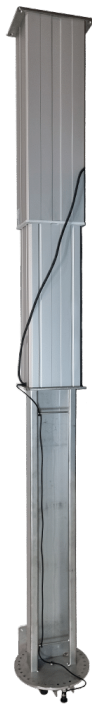

STAINLESS STEEL HEIGHT- ADJUSTABLE MONITOR HOLDER - CEILING MOUNTING

Sizes

1570 – 2070mm

Lifting capacity

100 kg

Operation

Bluetooth remote control

[Read more](#)

SKU: N/A