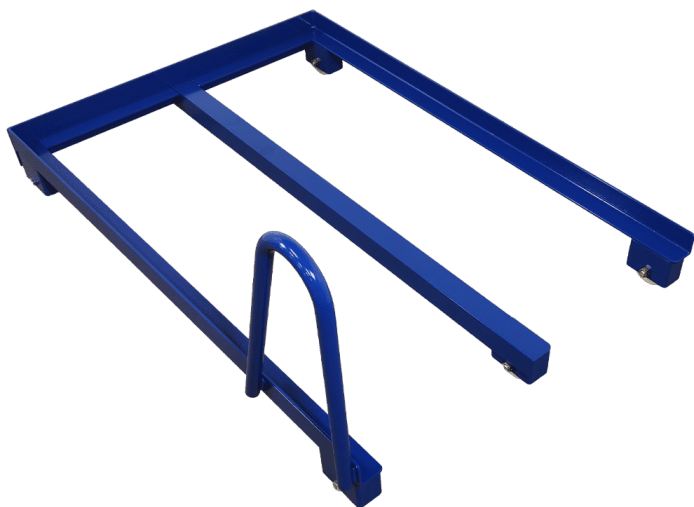

Sizes
approx. weight
Base plate

700x1200x1600mm
85kg
15 mm birch plywood
film/film
Ø100

Wheels

[Read more](#)

SKU: N/A

PALLET TRUCK

[Read more](#)

SKU: N/A