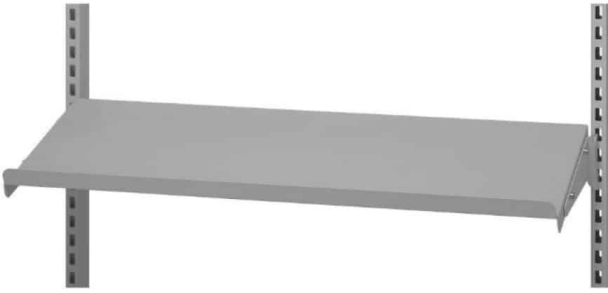

STEEL SHELF GRAY R7004 670X210 MM WITH END PLATES

Dimensions 210 × 645 × 20 mm

[Read more](#)

SKU: 0202000043

Price: from 29,12 €