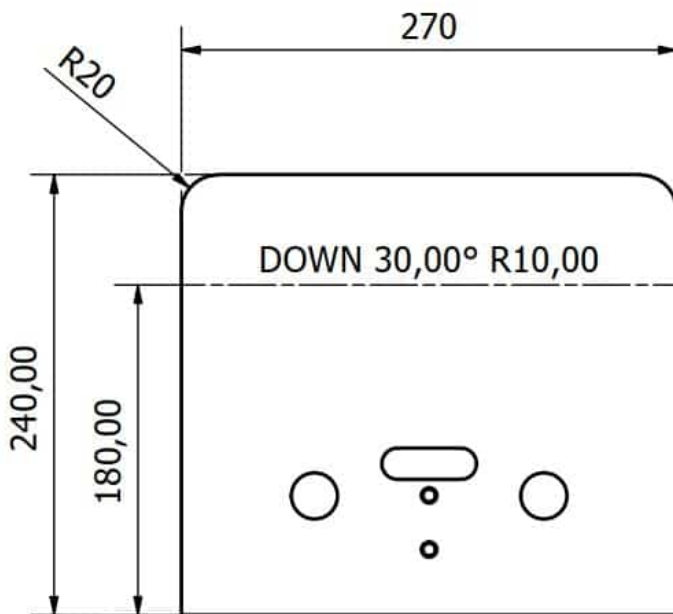

CURVED BRACKET IN 10MM PLATE

Weight 1,5 kg
Dimensions 30 × 27 × 24 mm

[Read more](#)

SKU: 3086800031-1

Price: from 30,68 €

STAINLESS STEEL HINGE BRACKET FOR SHELF. 165X305MM. SHELF BOY

Weight 0,4 kg
Dimensions 30,5 × 2,3 × 16,5 mm