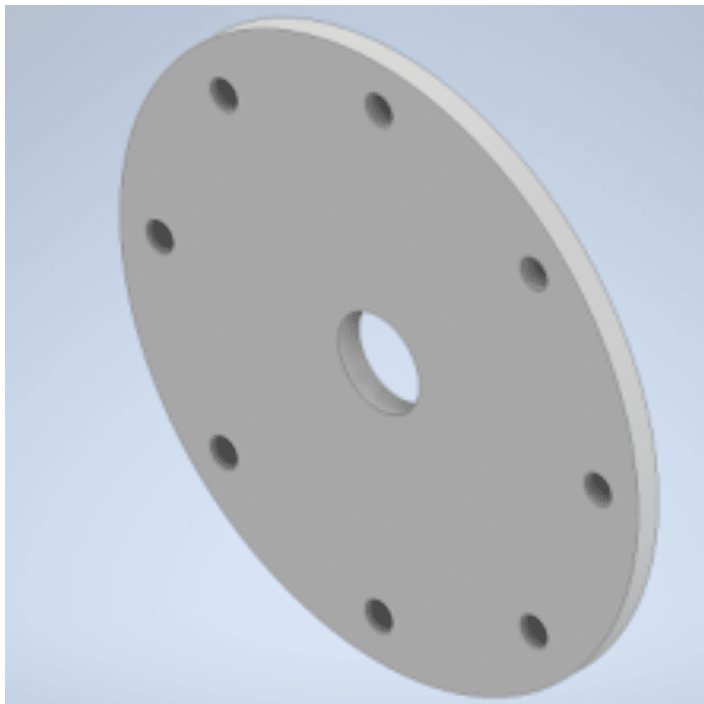

WASHER WITH HOLES Ø130X5MM

Dimensions 13 × 13 × 0,5 mm

[Read more](#)

SKU: 3086800035-14

Price: from 7,02 €