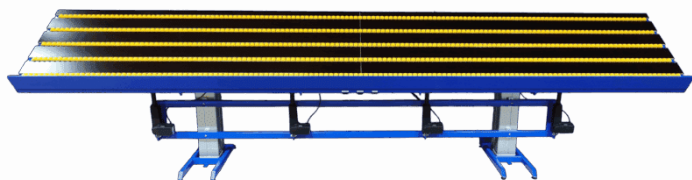

[Read more](#)

SKU: 104310003-3

SIT-TO-STAND TABLE WITH TILT FUNCTION - ERG-O-LET 310 - MODEL 4

Sizes	1600x800mm, 1800x800mm, 2000x800mm
approx. weight	120kg
Lifting capacity	400kg
Lifting columns	2 pcs. LA31 – 450 slg. 1 pcs. tilt actuator 400 slg.
Vip function	up to 80°
Front edge	50 mm above frame – Bolted, removable.
Wheels	Ø75
Table top	15 mm birch plywood film/film, 18 mm Melamine board (ABS edge)
Cable holder overhang	2x400mm
Surface-mounted frame	for superstructure
Maximum tilting capacity	200 kg. per tilt actuator

[Read more](#)

SKU: 0102312002

HEIGHT ADJUSTABLE TABLE WITH TILT FUNCTION - 900X600MM - DUO-LET 3070

Sizes	900x600x720-1370mm
approx. weight	40kg
Lifting capacity	50kg
Wheels	Ø100
Vip function	up to 80°
Maximum tilting capacity	50 kg

[Read more](#)

SKU: N/A

HEIGHT ADJUSTABLE TABLE WITH TILT FUNCTION - 2100X1000 MM - ERG-O- LIFT 300

Sizes	2100x1000x700-1000mm
approx. weight	150kg
Lifting capacity	400kg
Table top	15 mm birch plywood film/film
Vip function	2 separate tilt functions
Maximum tilting capacity	200 kg. per tilt actuator

[Read more](#)

SKU: N/A

HEIGHT ADJUSTABLE TABLE WITH TILT FUNCTION - 4000X750MM - ERG-O-LIFT 300

Sizes	4000x750x800-1300mm
approx. weight	350kg
Lifting capacity	400kg
Table top	15 mm birch plywood film/film
Front edge	50mm above the worktop
Vip function	up to 80°
Roller rails	5 pieces that can be raised/lowered under the worktop
Gas dampers	2 pcs - 500 pcs.
Lifting columns	2 DL2 - 500 slg (raise/lower), 4 LA31 - 250 slg (tilt), 4 Baselift - 100 slg (roller tracks)
Maximum tilting capacity	400 kg