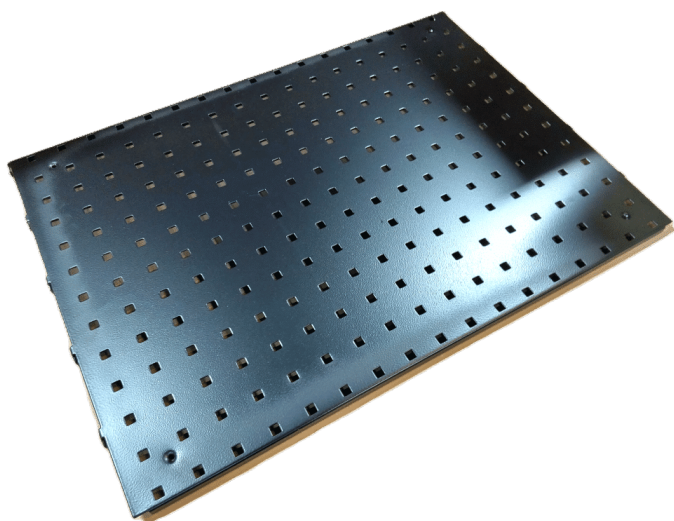

Price: from 5,10 €

TOOL BOARD 480X900 MM R7024

Weight 1,5 kg
Dimensions 870 × 480 × 20 mm

[Read more](#)

SKU: 0202000003

Price: from 48,75 €

MOUNTING BRACKET - SUSPENSION ARM FOR C- PROFILE

Weight 0,2 kg
Dimensions 70 × 70 × 40 mm