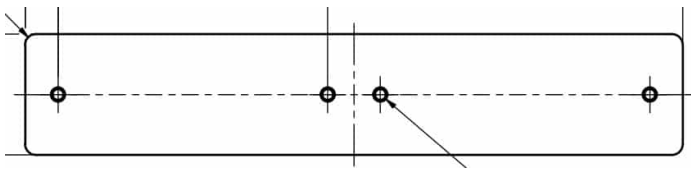

Price: from 318,50 €

KNUCKLE SHELF STAINLESS STEEL 1.5MM LASER CUT

Dimensions 10 × 5 × 2,5 mm

Color

[Read more](#)

SKU: 116064

Price: from 78,07 €

PLATE 20MM 600X110MM