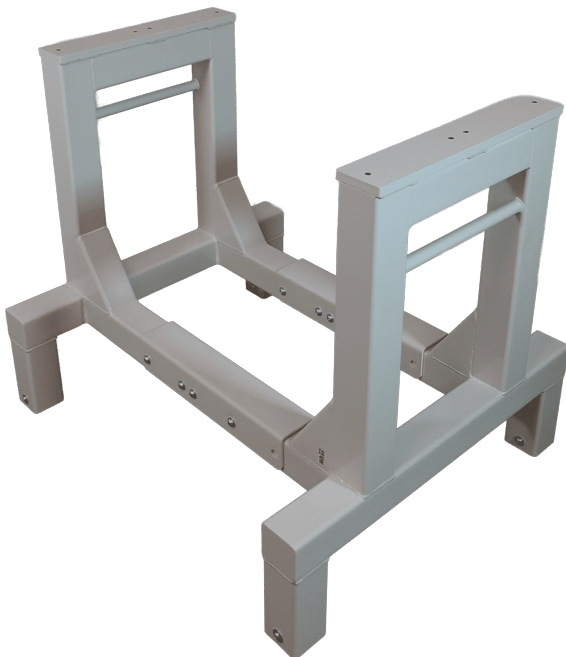

ROLLSTAND FLEX SINGLE

[Read more](#)

SKU: 3086800140