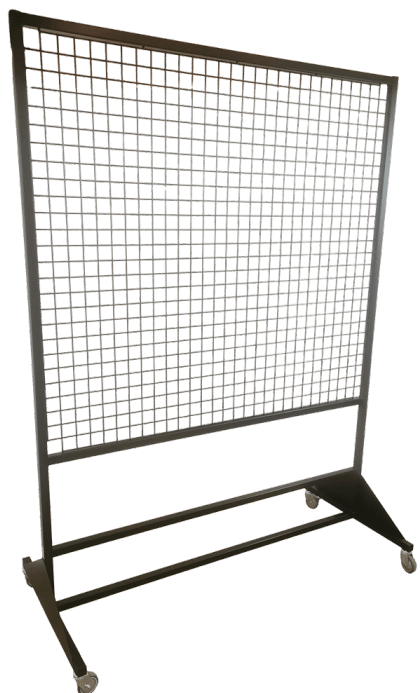

SKU: 18040030014

HEIGHT-ADJUSTABLE WASTE RACK WITH LID - MODEL 4

Sizes	440x420x630-900mm
approx. weight	11kg
Maximum Load	30kg
Wheels	Ø75
Low	

[Read more](#)

SKU: 1804099003-4

Price: from 161,85 €

GRID RACK - 1500×700×2000 MM