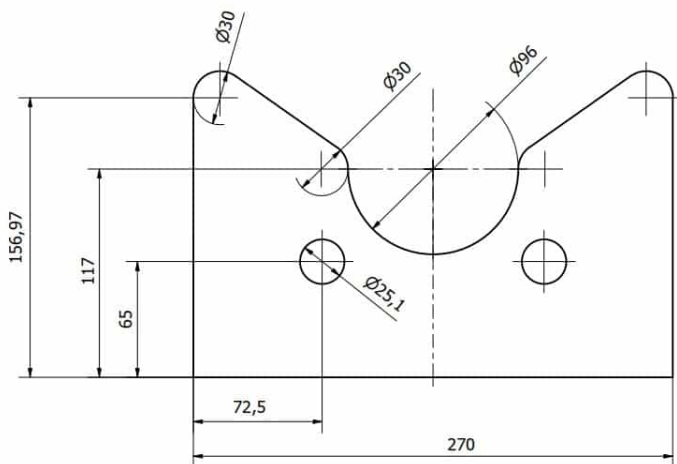

CUT BRACKET PLATE IN 10MM

Weight 1,5 kg
Dimensions 1 × 27 × 18 mm

[Read more](#)

SKU: 3086800031-2

Price: from 17,94 €