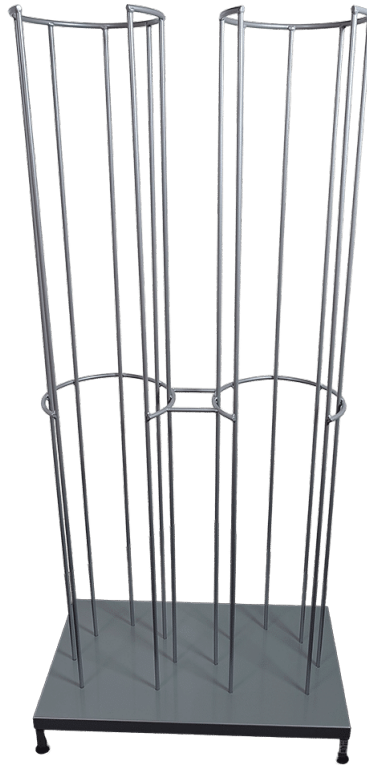

Sizes	440x420x630-900mm
approx. weight	10.5kg
Maximum Load	30kg
still shoes	4 pcs.
Low	✓

[Read more](#)

SKU: 1804099003-3

Price: from 146,25 €

HEIGHT-ADJUSTABLE WASTE RACK WITH LID - MODEL 4

Sizes	440x420x630-900mm
approx. weight	11kg
Maximum Load	30kg
Wheels	Ø75
Low	

SKU: 1804099075

Price: from 253,50 €

OTHER STANDS

TOOL BOARD ON WHEELS

Sizes	930x600x1700mm
Base plate	10mm compact laminate
Wheels	4 pcs. TENTE Ø125 2 w/brake. 2 w/o brake

[Read more](#)

SKU: 1804003009

Price: from 1.097,85 €