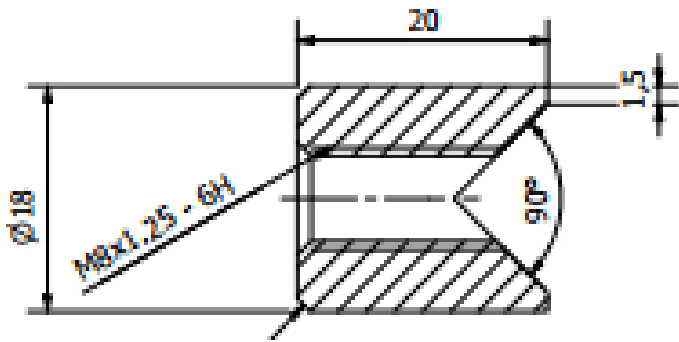

Price: from 622,70 €

CUT BRACKET PLATE IN 10MM

Weight 1,5 kg
Dimensions 1 × 27 × 18 mm

[Read more](#)

SKU: 3086800031-2

Price: from 17,94 €

STAINLESS STEEL PLUG FOR TAPE/LINER STAND

Dimensions $4 \times 2 \times 2$ mm