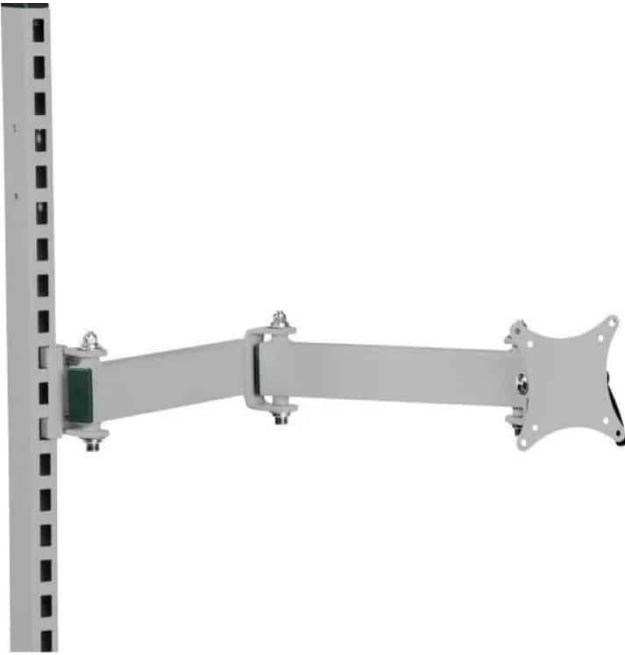

MONITOR HOLDER WITH ARM - FOR BACK COLUMN

Weight 5 kg
Dimensions 70 × 360 × 110 mm

[Read more](#)

SKU: 0202000076

Price: from 145,60 €