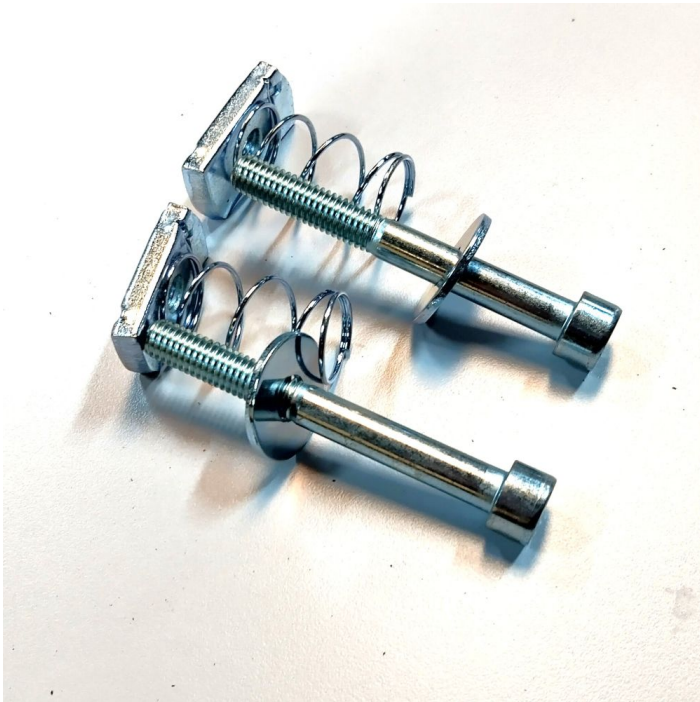

Price: from 5,10 €

TOOL BOARD 480X900 MM R7024

Weight 1,5 kg
Dimensions 870 × 480 × 20 mm

[Read more](#)

SKU: 0202000003

Price: from 48,75 €

MOUNTING BRACKET - SUSPENSION ARM FOR C- PROFILE

Weight 0,2 kg
Dimensions 70 × 70 × 40 mm