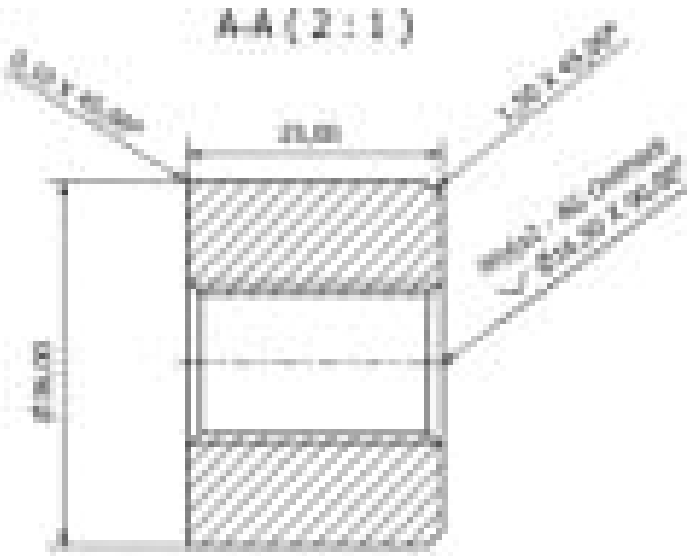

PLUG Ø36XM16-25 STEEL 235 OVERSIZE

Weight 0,25 kg
Dimensions 25 × 36 × 36 mm

[Read more](#)

SKU: B100000-Ø36xM16-25 st_6G

Price: from 9,69 €