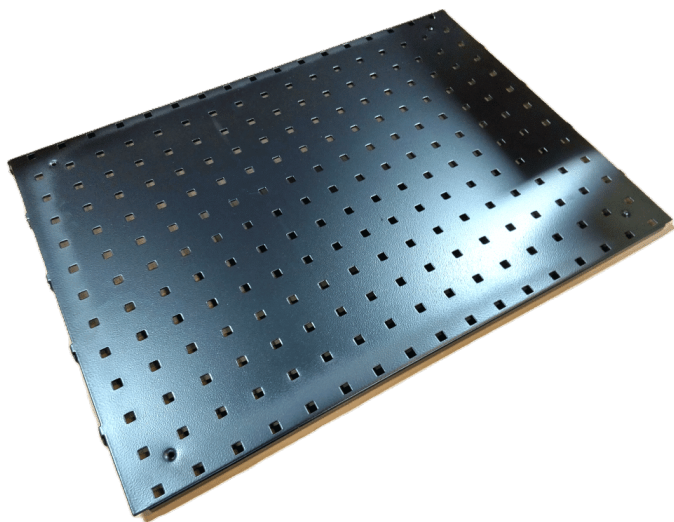

TENT WHEELS Ø100 UER 100X34-Ø12 - LOOSE

[Read more](#)

SKU: 00030961

Price: from 8,84 €

ACCESSORIES FOR HEIGHT ADJUSTABLE TABLE

TOOL BOARD 480X670 MM R7024

Weight 1,2 kg
Dimensions 20 × 640 × 480 mm

[Read more](#)