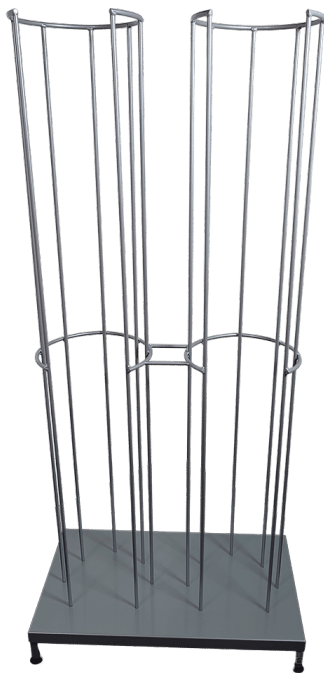

STAND FOR SAFETY HELMETS - 2 SECTIONS - 780X470X1600MM

Sizes	
approx. weight	40kg
Maximum Load	150kg

[Read more](#)

SKU: 1803000002

Price: from 632,45 €