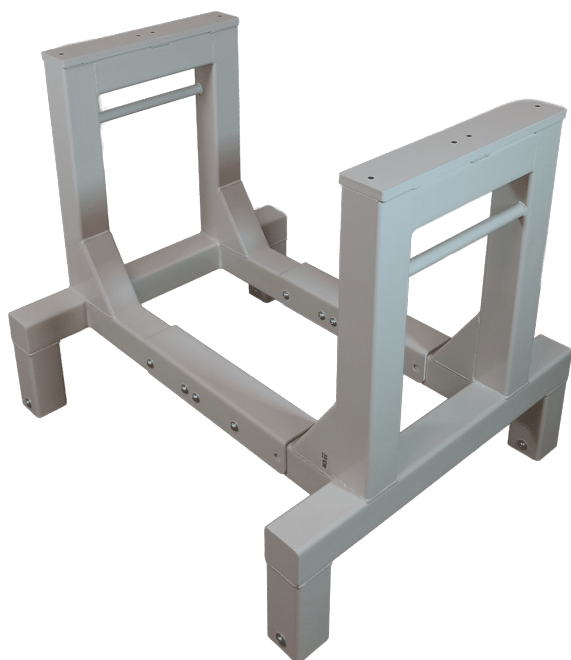

Sizes 250x230x1200mm
approx. weight
Maximum Load 100kg
Base plate Steel plate

[Read more](#)

SKU: 1802000001

Price: from 373,75 €

GRID RACK - 1500×700×2000 MM

Sizes	1500x700x2000mm
approx. weight	45kg
Maximum Load	200kg
Wheels	Ø75

[Read more](#)

SKU: N/A

ROLLSTAND FLEX

[Read more](#)

SKU: S110200-1

ROLLSTAND FLEX SINGLE

[Read more](#)

SKU: 3086800140

HANGER RACKS

HANGER STAND ON LEVELING SHOE - MODEL 1

Sizes 1500x500x1600mm,
2000x500x1600mm
approx. weight 9kg
Maximum Load 100kg per suspension rod
Hanger bar

[Read more](#)

SKU: 1804003001-1

HANGER RACK ON WHEELS - MODEL 2