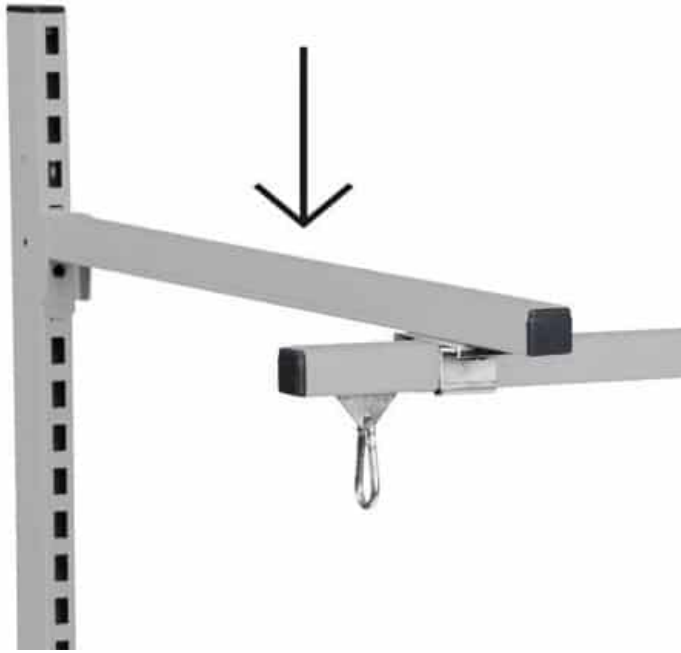

Price: from 35,67 €

SUSPENSION ARM 700 MM R7004

Dimensions 700 × 30 × 30 mm

[Read more](#)

SKU: 0202000009

Price: from 13,78 €

KEYBOARD AND MONITOR HOLDER WITH ARM - FOR BACK COLUMN

Weight 5 kg