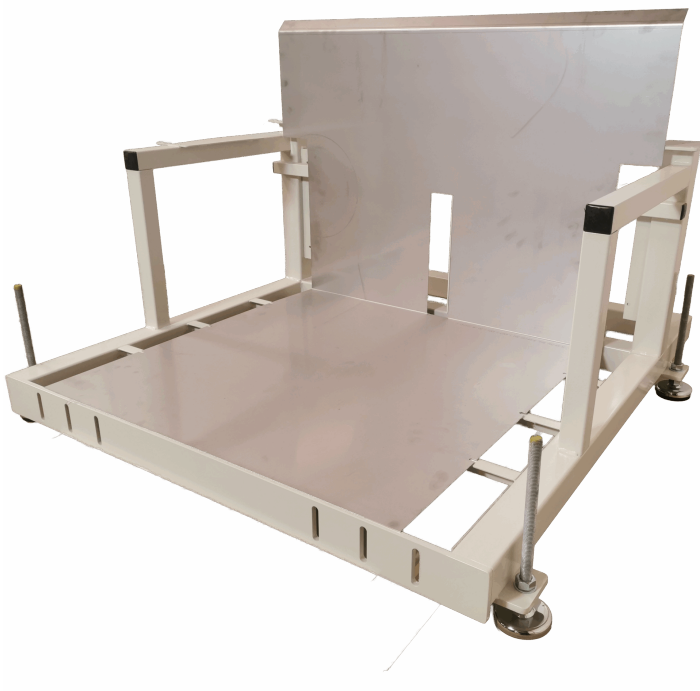

UNWINDER FRAME

[Read more](#)

SKU: N/A