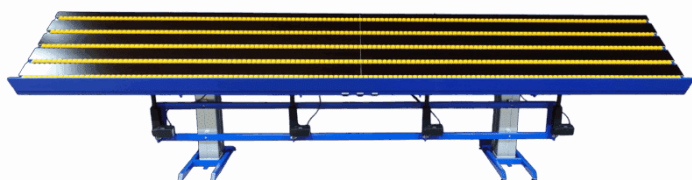

HEIGHT ADJUSTABLE TABLE WITH TILT FUNCTION - 4000X750MM - ERG-O-LIFT 300

Sizes	4000x750x800-1300mm
approx. weight	350kg
Lifting capacity	400kg
Table top	15 mm birch plywood film/film
Front edge	50mm above the worktop
Vip function	up to 80°
Roller rails	5 pieces that can be raised/lowered under the worktop
Gas dampers	2 pcs - 500 pcs.
Lifting columns	2 DL2 - 500 slg (raise/lower), 4 LA31 - 250 slg (tilt), 4 Baselift - 100 slg (roller tracks)
Maximum tilting capacity	400 kg

[Read more](#)

SKU: S110423