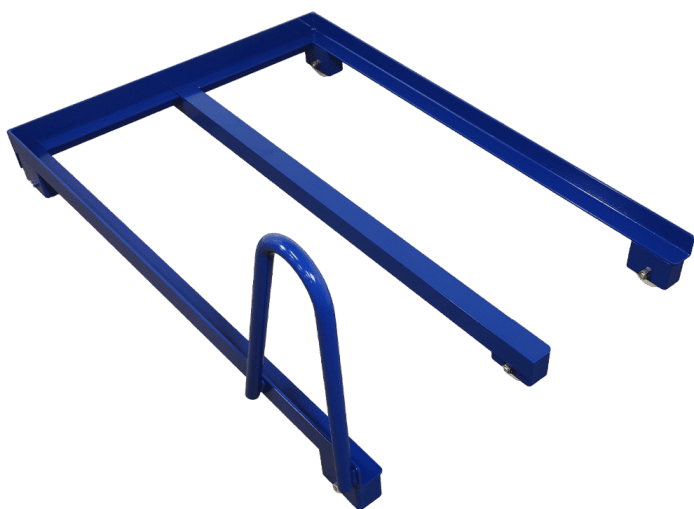

PALLET TRUCK

[Read more](#)

SKU: N/A