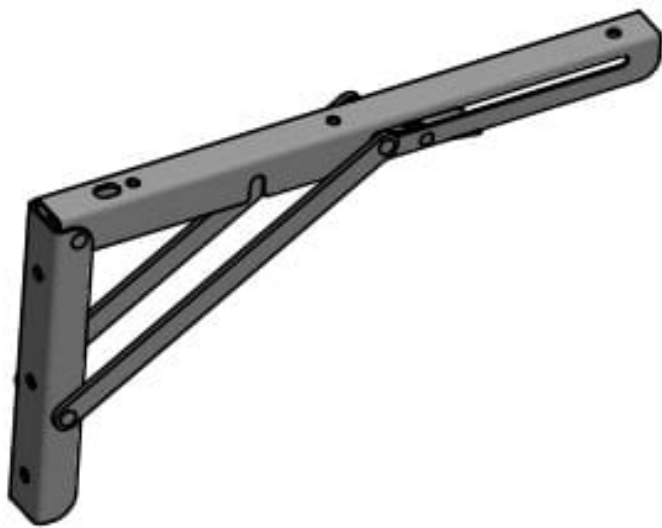

CURVED BRACKET IN 10MM PLATE

Weight 1,5 kg
Dimensions 30 × 27 × 24 mm

[Read more](#)

SKU: 3086800031-1

Price: from 30,68 €

STAINLESS STEEL HINGE BRACKET FOR SHELF. 165X305MM. SHELF BOY

Weight 0,4 kg
Dimensions 30,5 × 2,3 × 16,5 mm