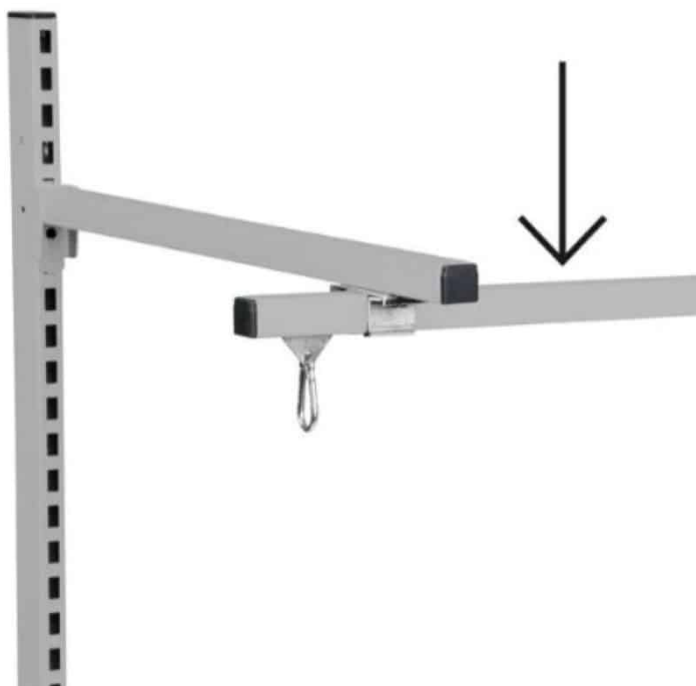

C-PROFILE RAIL SUSPENSION RAIL 1990 MM R7004

Dimensions 1990 × 30 × 30 mm

[Read more](#)

SKU: 0202000045

Price: from 33,49 €