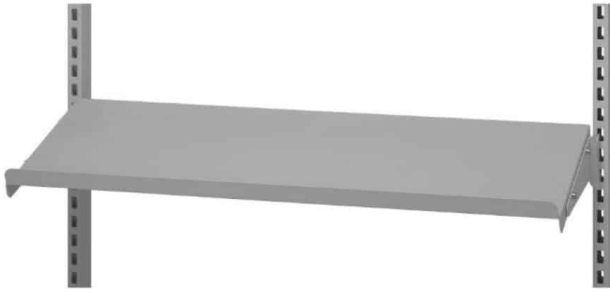

STEEL SHELF GRAY R7004 670X210 MM WITH END PLATES

Dimensions 210 × 645 × 20 mm

[Read more](#)

SKU: 0202000043

Price: from 29,12 €