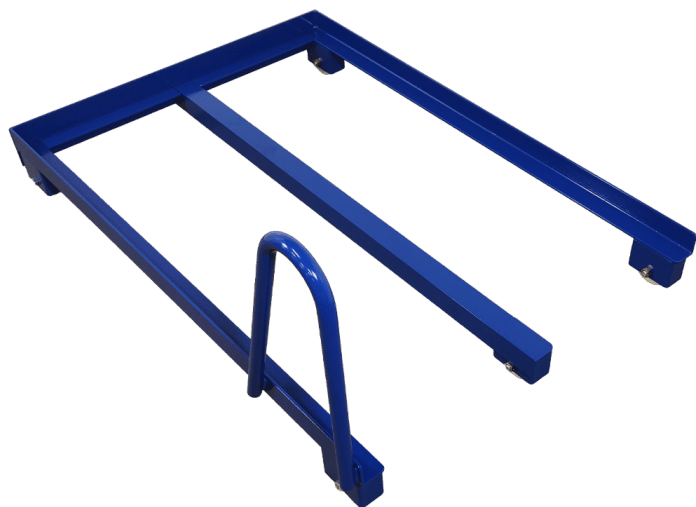

PALLET TRUCK

[Read more](#)

SKU: N/A