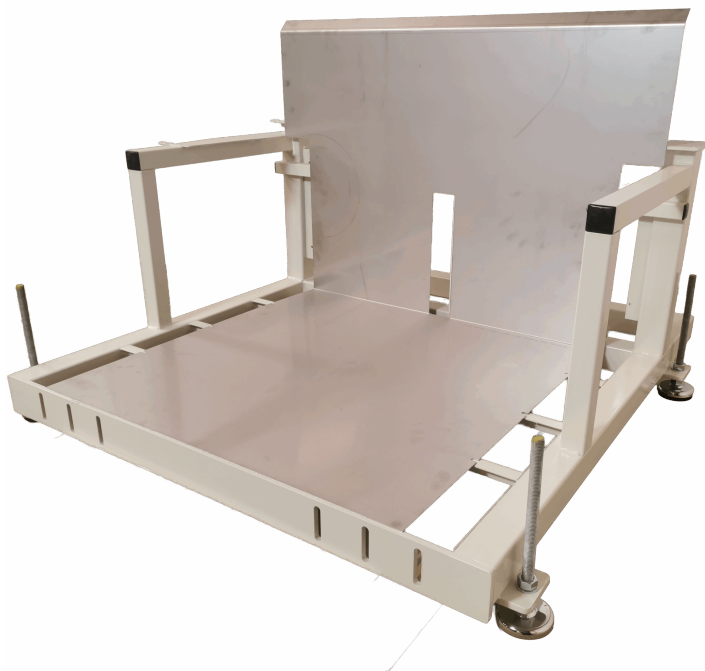

UNWINDER FRAME

[Read more](#)

SKU: N/A