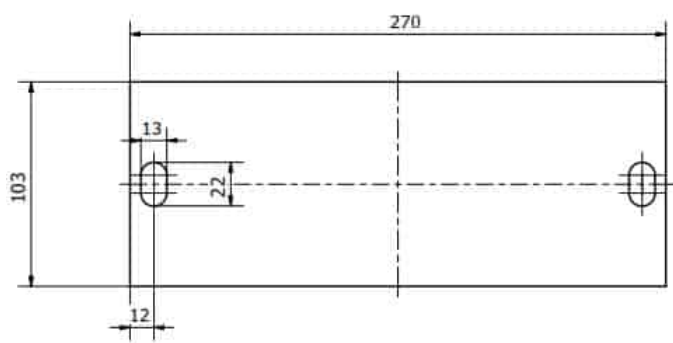

Price: from 8,32 €

Figure 7 Bracket for the BP10 series

Drawing no. 1055W4008

PLATE IN 10MM. 103X270MM

Weight 0,8 kg
Dimensions 27 × 10,3 × 1 mm

[Read more](#)

SKU: 3086800031-3

Price: from 12,48 €