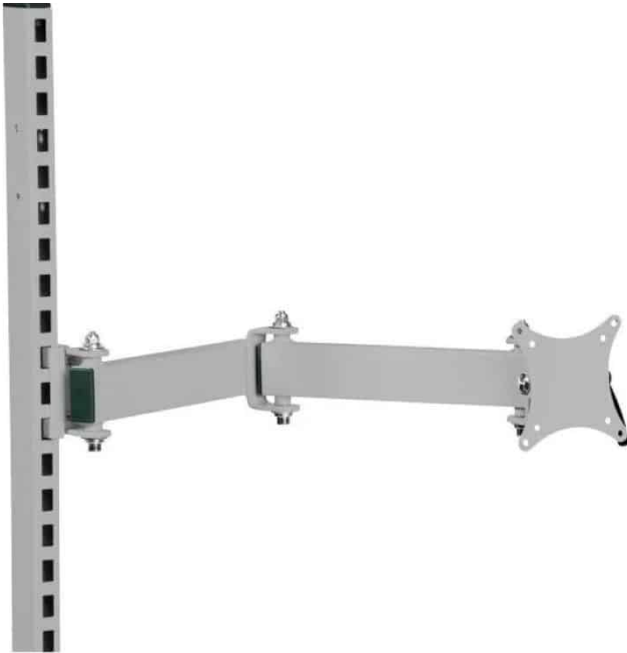

Price: from 29,12 €

MONITOR HOLDER WITH ARM - FOR BACK COLUMN

Weight 5 kg
Dimensions 70 × 360 × 110 mm

[Read more](#)

SKU: 0202000076

Price: from 145,60 €

KEYBOARD HOLDER WITH ARM - FOR BACK COLUMN

[Read more](#)