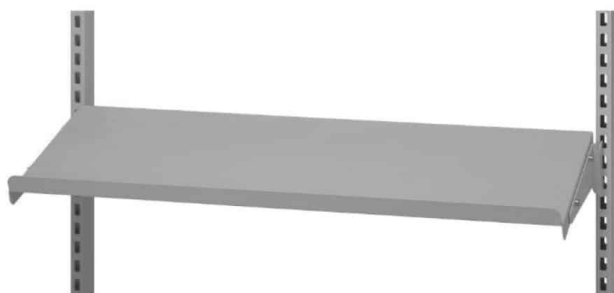

STEEL SHELF GRAY R7004 900X210 MM WITH END PLATES

Dimensions 210 × 90 × 20 mm

[Read more](#)

SKU: 0202000044

Price: from 35,67 €