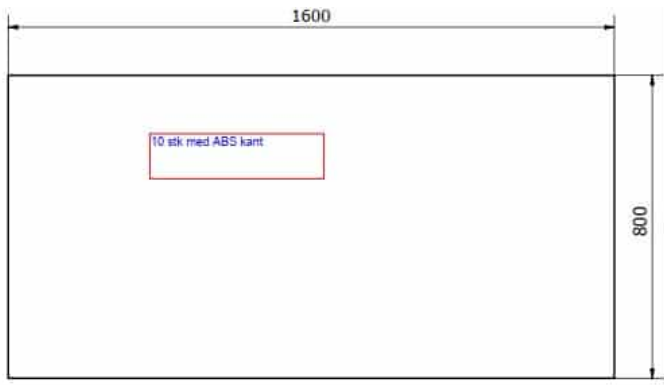

B100000 WORKTOP 1600X800X24 LIGHT GRAY

Dimensions 80 × 160 × 1,6 mm

[Read more](#)

SKU: B100000 bordplade

Price: from 361,14 €