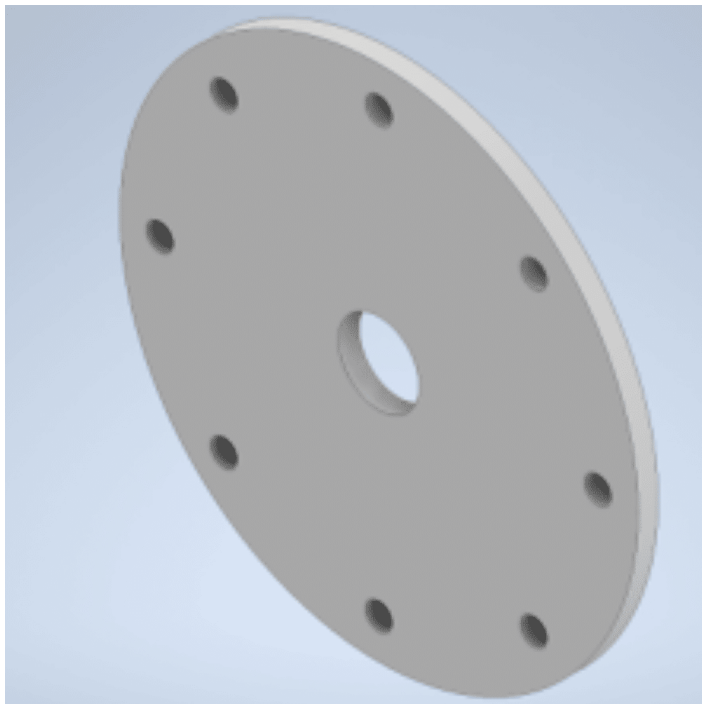

WASHER WITH HOLES Ø130X5MM

Dimensions 13 × 13 × 0,5 mm

[Read more](#)

SKU: 3086800035-14

Price: from 7,02 €