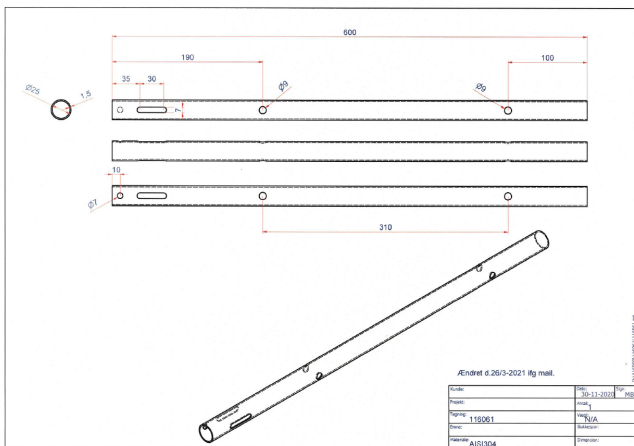

STAINLESS STEEL PROFILE GUIDE 1.5X25X25X600MM

Dimensions 60 × 2,5 × 2,5 mm

[Read more](#)

SKU: 116061

Price: from 27,30 €