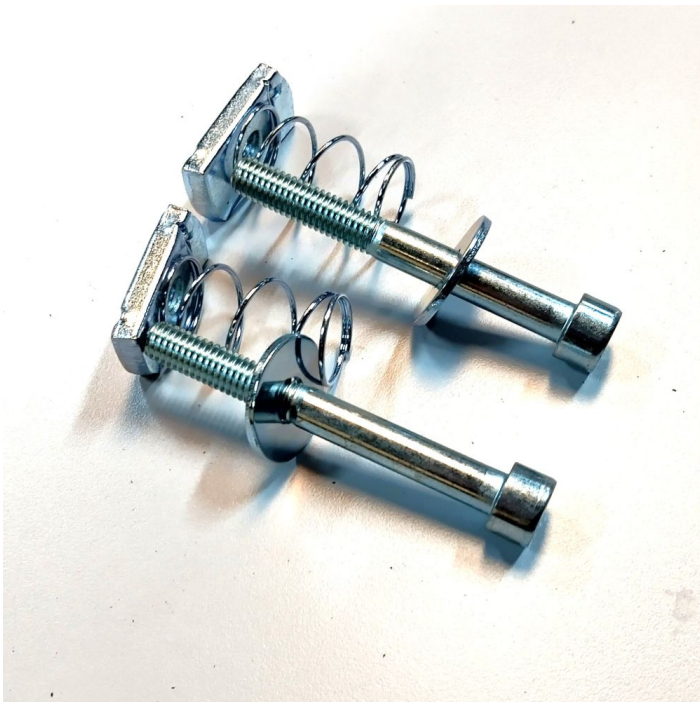

Price: from 5,10 €

TOOL BOARD 480X900 MM R7024

Weight 1,5 kg
Dimensions 870 × 480 × 20 mm

[Read more](#)

SKU: 0202000003

Price: from 48,75 €

MOUNTING BRACKET - SUSPENSION ARM FOR C- PROFILE

Weight 0,2 kg
Dimensions 70 × 70 × 40 mm