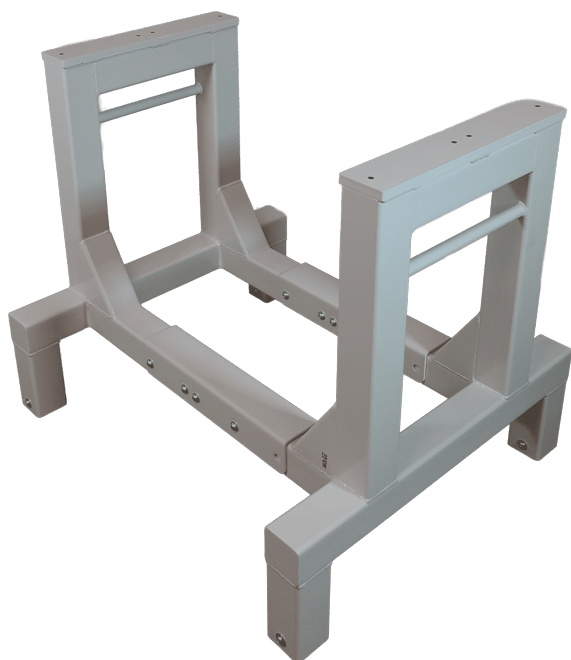

Sizes	250x230x1200mm
approx. weight	100kg
Maximum Load	100kg
Base plate	Steel plate

[Read more](#)

SKU: 1802000001

Price: from 373,75 €

GRID RACK - 1500×700×2000 MM

Sizes	1500x700x2000mm
approx. weight	45kg
Maximum Load	200kg
Wheels	Ø75

[Read more](#)

SKU: N/A

ROLLSTAND FLEX

[Read more](#)

SKU: S110200-1

ROLLSTAND FLEX SINGLE

[Read more](#)

SKU: 3086800140

HANGER RACKS

HANGER STAND ON LEVELING SHOE - MODEL 1

Sizes 1500x500x1600mm,
2000x500x1600mm
approx. weight 9kg
Maximum Load 100kg per suspension rod
Hanger bar Ø30

[Read more](#)

SKU: 1804003001-1

HANGER RACK ON WHEELS - MODEL 2