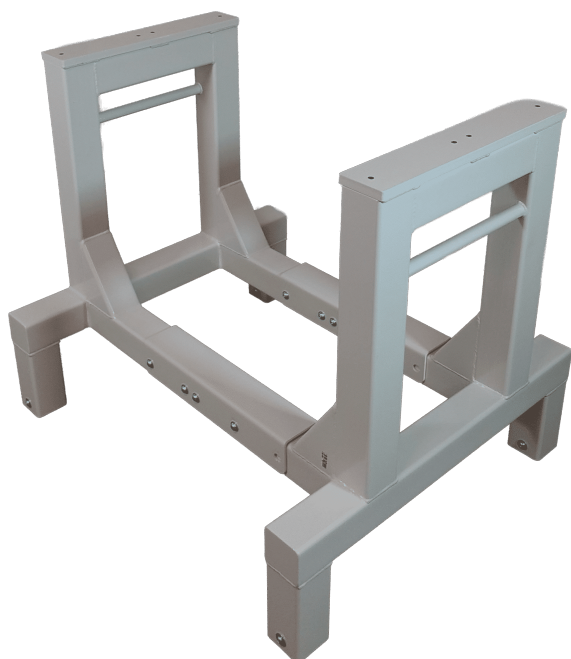

[Read more](#)

SKU: 0202000050-1

ROLLSTAND FLEX SINGLE

[Read more](#)

SKU: 3086800140

HEIGHT ADJUSTABLE TABLE WITH TILT FUNCTION - 900X600MM - DUO-LET 3070

Sizes	900x600x720-1370mm
approx. weight	40kg
Lifting capacity	50kg
Wheels	Ø100
Vip function	up to 80°
Maximum tilting capacity	50 kg