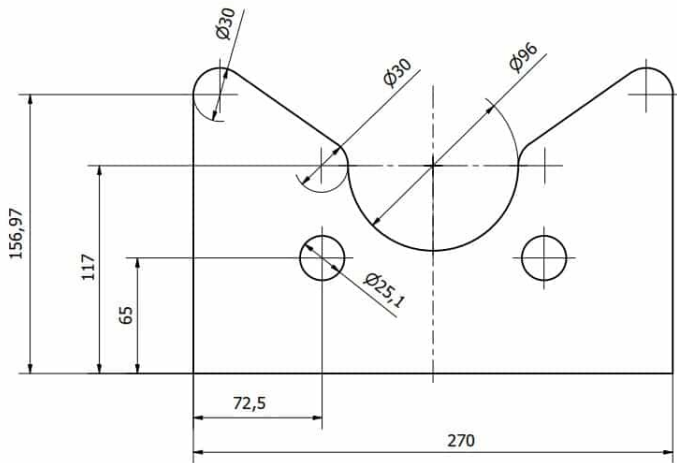

CUT BRACKET PLATE IN 10MM

Weight 1,5 kg
Dimensions 1 × 27 × 18 mm

[Read more](#)

SKU: 3086800031-2

Price: from 17,94 €

STAINLESS STEEL PLUG FOR TAPE/LINER STAND

Dimensions 4 × 2 × 2 mm

[Read more](#)