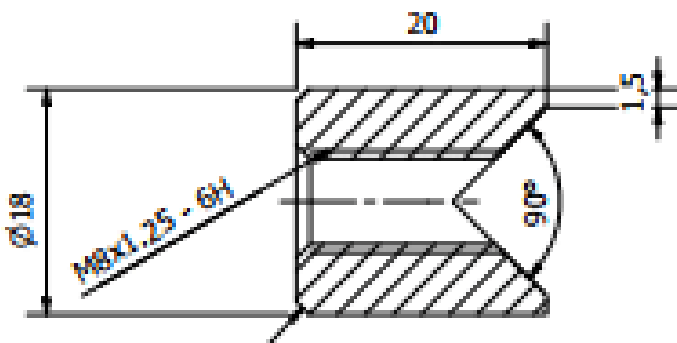

STAINLESS STEEL PLUG FOR TAPE/LINER STAND

Dimensions 4 × 2 × 2 mm

[Read more](#)

SKU: B100000-Ø18X20 M8-90

Price: from 10,40 €