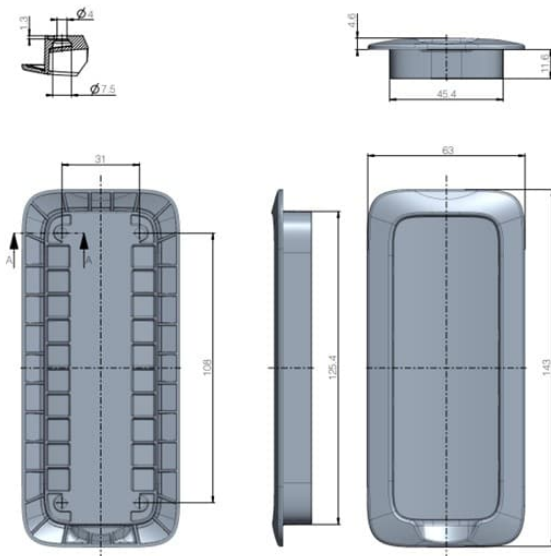

MOUNTING PLATE FOR REMOTE CONTROL W/MAGNET LINK

Weight 0,1 kg
Dimensions 1,2 × 5 × 14,3 mm

[Read more](#)

SKU: MB001

Price: from 8,32 €