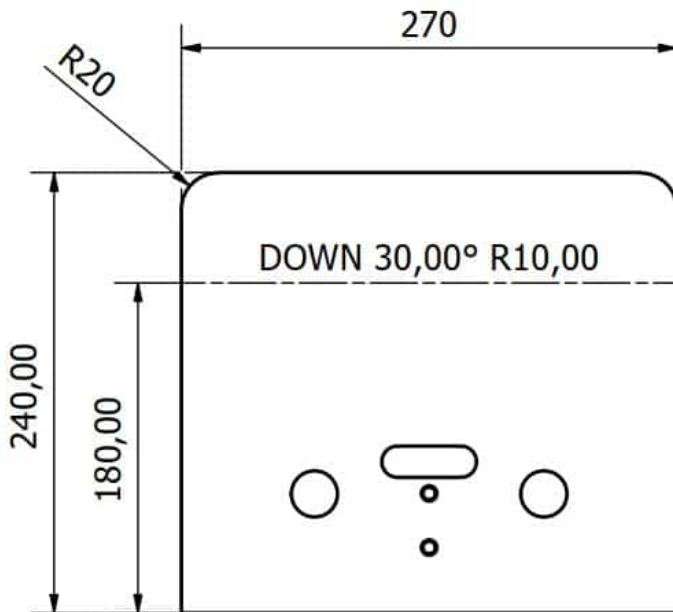

CURVED BRACKET IN 10MM PLATE

Weight 1,5 kg
Dimensions 30 × 27 × 24 mm

[Read more](#)

SKU: 3086800031-1

Price: from 30,68 €