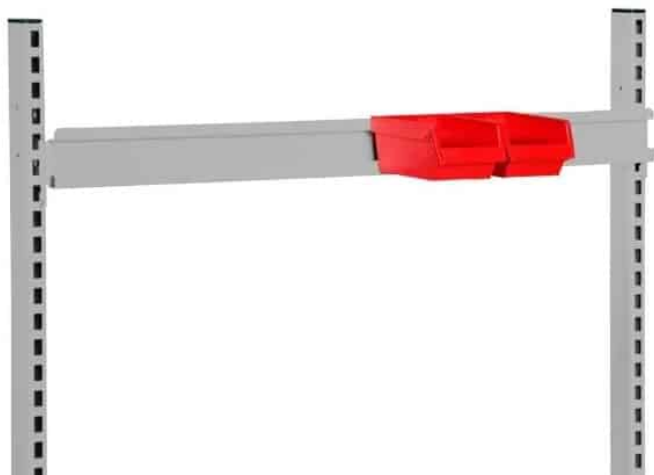

SUSPENSION RAIL 900 MM R7004

Dimensions 20 × 900 × 80 mm

[Read more](#)

SKU: 0202000007

Price: from 13,39 €