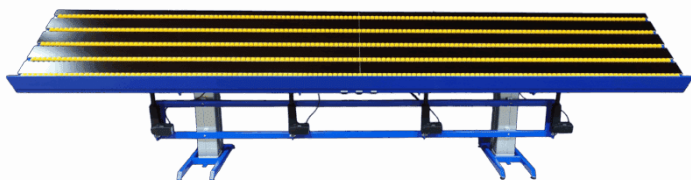

[Read more](#)

SKU: 104310003-3

SIT-TO-STAND TABLE WITH TILT FUNCTION - ERG-O-LET 310 - MODEL 4

Sizes	1600x800mm, 1800x800mm, 2000x800mm
approx. weight	120kg
Lifting capacity	400kg
Lifting columns	2 pcs. LA31 – 450 slg. 1 pcs. tilt actuator 400 slg.
Vip function	up to 80°
Front edge	50 mm above frame – Bolted, removable.
Wheels	Ø75
Table top	15 mm birch plywood film/film, Laminate worktop 22mm (ABS Edge)
Cable holder overhang	2x400mm
Surface-mounted frame	for superstructure
Maximum tilting capacity	200 kg. per tilt actuator

[Read more](#)

SKU: 0102312002

HEIGHT ADJUSTABLE TABLE WITH TILT FUNCTION - 900X600MM - DUO-LET 3070

Sizes	900x600x720-1370mm
approx. weight	40kg
Lifting capacity	50kg
Wheels	Ø100
Vip function	up to 80°
Maximum tilting capacity	50 kg

[Read more](#)

SKU: N/A

HEIGHT ADJUSTABLE TABLE WITH TILT FUNCTION - 4000X750MM - ERG-O-LIFT 300

Sizes	4000x750x800-1300mm
approx. weight	350kg
Lifting capacity	400kg
Table top	15 mm birch plywood film/film
Front edge	50mm above the worktop
Vip function	up to 80°
Roller rails	5 pieces that can be raised/lowered under the worktop
Gas dampers	2 pcs – 500 pcs.
Lifting columns	2 DL2 – 500 slg (raise/lower), 4 LA31 – 250 slg (tilt), 4 Baselift – 100 slg (roller tracks)
Maximum tilting capacity	400 kg

[Read more](#)

SKU: S110423

HEIGHT ADJUSTABLE TABLE WITH TILT FUNCTION - 2100X1000 MM - ERG-O- LIFT 300

Sizes	2100x1000x700-1000mm
approx. weight	150kg
Lifting capacity	400kg
Table top	15 mm birch plywood film/film
Vip function	2 separate tilt functions
Maximum tilting capacity	200 kg. per tilt actuator