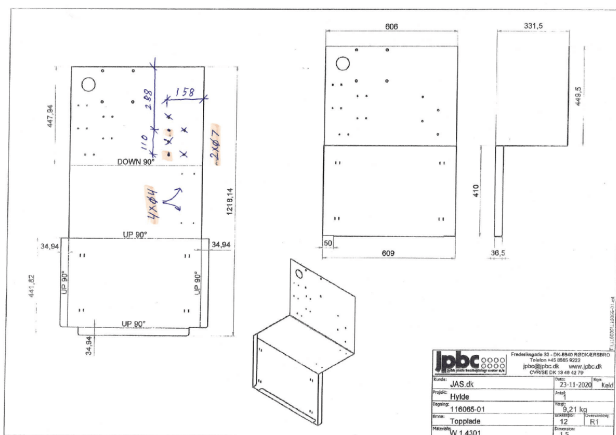

TOP PLATE SHELF STAINLESS STEEL 1.5MM (CONSISTS OF 2 PARTS)

Dimensions 10 × 5 × 2,5 mm

[Read more](#)

SKU: 116065

Price: from 213,45 €