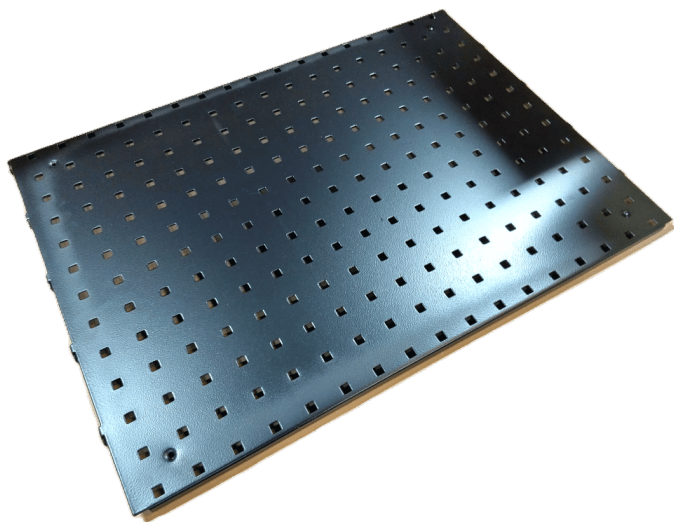

Price: from 5,10 €

TOOL BOARD 480X900 MM R7024

Weight 1,5 kg
Dimensions 870 × 480 × 20 mm

[Read more](#)

SKU: 0202000003

Price: from 48,75 €

MOUNTING BRACKET - SUSPENSION ARM FOR C- PROFILE

Weight 0,2 kg
Dimensions 70 × 70 × 40 mm