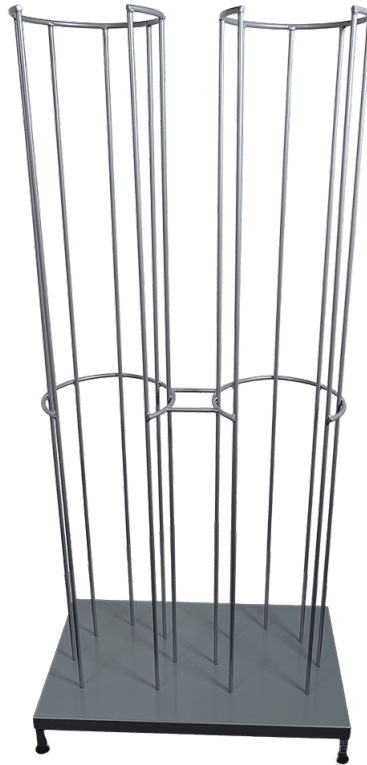

Sizes	440x420x630-900mm
approx. weight	10.5kg
Maximum Load	30kg
still shoes	4 pcs.
Low	

[Read more](#)

SKU: 1804099003-3

Price: from 146,25 €

HEIGHT-ADJUSTABLE WASTE RACK WITH LID - MODEL 4

Sizes	440x420x630-900mm
approx. weight	11kg
Maximum Load	30kg
Wheels	Ø75
Low	

SKU: 1804099075

Price: from 253,50 €

OTHER STANDS

TOOL BOARD ON WHEELS

Sizes	930x600x1700mm
Base plate	10mm compact laminate
Wheels	4 pcs. TENTE Ø125 2 w/brake. 2 w/o brake

[Read more](#)

SKU: 1804003009

Price: from 1.097,85 €