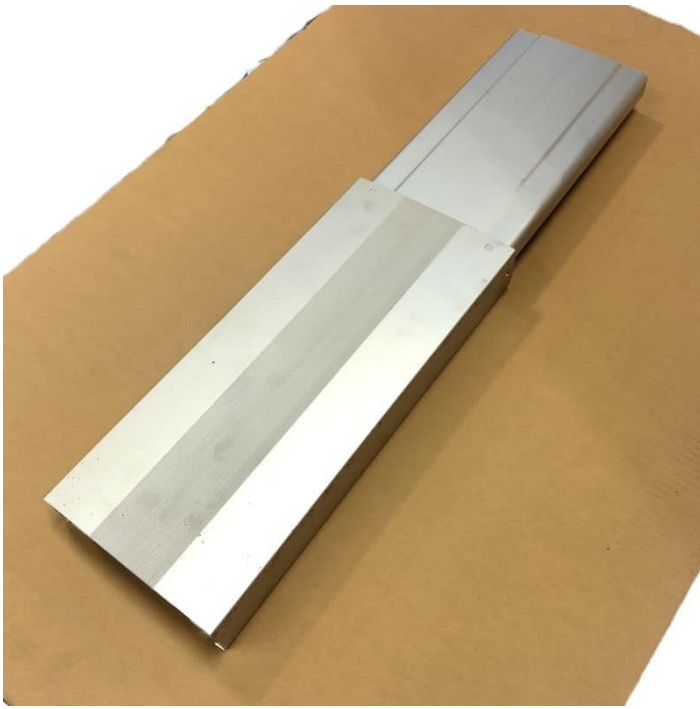

ALUMINUM RAIL GUIDE FOR RAISE/LOWER - LEFT

Weight 7 kg

[Read more](#)

SKU: 2001000077

Price: from 299,00 €