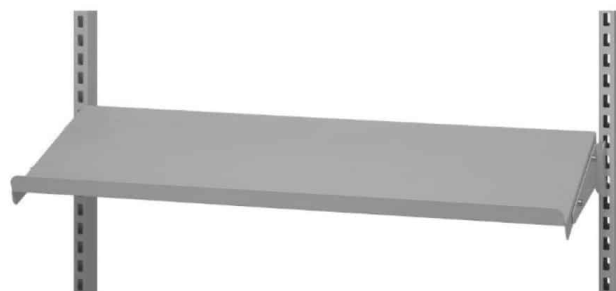

STEEL SHELF GRAY R7004 670X210 MM WITH END PLATES

Dimensions 210 × 645 × 20 mm

[Read more](#)

SKU: 0202000043

Price: from 29,12 €