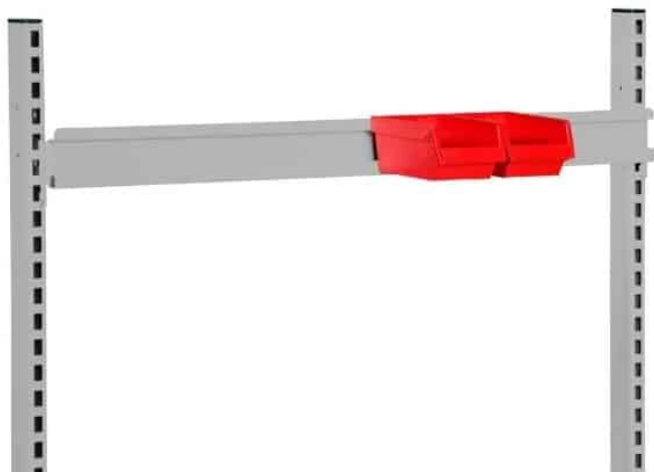

SUSPENSION RAIL 900 MM R7004

Dimensions 20 × 900 × 80 mm

[Read more](#)

SKU: 0202000007

Price: from 13,39 €