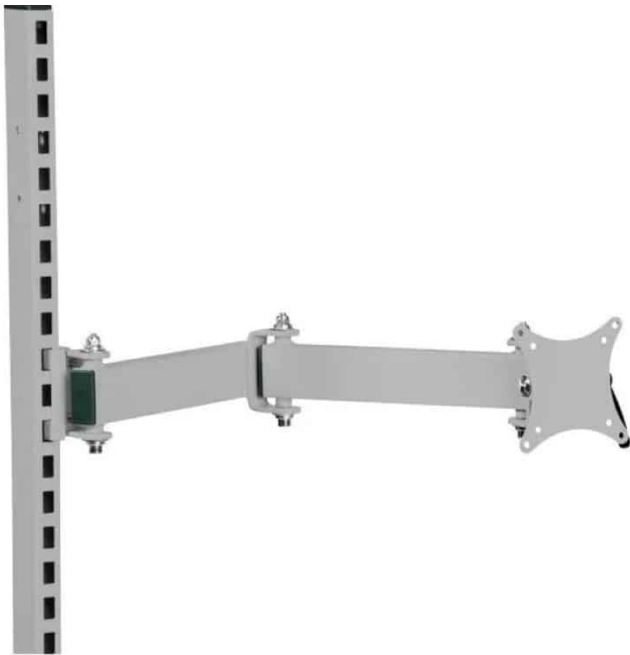

MONITOR HOLDER WITH ARM - FOR BACK COLUMN

Weight 5 kg
Dimensions 70 × 360 × 110 mm

[Read more](#)

SKU: 0202000076

Price: from 145,60 €