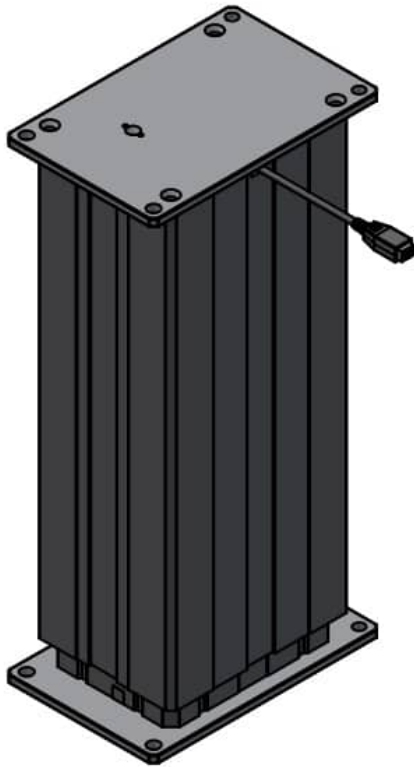

DL20370-00 LINAK ACTUATOR DL27XCA00350505

Weight 10 kg
Dimensions 16 × 25 × 51 mm

[Read more](#)

SKU: DL20370-00

Price: from 470,34 €