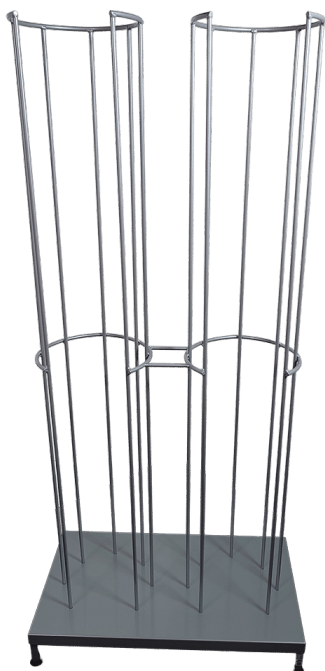

STAND FOR SAFETY HELMETS - 2 SECTIONS - 780X470X1600MM

[Read more](#)

SKU: 1803000002

Price: from 632,45 €