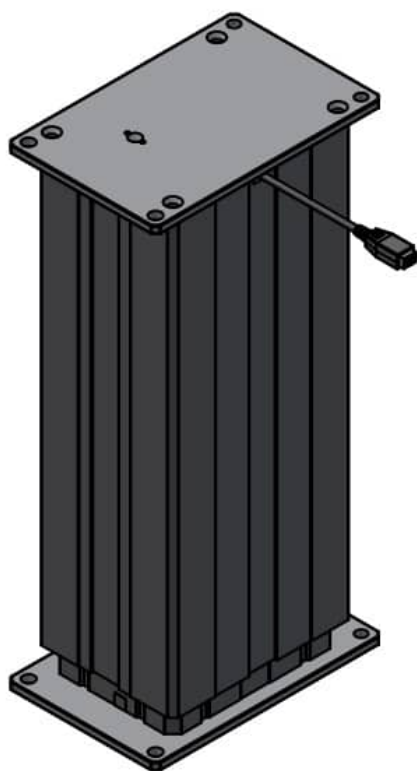

DL20370-00 LINAK ACTUATOR DL27XCA00350505

Weight 10 kg
Dimensions 16 × 25 × 51 mm

[Read more](#)

SKU: DL20370-00

Price: from 470,34 €