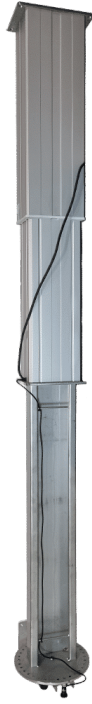

STAINLESS STEEL HEIGHT- ADJUSTABLE MONITOR HOLDER - CEILING MOUNTING

[Read more](#)

SKU: N/A