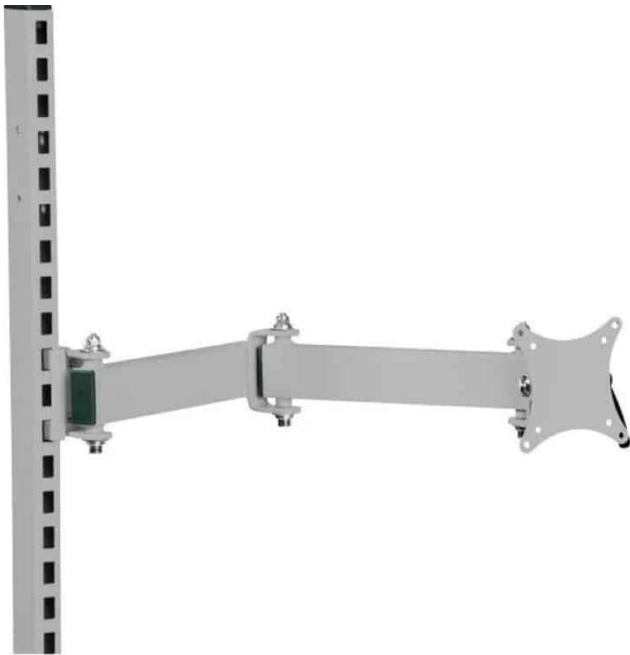

## MONITOR HOLDER WITH ARM - FOR BACK COLUMN

Weight 5 kg  
Dimensions 70 × 360 × 110 mm

[Read more](#)

**SKU:** 0202000076

**Price:** from 145,60 €