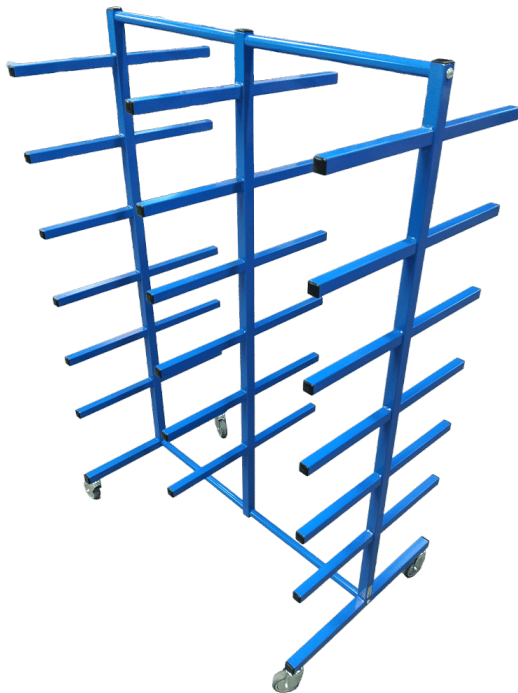

BRANCH RACK ON WHEELS - 1000X600X1500MM

[Read more](#)

SKU: 1402003002