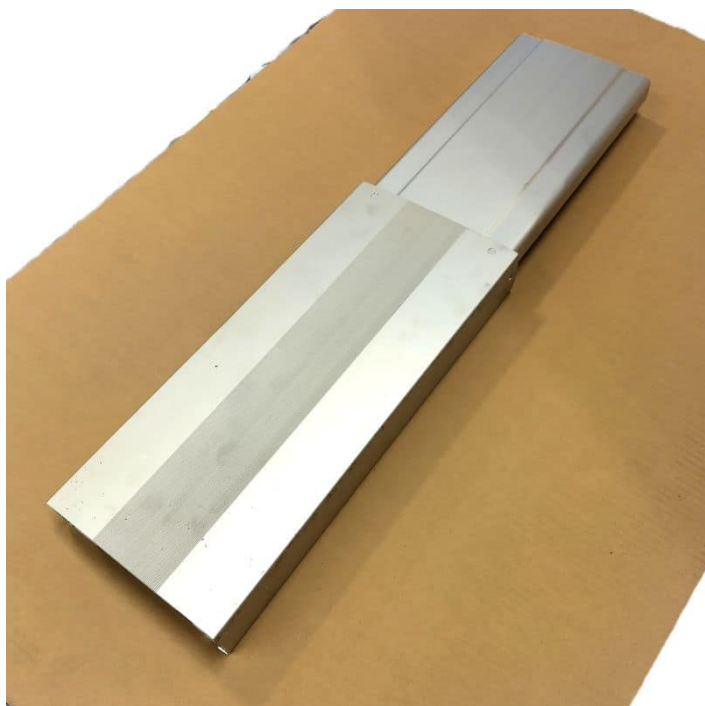

ALUMINUM RAIL GUIDE FOR RAISE/LOWER - LEFT

Weight 7 kg

[Read more](#)

SKU: 2001000077

Price: from 299,00 €