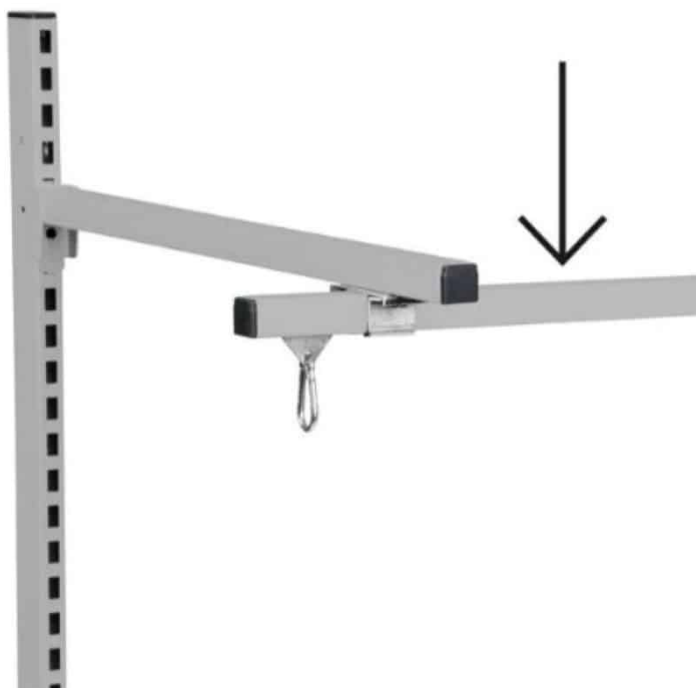

C-PROFILE RAIL SUSPENSION RAIL 1990 MM R7004

Dimensions 1990 × 30 × 30 mm

[Read more](#)

SKU: 0202000045

Price: from 33,49 €