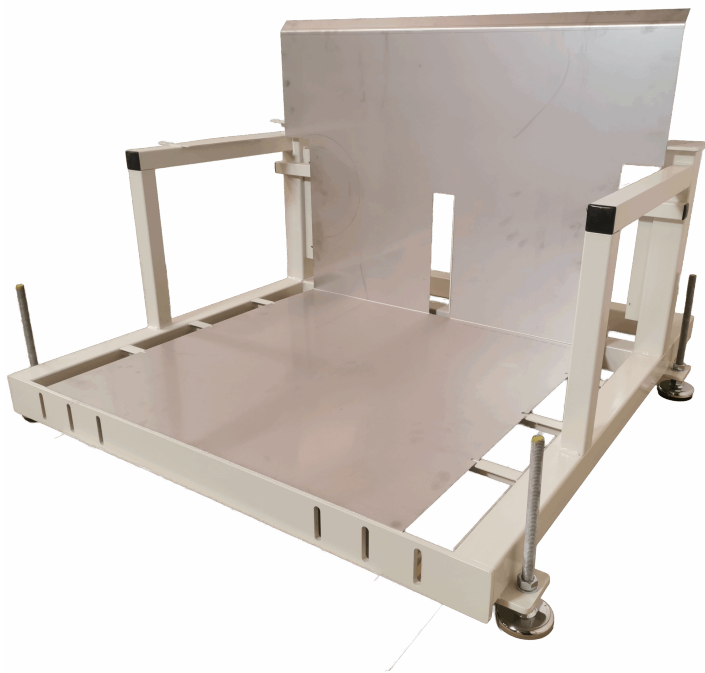

UNWINDER FRAME

[Read more](#)

SKU: N/A