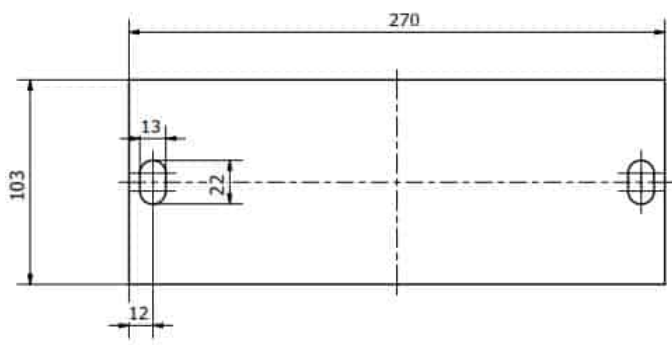

Price: from 3,28 €

Figure 7 Bracket for the BP10 series

Drawing no. 1055W4008

MOUNTING PLATE FOR REMOTE CONTROL W/MAGNET LINAK

Weight 0,1 kg
Dimensions 1,2 × 5 × 14,3 mm

[Read more](#)

SKU: MB001

Price: from 8,32 €