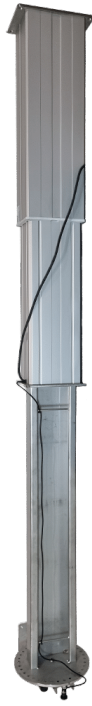

STAINLESS STEEL HEIGHT- ADJUSTABLE MONITOR HOLDER - CEILING MOUNTING

Sizes

1570 – 2070mm

Lifting capacity

100 kg

Operation

Bluetooth remote control

[Read more](#)

SKU: N/A