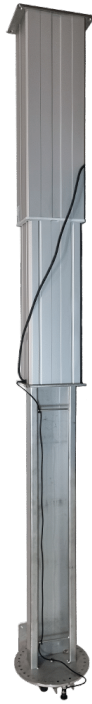

STAINLESS STEEL HEIGHT- ADJUSTABLE MONITOR HOLDER - CEILING MOUNTING

Sizes

1570 – 2070mm

Lifting capacity

100 kg

Operation

Bluetooth remote control

[Read more](#)

SKU: N/A