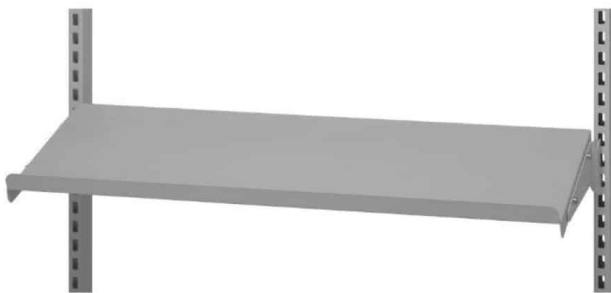

STEEL SHELF GRAY R7004 900X210 MM WITH END PLATES

Dimensions 210 × 90 × 20 mm

[Read more](#)

SKU: 0202000044

Price: from 35,67 €