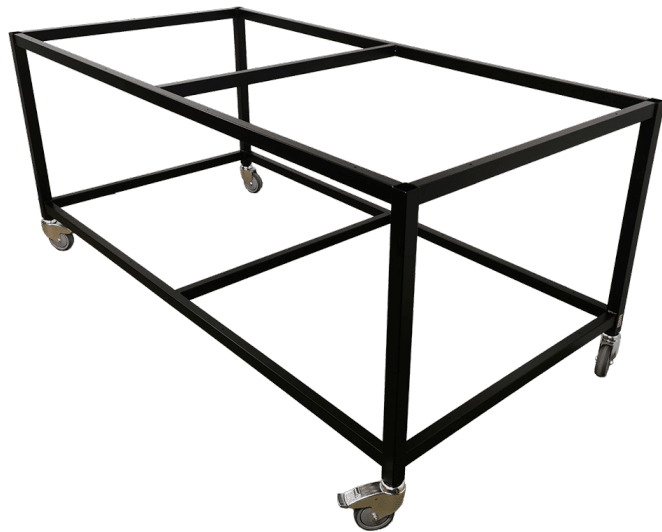

PACKING TABLE FRAME - ROBUST AND MOBILE WORKSTATION

Sizes
approx. weight
Maximum Load
Prepared for
Wheels

2000x1000x840mm
45kg
400kg
Sheet metal assembly
Ø100

[Read more](#)

SKU: N/A