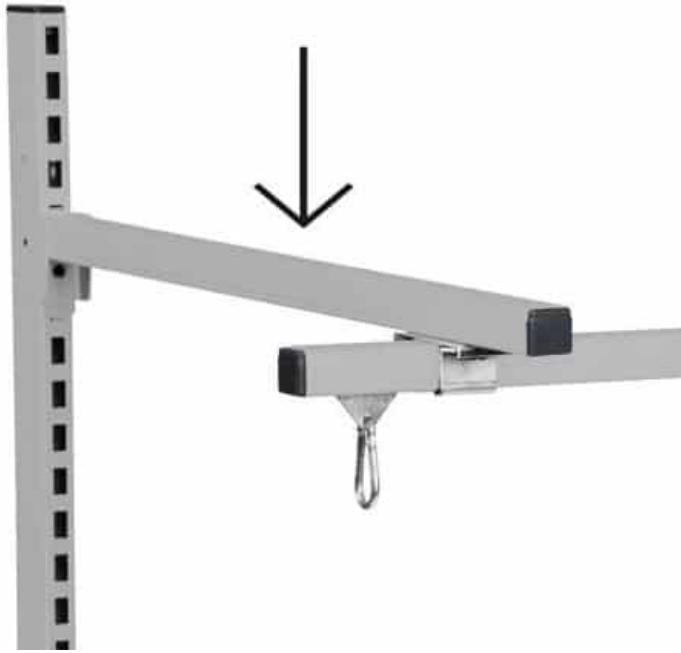

SUSPENSION ARM 700 MM R7004

Dimensions 700 × 30 × 30 mm

[Read more](#)

SKU: 0202000009

Price: from 13,78 €