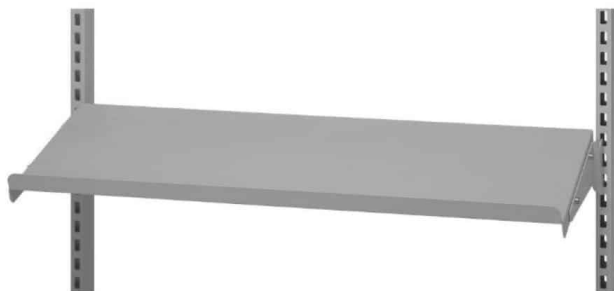

STEEL SHELF GRAY R7004 670X210 MM WITH END PLATES

Dimensions 210 × 645 × 20 mm

[Read more](#)

SKU: 0202000043

Price: from 29,12 €

MONITOR HOLDER WITH ARM - FOR BACK COLUMN

Weight 5 kg
Dimensions 70 × 360 × 110 mm