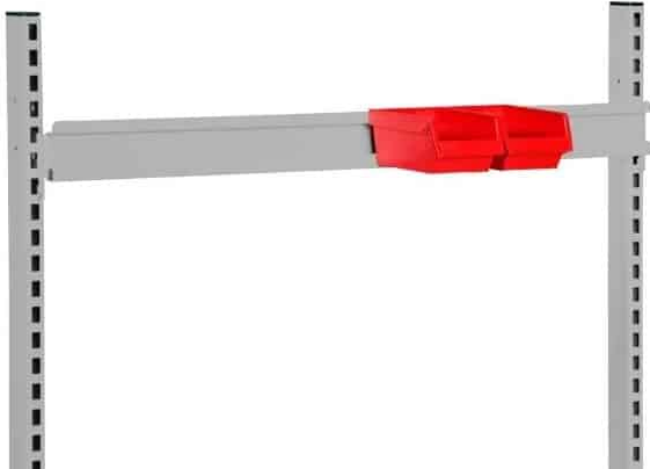

SUSPENSION RAIL 900 MM R7004

Dimensions 20 × 900 × 80 mm

[Read more](#)

SKU: 0202000007

Price: from 13,39 €