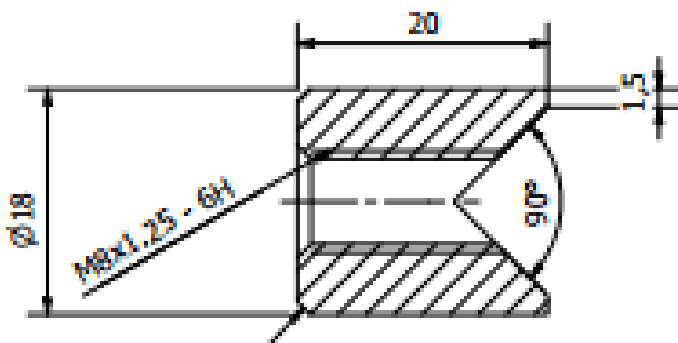

STAINLESS STEEL PLUG FOR TAPE/LINER STAND

Dimensions 4 × 2 × 2 mm

[Read more](#)

SKU: B100000-Ø18X20 M8-90

Price: from 10,40 €