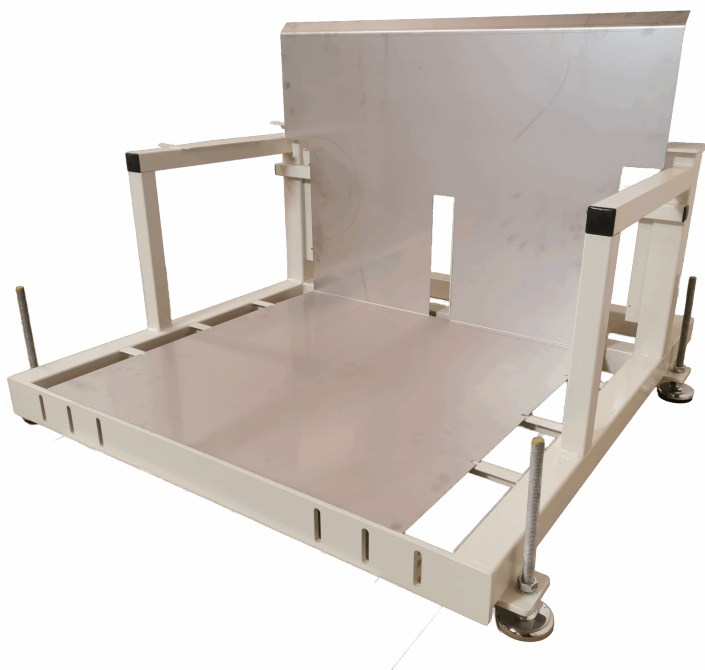

UNWINDER FRAME

[Read more](#)

SKU: N/A