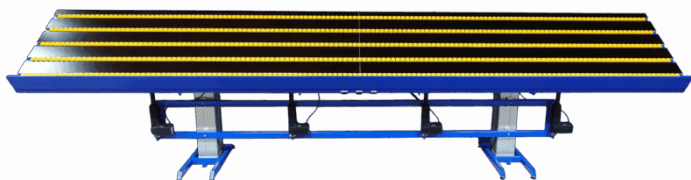

HEIGHT ADJUSTABLE TABLE WITH TILT FUNCTION - 2100X1000 MM - ERG-O- LIFT 300

Sizes	2100x1000x700-1000mm
approx. weight	150kg
Lifting capacity	400kg
Table top	15 mm birch plywood film/film
Vip function	2 separate tilt functions
Maximum tilting capacity	200 kg. per tilt actuator

[Read more](#)

SKU: N/A

HEIGHT ADJUSTABLE TABLE WITH TILT FUNCTION - 4000X750MM - ERG-O-LIFT 300

Sizes	4000x750x800-1300mm
approx. weight	350kg
Lifting capacity	400kg
Table top	15 mm birch plywood film/film
Front edge	50mm above the worktop
Vip function	up to 80°
Roller rails	5 pieces that can be raised/lowered under the worktop
Gas dampers	2 pcs - 500 pcs.
Lifting columns	2 DL2 - 500 slg (raise/lower), 4 LA31 - 250 slg (tilt), 4 Baselift - 100 slg (roller tracks)
Maximum tilting capacity	400 kg

[Read more](#)

SKU: S110423