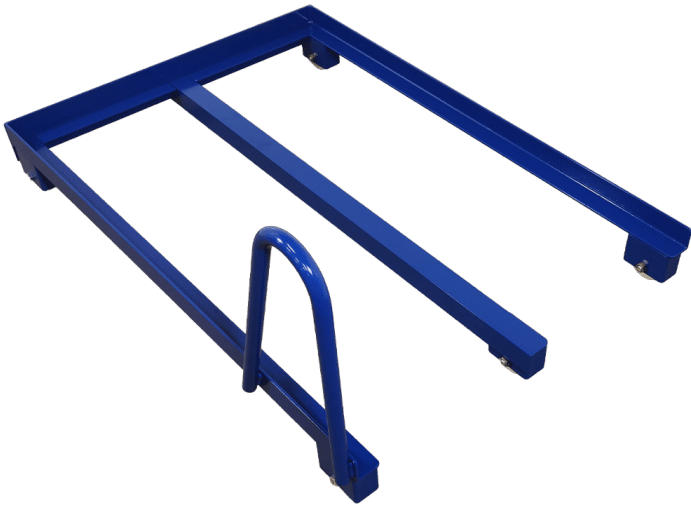

PALLET TRUCK

[Read more](#)

SKU: N/A