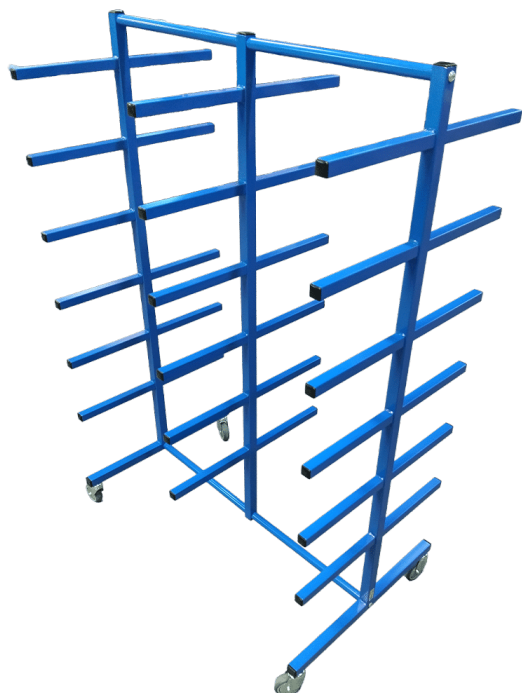

BRANCH RACK ON WHEELS - 1000X600X1500MM

Sizes	1000x600x1500mm
approx. weight	20kg
Maximum Load	100kg
Distance between branches	200mm
Wheels	4pcs Ø75 w/brakes

[Read more](#)

SKU: 1402003002