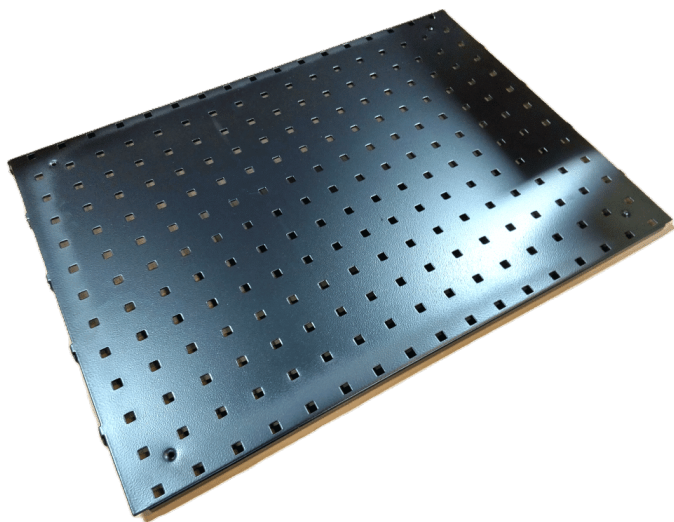

TOOL BOARD 480X900 MM R7024

Weight 1,5 kg
Dimensions 870 × 480 × 20 mm

[Read more](#)

SKU: 0202000003

Price: from 48,75 €