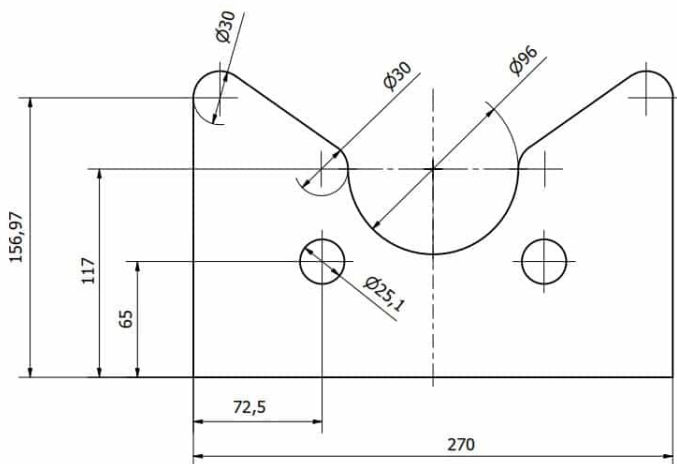

DRAWER SECTION 3X100MM TOP HUNG

Weight 19 kg
Dimensions 500 × 385 × 435 mm

[Read more](#)

SKU: 184480408

Price: from 622,70 €

CUT BRACKET PLATE IN 10MM

Weight 1,5 kg
Dimensions 1 × 27 × 18 mm

[Read more](#)