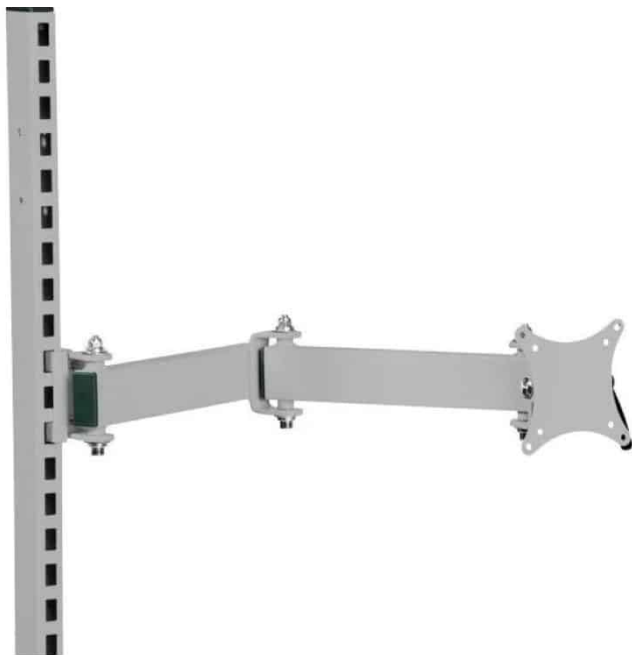

MONITOR HOLDER WITH ARM - FOR BACK COLUMN

Weight 5 kg
Dimensions 70 × 360 × 110 mm

[Read more](#)

SKU: 0202000076

Price: from 145,60 €