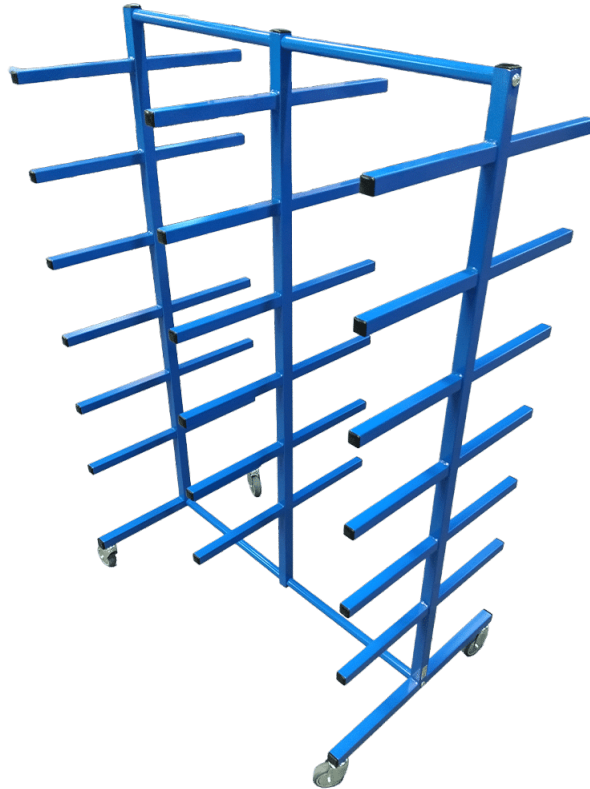

BRANCH RACKS