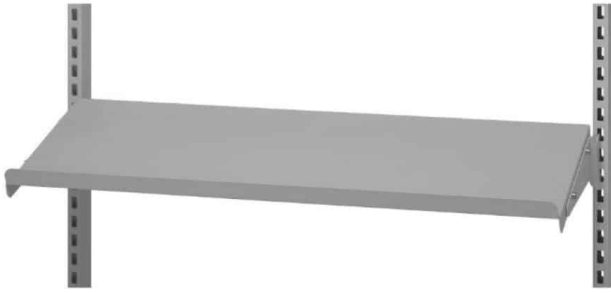

STEEL SHELF 900X300 MM R7004

Weight 2 kg
Dimensions 300 × 875 × 20 mm

[Read more](#)

SKU: 0202000005

Price: from 37,70 €