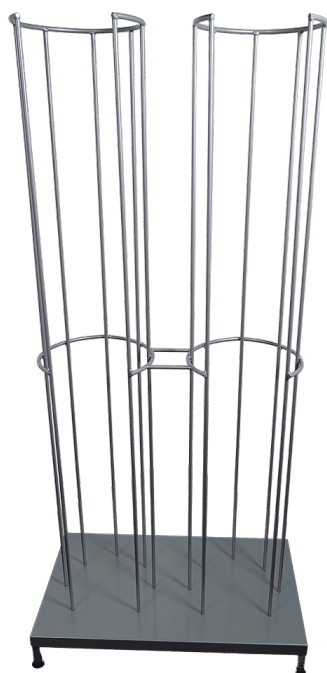

STAND FOR SAFETY HELMETS - 2 SECTIONS - 780X470X1600MM

Sizes	780x470x100mm
approx. weight	40kg
Maximum Load	150kg

[Read more](#)

SKU: 1803000002

Price: from 632,45 €