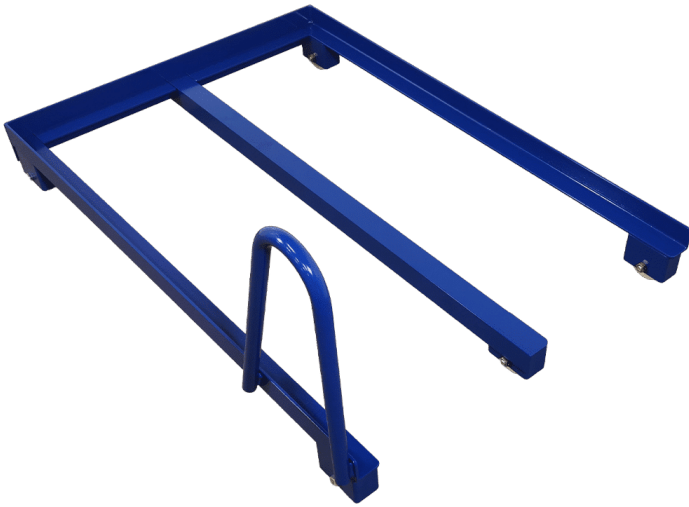

PALLET TRUCK

[Read more](#)

SKU: N/A