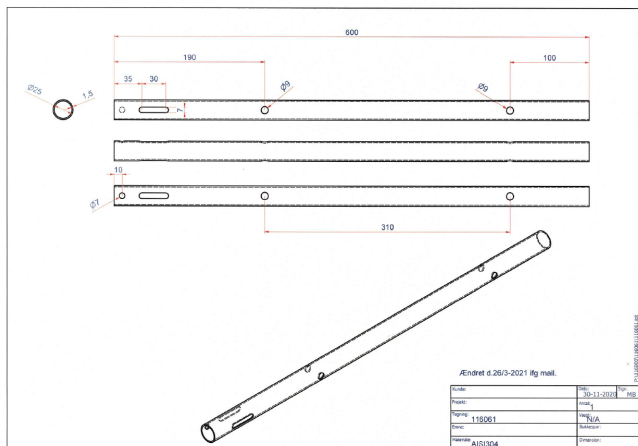

STAINLESS STEEL PROFILE GUIDE 1.5X25X25X600MM

Dimensions 60 × 2,5 × 2,5 mm

[Read more](#)

SKU: 116061

Price: from 27,30 €