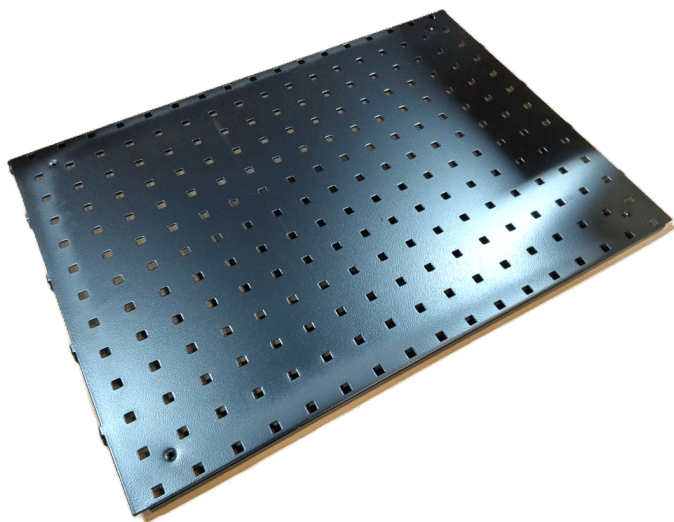

Price: from 40,30 €

ACCESSORIES FOR HEIGHT ADJUSTABLE TABLE

TOOL BOARD 480X670 MM R7024

Weight 1,2 kg
Dimensions 20 × 640 × 480 mm

[Read more](#)

SKU: 0202000002

Price: from 38,35 €

PICKING BOX 250X148X130 (DXWXH) GRAY