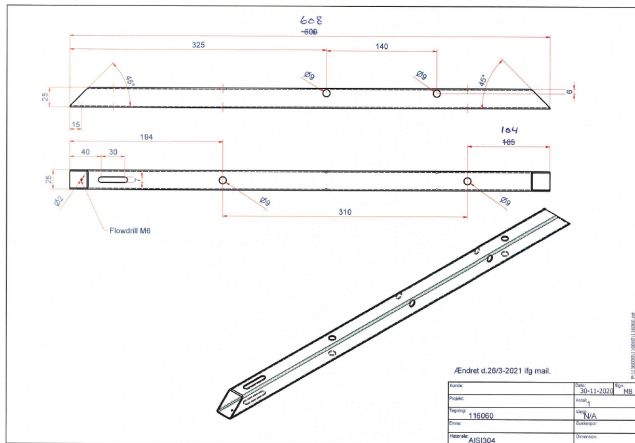

STAINLESS STEEL PROFILE GUIDE 1.5X25X25X608MM

Dimensions $60 \times 2,5 \times 2,5$ mm

[Read more](#)

SKU: 116060

Price: from 23,40 €