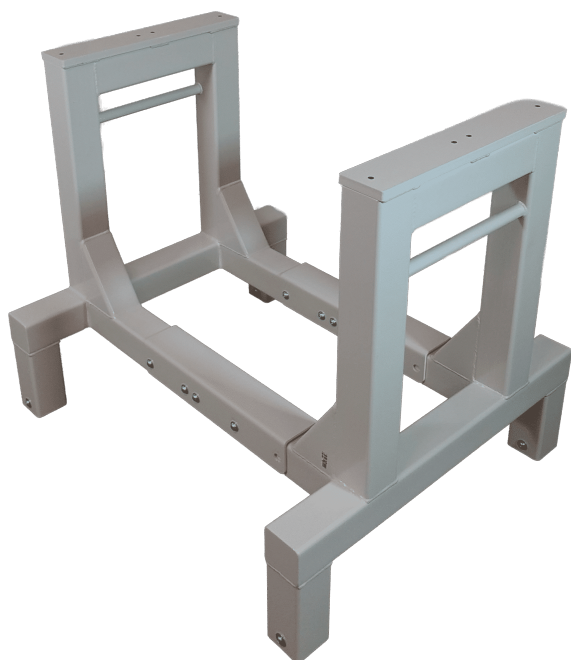

ROLLSTAND FLEX SINGLE

[Read more](#)

SKU: 3086800140