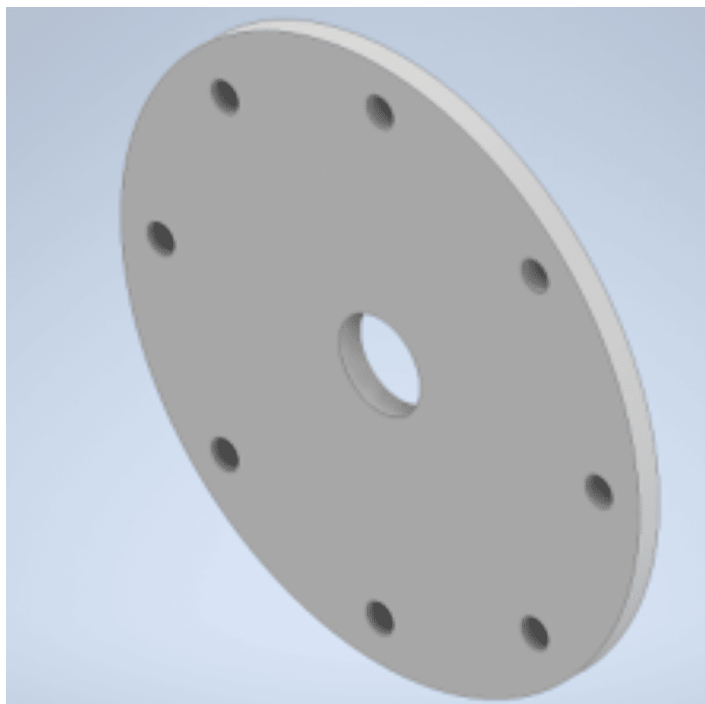

WASHER WITH HOLES Ø130X5MM

Dimensions 13 × 13 × 0,5 mm

[Read more](#)

SKU: 3086800035-14

Price: from 7,02 €