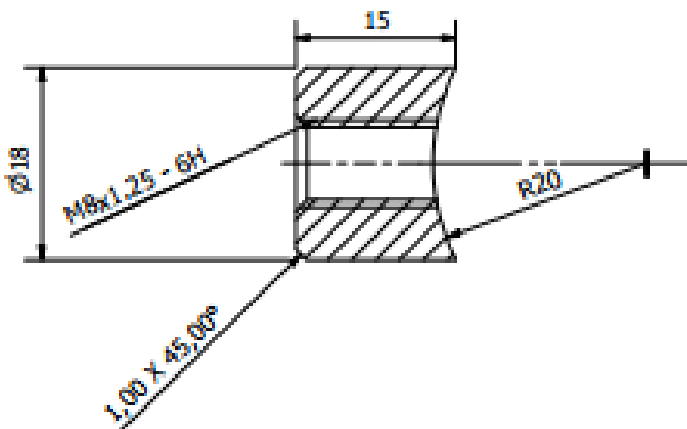

[Read more](#)

SKU: B100000-Ø36xM16-25 st_6G

Price: from 9,69 €

STAINLESS STEEL PLUG FOR TAPE/LINER STAND

Weight 0,3 kg
Dimensions 4 × 2 × 2 mm

[Read more](#)

SKU: B100000-Ø18X15-M8-R2

Price: from 7,54 €