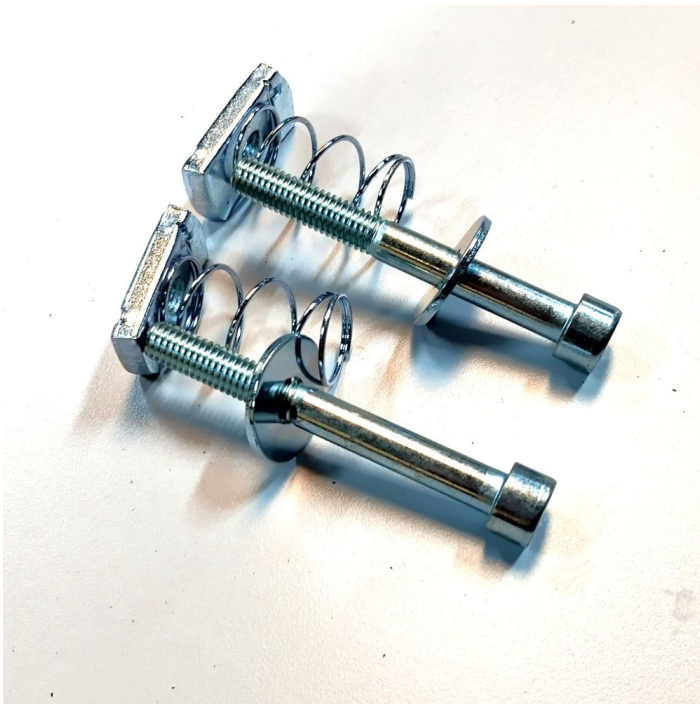

SKU: 2001000004

Price: from 5,10 €

TOOL BOARD 480X900 MM R7024

Weight 1,5 kg
Dimensions 870 × 480 × 20 mm

[Read more](#)

SKU: 0202000003

Price: from 48,75 €

MOUNTING BRACKET - SUSPENSION ARM FOR C- PROFILE