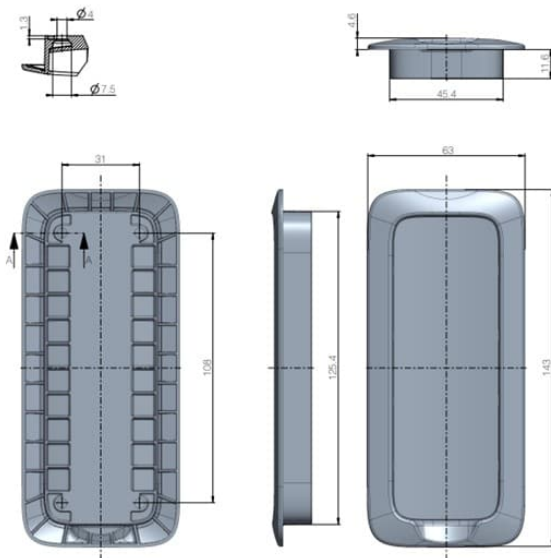

Price: from 3,28 €

Figure 7 Bracket for the BP10 series

Drawing no. 1055W4008

MOUNTING PLATE FOR REMOTE CONTROL W/MAGNET LINAK

Weight 0,1 kg
Dimensions 1,2 × 5 × 14,3 mm

[Read more](#)

SKU: MB001

Price: from 8,32 €