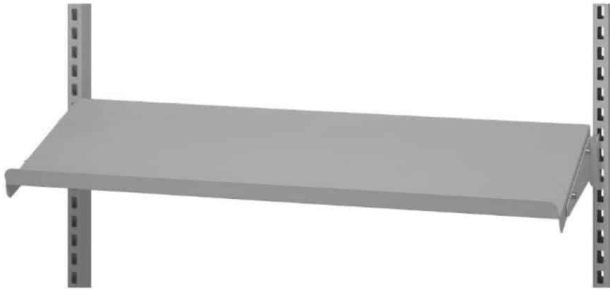

STEEL SHELF 670X300 MM R7004

Dimensions 300 × 645 × 20 mm

[Read more](#)

SKU: 0202000004

Price: from 30,55 €