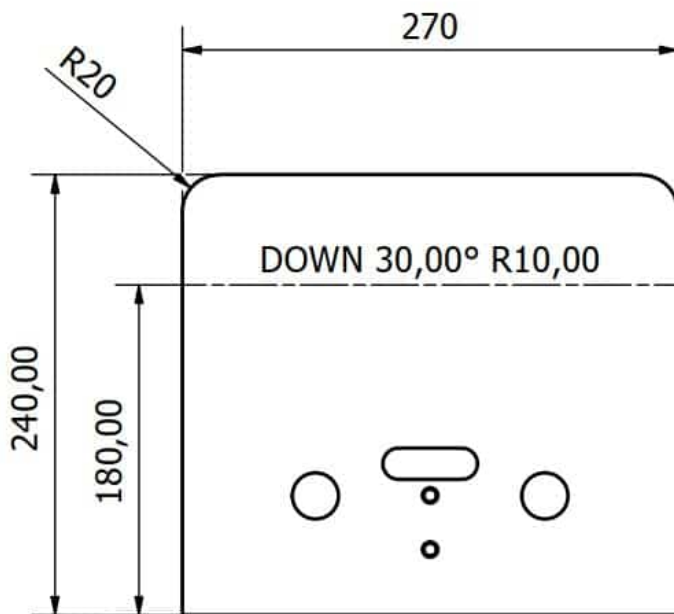

CURVED BRACKET IN 10MM PLATE

Weight 1,5 kg
Dimensions 30 × 27 × 24 mm

[Read more](#)

SKU: 3086800031-1

Price: from 30,68 €