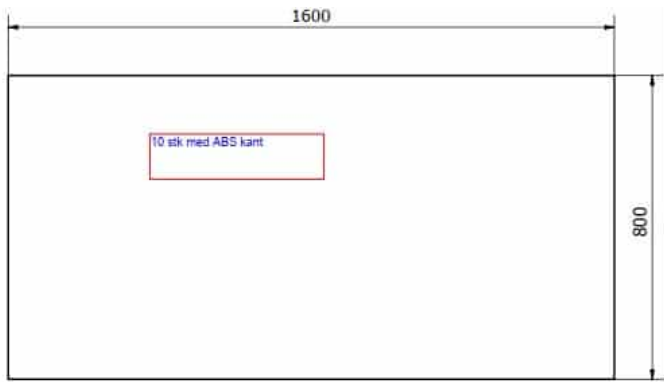

Price: from 3.987,75 €

HAND GRIP M8X30 BLACK

Dimensions 17 × 40 × 40 mm

[Read more](#)

SKU: 83D40M 8x30/20 1

B100000 WORKTOP 1600X800X24 LIGHT GRAY

Dimensions 80 × 160 × 1,6 mm

[Read more](#)