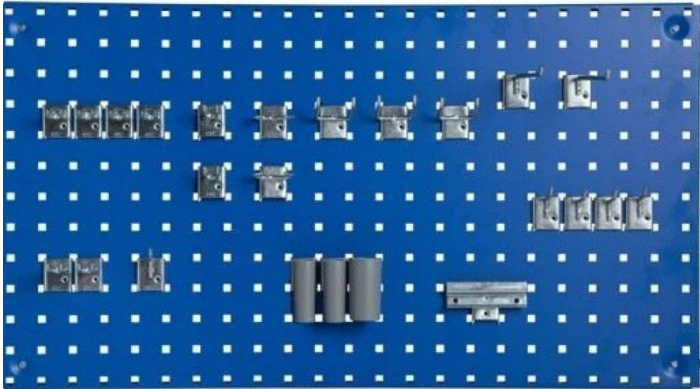

TOOL BOARD HOOK SET 24 PIECES

[Read more](#)

SKU: 0202000010

Price: from 61,15 €

BALANCE BLOCK FOR C- PROFILE 0.6-1.5 KG

Weight

0,2 kg

Dimensions