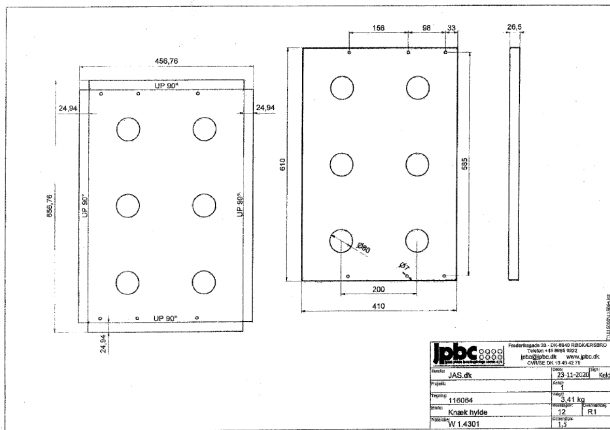

KNUCKLE SHELF STAINLESS STEEL 1.5MM LASER CUT

Dimensions 10 × 5 × 2,5 mm
Color

[Read more](#)

SKU: 116064

Price: from 78,07 €