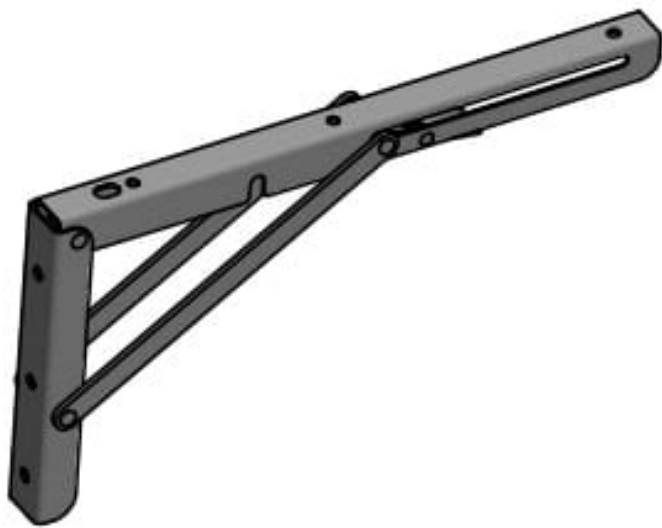

STAINLESS STEEL HINGE BRACKET FOR SHELF. 165X305MM. SHELF BOY

Weight 0,4 kg
Dimensions 30,5 × 2,3 × 16,5 mm

[Read more](#)

SKU: 318905

Price: from 18,20 €