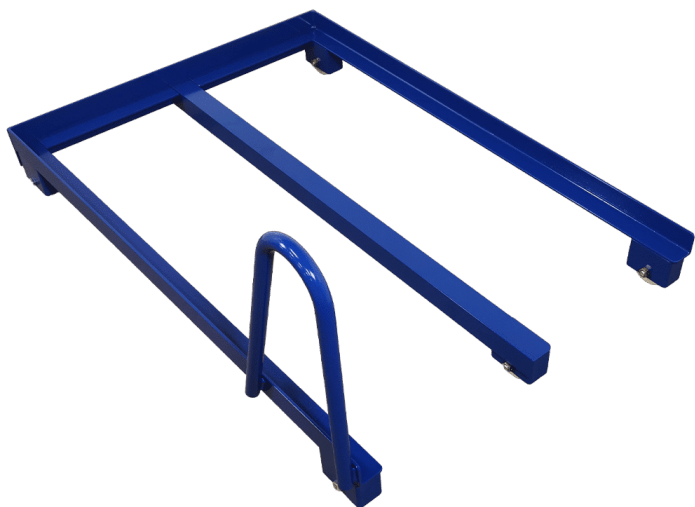

PALLET TRUCK

[Read more](#)

SKU: N/A