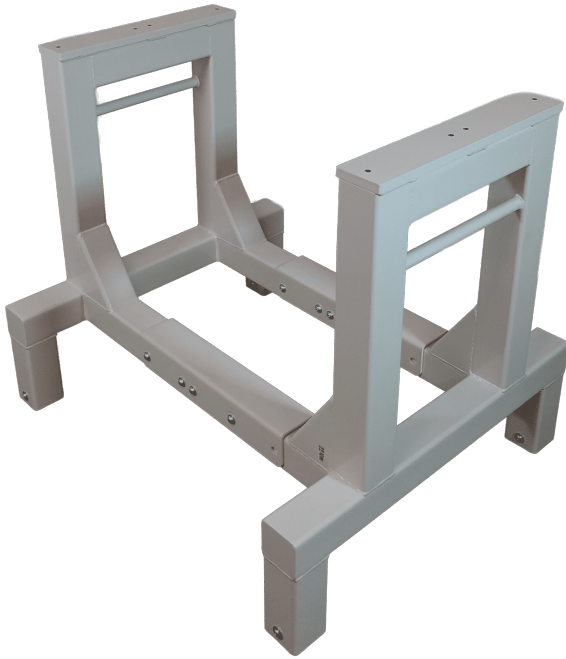

Sizes	250x230x1200mm
approx. weight	100kg
Maximum Load	100kg
Base plate	Steel plate

[Read more](#)

SKU: 1802000001

Price: from 373,75 €

GRID RACK - 1500×700×2000 MM

Sizes	1500x700x2000mm
approx. weight	45kg
Maximum Load	200kg
Wheels	Ø75

[Read more](#)

SKU: N/A

ROLLSTAND FLEX

[Read more](#)

SKU: S110200-1

ROLLSTAND FLEX SINGLE

[Read more](#)

SKU: 3086800140

HANGER RACKS

HANGER STAND ON LEVELING SHOE - MODEL 1

Sizes 1500x500x1600mm,
2000x500x1600mm
approx. weight 9kg
Maximum Load 100kg per suspension rod
Hanger bar Ø30

[Read more](#)

SKU: 1804003001-1

HANGER RACK ON WHEELS - MODEL 2