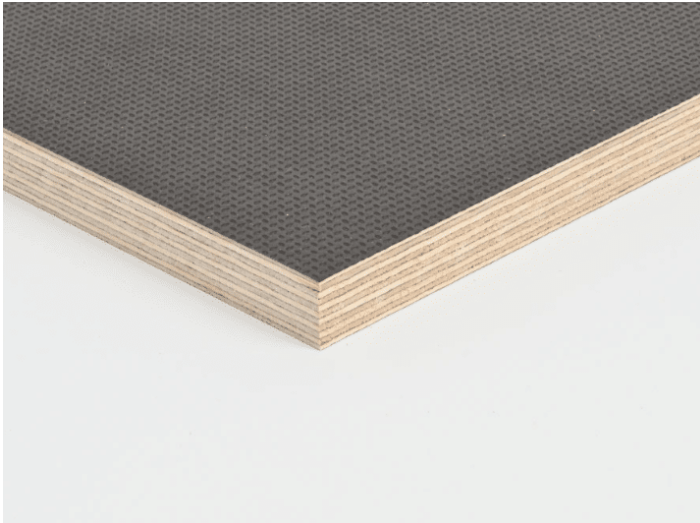

BIRCH PLYWOOD WIRE/FILM 2500X1250X15MM CARRIAGE BASE PLATE

Weight 25 kg
Dimensions 250 × 125 × 1,5 mm

[Read more](#)

SKU: 1004945

Price: from 201,54 €