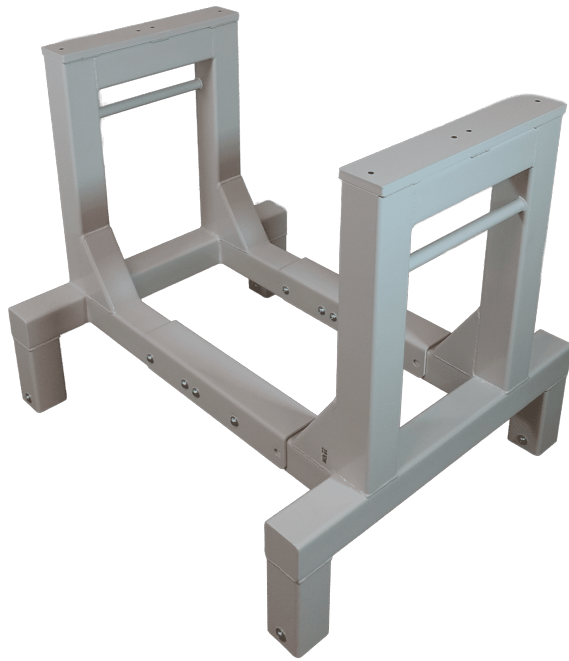

ROLLSTAND FLEX SINGLE

[Read more](#)

SKU: 3086800140