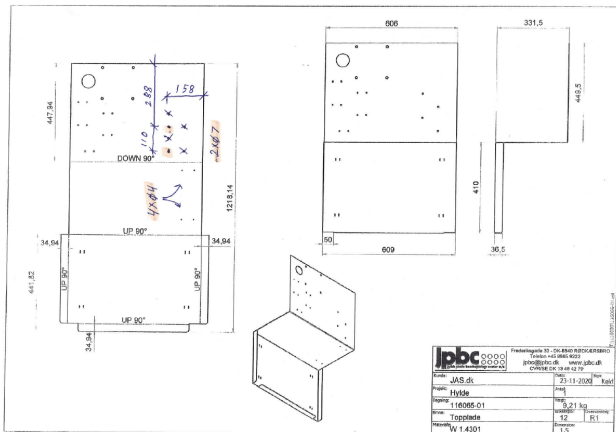

TOP PLATE SHELF STAINLESS STEEL 1.5MM (CONSISTS OF 2 PARTS)

Dimensions 10 × 5 × 2,5 mm

[Read more](#)

SKU: 116065

Price: from 213,45 €