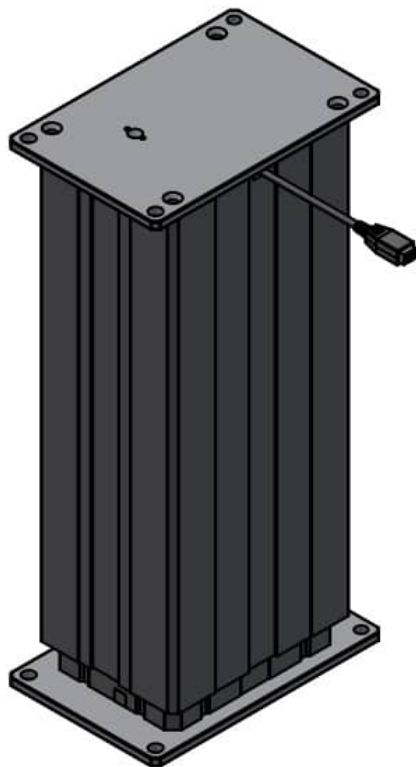

DL20370-00 LINAK ACTUATOR DL27XCA00350505

Weight 10 kg
Dimensions 16 × 25 × 51 mm

[Read more](#)

SKU: DL20370-00

Price: from 435,50 €