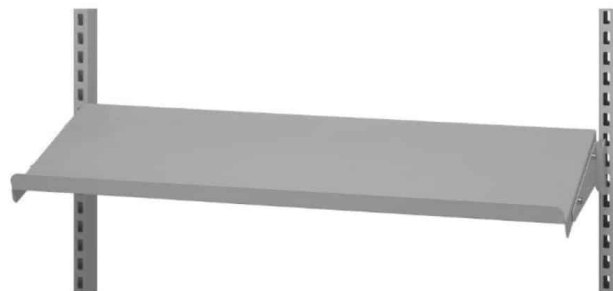

STEEL SHELF GRAY R7004 670X210 MM WITH END PLATES

Dimensions 210 × 645 × 20 mm

[Read more](#)

SKU: 0202000043

Price: from 29,12 €