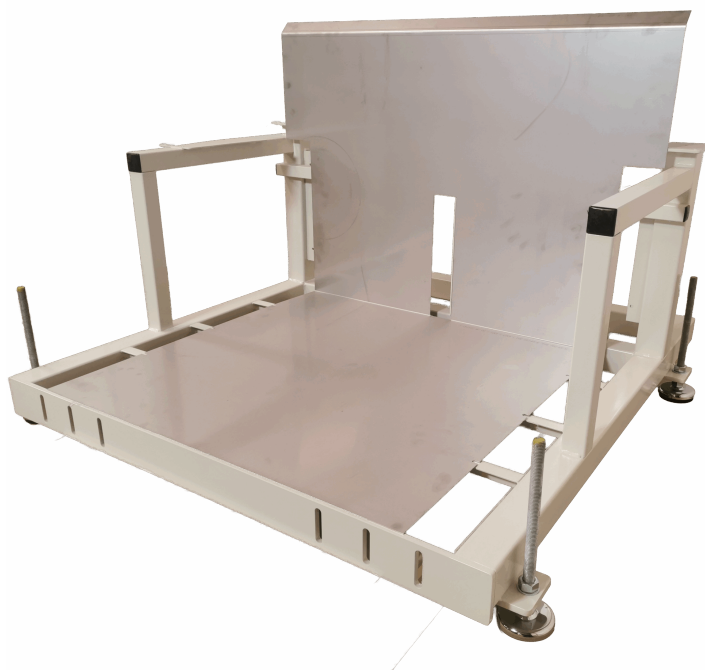

UNWINDER FRAME

[Read more](#)

SKU: N/A