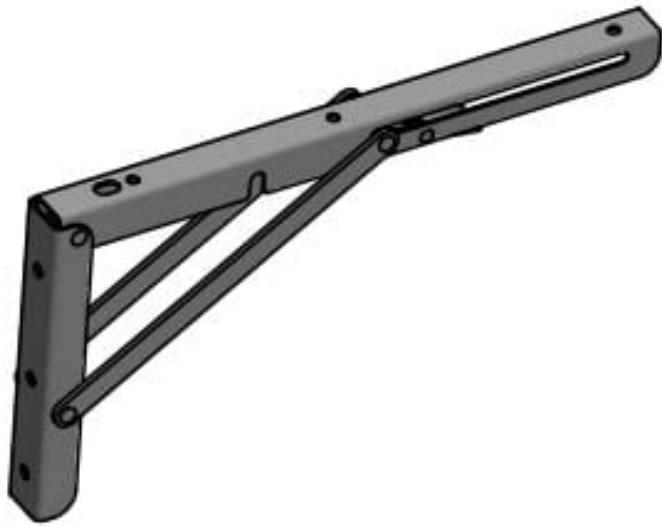

## CURVED BRACKET IN 10MM PLATE

Weight 1,5 kg  
Dimensions 30 × 27 × 24 mm

[Read more](#)

**SKU:** 3086800031-1

**Price:** from 30,68 €