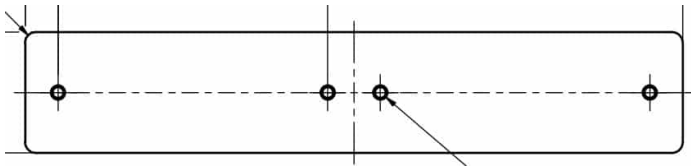

## KNUCKLE SHELF STAINLESS STEEL 1.5MM LASER CUT

Dimensions 10 × 5 × 2,5 mm

Color

[Read more](#)

SKU: 116064

Price: from 78,07 €