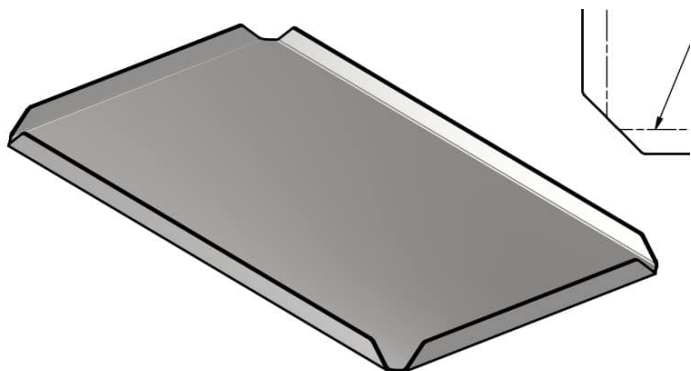

PLATE 2MM 555X325MM

Weight 1 kg
Dimensions 32,5 × 55,5 × 2 mm

[Read more](#)

SKU: 2090000066-1

Price: from 20,02 €