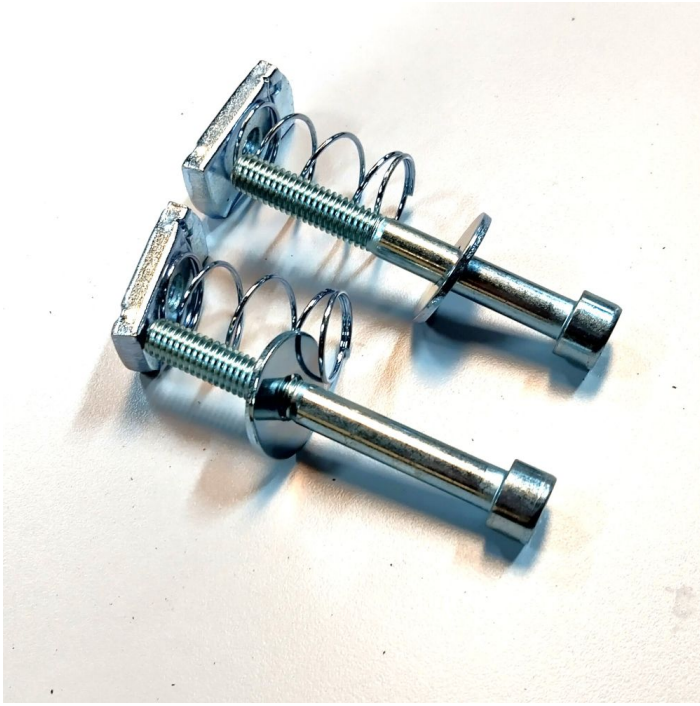

MOUNTING KIT M8 W/SPRING FOR REAR COLUMN

Weight 0,08 kg

[Read more](#)

SKU: 2001000004

Price: from 5,10 €