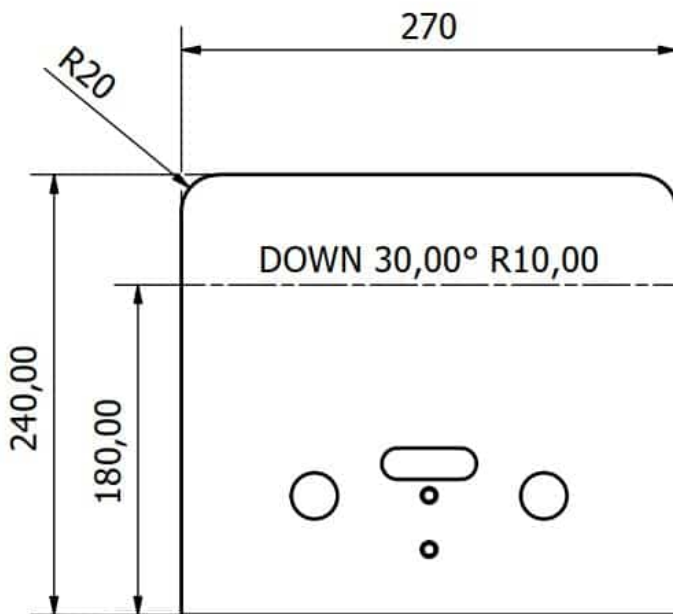

## CURVED BRACKET IN 10MM PLATE

Weight 1,5 kg  
Dimensions 30 × 27 × 24 mm

[Read more](#)

**SKU:** 3086800031-1

**Price:** from 30,68 €