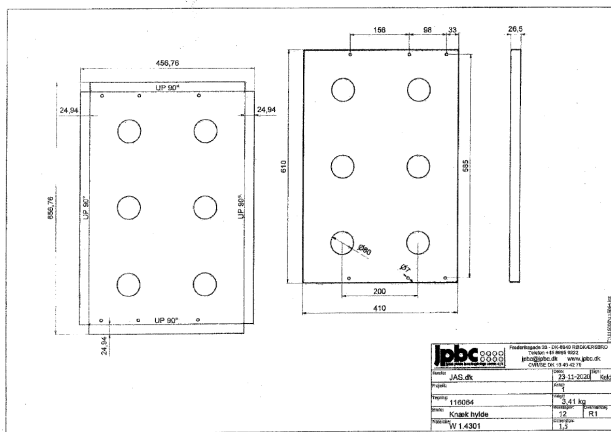

KNUCKLE SHELF STAINLESS STEEL 1.5MM LASER CUT

Dimensions 10 × 5 × 2,5 mm

Color

[Read more](#)

SKU: 116064

Price: from 78,07 €