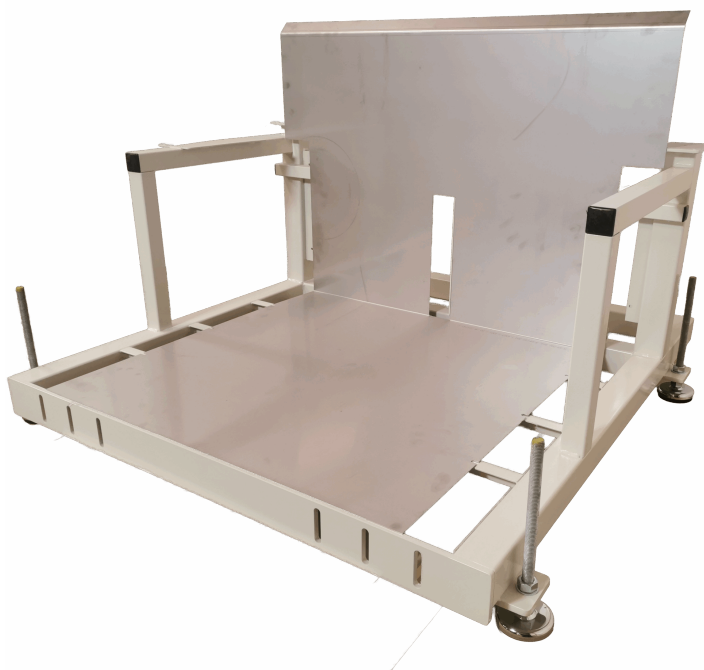

UNWINDER FRAME

[Read more](#)

SKU: N/A