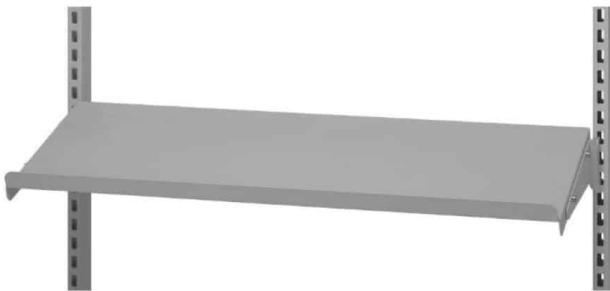

STEEL SHELF GRAY R7004 900X210 MM WITH END PLATES

Dimensions 210 × 90 × 20 mm

[Read more](#)

SKU: 0202000044

Price: from 35,67 €