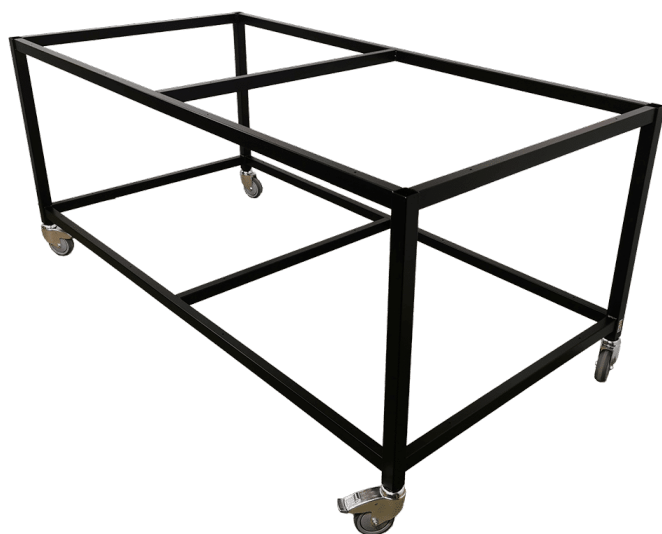

PACKING TABLE FRAME - ROBUST AND MOBILE WORKSTATION

Sizes 2000x1000x840mm
approx. weight 45kg
Maximum Load 400kg
Prepared for Sheet metal assembly
Wheels Ø100
[Read more](#)
SKU: N/A