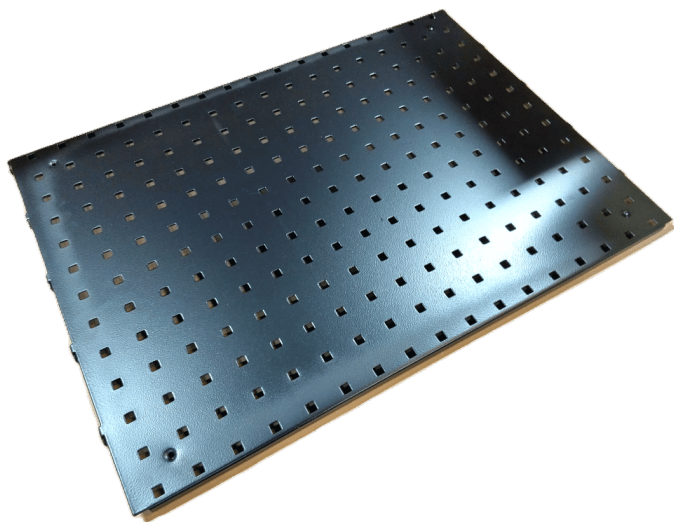

TOOL BOARD 480X900 MM R7024

Weight 1,5 kg
Dimensions 870 × 480 × 20 mm

[Read more](#)

SKU: 0202000003

Price: from 48,75 €

MOUNTING BRACKET - SUSPENSION ARM FOR C- PROFILE

Weight 0,2 kg
Dimensions 70 × 70 × 40 mm