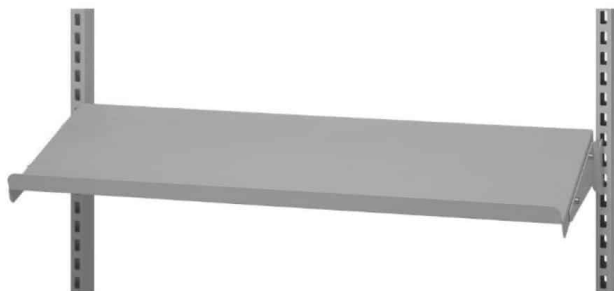

STEEL SHELF GRAY R7004 670X210 MM WITH END PLATES

Dimensions 210 × 645 × 20 mm

[Read more](#)

SKU: 0202000043

Price: from 29,12 €