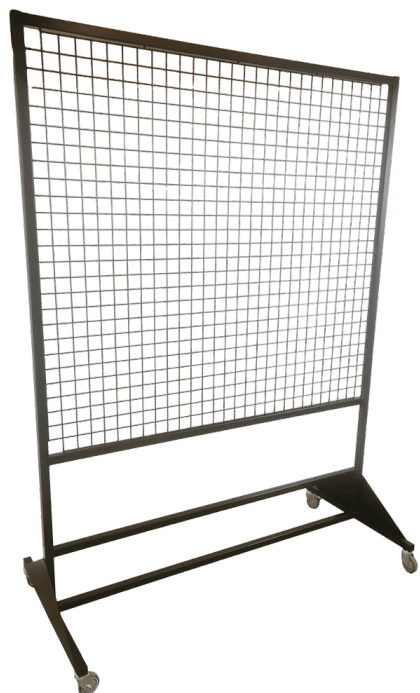

SKU: 18040030014

HEIGHT-ADJUSTABLE WASTE RACK WITH LID - MODEL 4

Sizes	440x420x630-900mm
approx. weight	11kg
Maximum Load	30kg
Wheels	Ø75
Low	

[Read more](#)

SKU: 1804099003-4

Price: from 161,85 €

GRID RACK - 1500×700×2000 MM