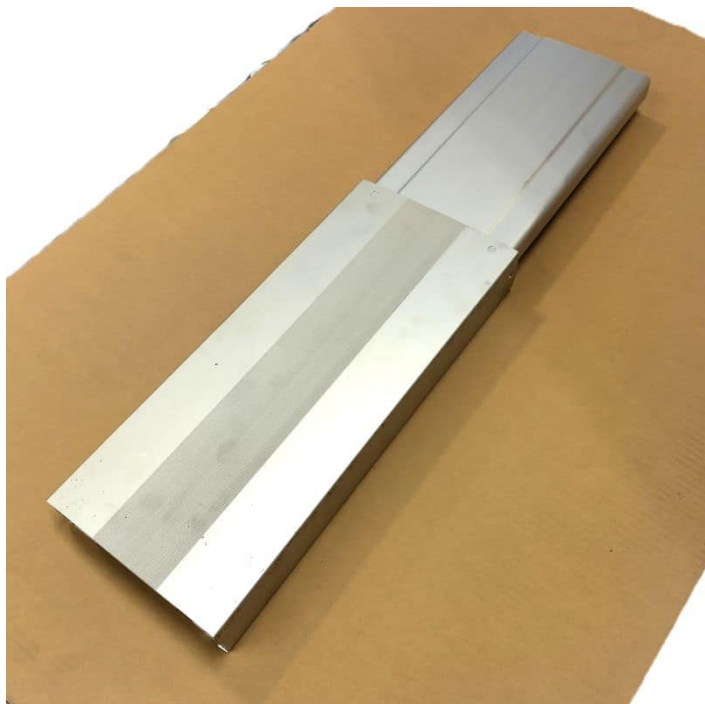

ALUMINUM RAIL GUIDE FOR RAISE/LOWER - LEFT

Weight 7 kg

[Read more](#)

SKU: 2001000077

Price: from 299,00 €