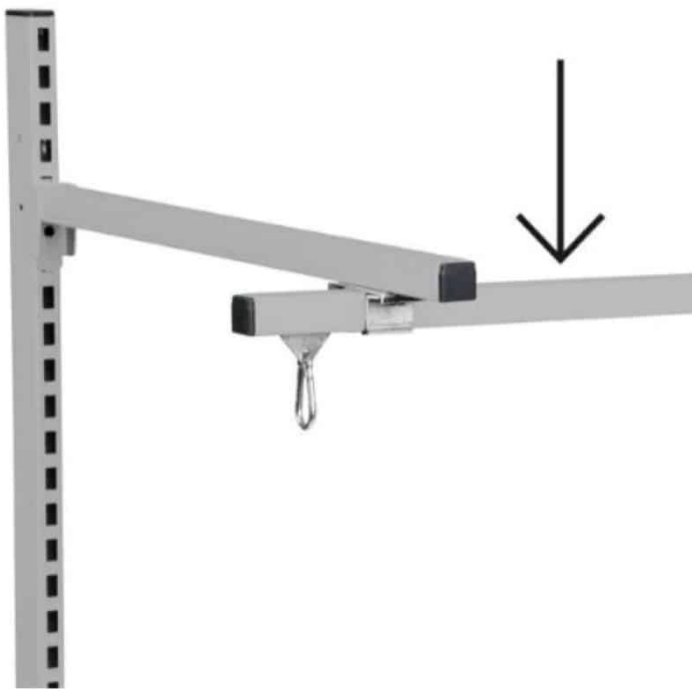

C-PROFILE RAIL SUSPENSION RAIL 1990 MM R7004

Dimensions 1990 × 30 × 30 mm

[Read more](#)

SKU: 0202000045

Price: from 33,49 €