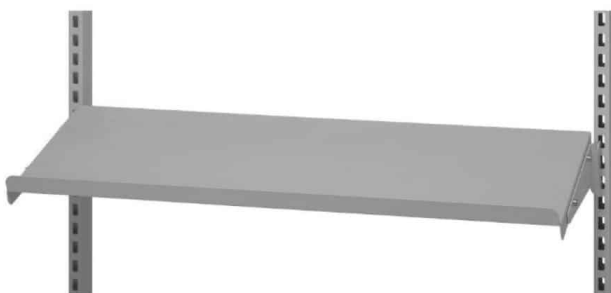

STEEL SHELF GRAY R7004 900X210 MM WITH END PLATES

Dimensions 210 × 90 × 20 mm

[Read more](#)

SKU: 0202000044

Price: from 35,67 €