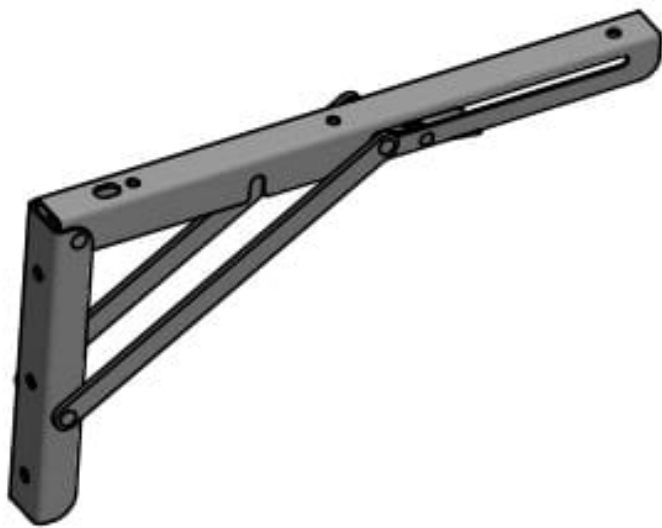

SKU: 3089800031-7

Price: from 30,16 €

CURVED BRACKET IN 10MM PLATE

Weight 1,5 kg
Dimensions 30 × 27 × 24 mm

[Read more](#)

SKU: 3086800031-1

Price: from 30,68 €

STAINLESS STEEL HINGE BRACKET FOR SHELF. 165X305MM. SHELF BOY