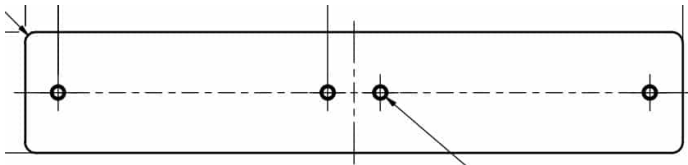

Price: from 318,50 €

KNUCKLE SHELF STAINLESS STEEL 1.5MM LASER CUT

Dimensions 10 × 5 × 2,5 mm
Color

[Read more](#)

SKU: 116064

Price: from 78,07 €

PLATE 20MM 600X110MM

Weight 1,2 kg
Dimensions 2 × 11 × 60 mm