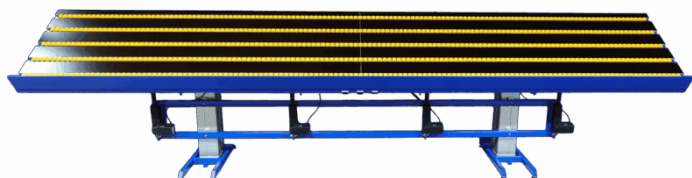

[Read more](#)

SKU: 104310003-3

SIT-TO-STAND TABLE WITH TILT FUNCTION - ERG-O-LET 310 - MODEL 4

Sizes	1600x800mm, 1800x800mm, 2000x800mm
approx. weight	120kg
Lifting capacity	400kg
Lifting columns	2 pcs. LA31 – 450 slg. 1 pcs. tilt actuator 400 slg.
Vip function	up to 80°
Front edge	50 mm above frame – Bolted, removable.
Wheels	Ø75
Table top	15 mm birch plywood film/film, Laminate worktop 22mm (ABS Edge)
Cable holder overhang	2x400mm
Surface-mounted frame	for superstructure
Maximum tilting capacity	200 kg. per tilt actuator

[Read more](#)

SKU: 0102312002

HEIGHT ADJUSTABLE TABLE WITH TILT FUNCTION - 900X600MM - DUO-LET 3070

Sizes	900x600x720-1370mm
approx. weight	40kg
Lifting capacity	50kg
Wheels	Ø100
Vip function	up to 80°
Maximum tilting capacity	50 kg

[Read more](#)

SKU: N/A

HEIGHT ADJUSTABLE TABLE WITH TILT FUNCTION - 2100X1000 MM - ERG-O- LIFT 300

Sizes	2100x1000x700-1000mm
approx. weight	150kg
Lifting capacity	400kg
Table top	15 mm birch plywood film/film
Vip function	2 separate tilt functions
Maximum tilting capacity	200 kg. per tilt actuator

[Read more](#)

SKU: N/A

HEIGHT ADJUSTABLE TABLE WITH TILT FUNCTION - 4000X750MM - ERG-O-LIFT 300

Sizes	4000x750x800-1300mm
approx. weight	350kg
Lifting capacity	400kg
Table top	15 mm birch plywood film/film
Front edge	50mm above the worktop
Vip function	up to 80°
Roller rails	5 pieces that can be raised/lowered under the worktop
Gas dampers	2 pcs - 500 pcs.
Lifting columns	2 DL2 - 500 slg (raise/lower), 4 LA31 - 250 slg (tilt), 4 Baselift - 100 slg (roller tracks)
Maximum tilting capacity	400 kg