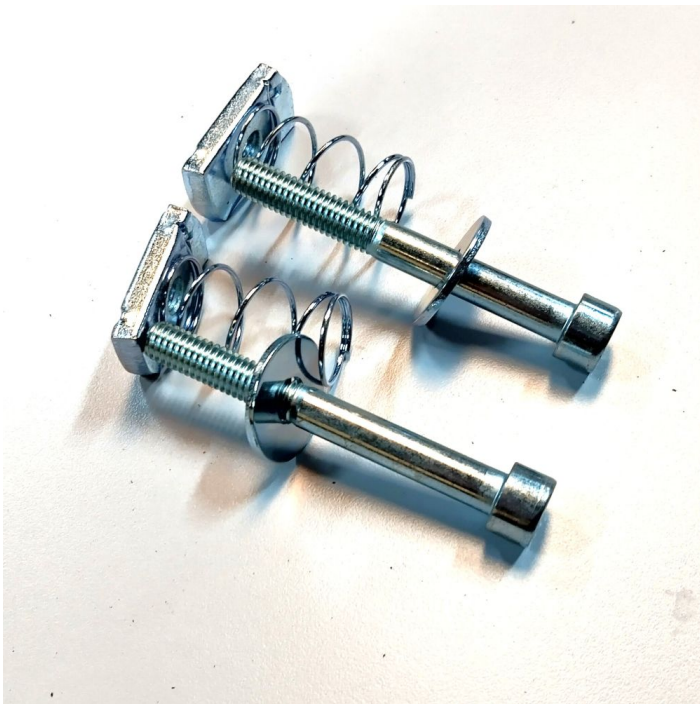

TOOL BOARD 480X900 MM R7024

Weight 1,5 kg
Dimensions 870 × 480 × 20 mm

[Read more](#)

SKU: 0202000003

Price: from 48,75 €

MOUNTING BRACKET - SUSPENSION ARM FOR C- PROFILE

Weight 0,2 kg
Dimensions 70 × 70 × 40 mm