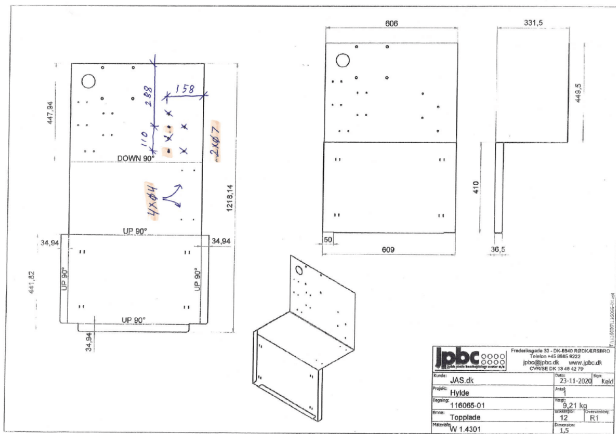

TOP PLATE SHELF STAINLESS STEEL 1.5MM (CONSISTS OF 2 PARTS)

Dimensions 10 × 5 × 2,5 mm

[Read more](#)

SKU: 116065

Price: from 213,45 €