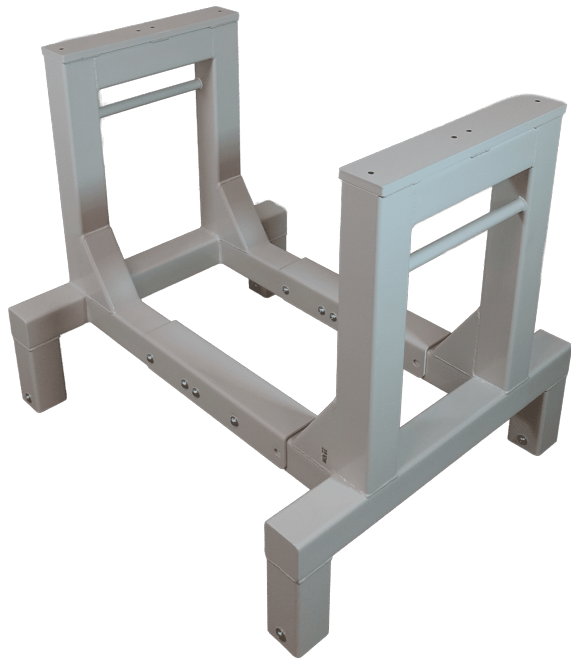

Sizes	250x230x1200mm
approx. weight	100kg
Maximum Load	100kg
Base plate	Steel plate

[Read more](#)

SKU: 1802000001

Price: from 373,75 €

GRID RACK - 1500×700×2000 MM

Sizes	1500x700x2000mm
approx. weight	45kg
Maximum Load	200kg
Wheels	Ø75

[Read more](#)

SKU: N/A

ROLLSTAND FLEX

[Read more](#)

SKU: S110200-1

ROLLSTAND FLEX SINGLE

[Read more](#)

SKU: 3086800140

HANGER RACKS

HANGER STAND ON LEVELING SHOE - MODEL 1

Sizes 1500x500x1600mm,
2000x500x1600mm
approx. weight 9kg
Maximum Load 100kg per suspension rod
Hanger bar Ø30

[Read more](#)

SKU: 1804003001-1

HANGER RACK ON WHEELS - MODEL 2