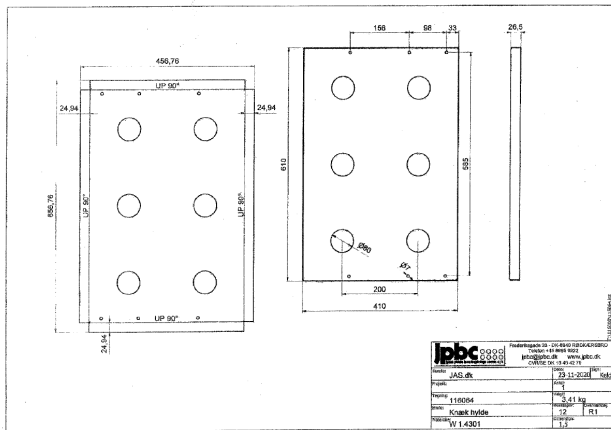

Price: from 318,50 €

KNUCKLE SHELF STAINLESS STEEL 1.5MM LASER CUT

Dimensions 10 × 5 × 2,5 mm
Color

[Read more](#)

SKU: 116064

Price: from 78,07 €

PLATE 20MM 600X110MM

Weight 1,2 kg
Dimensions 2 × 11 × 60 mm