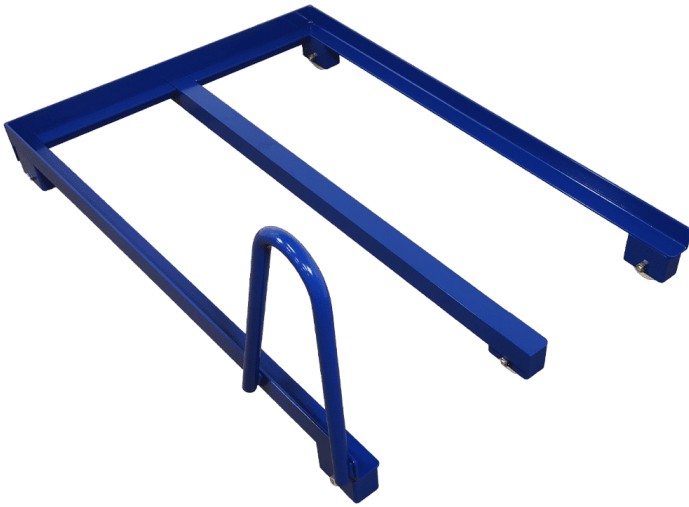

[Read more](#)

SKU: N/A

INDEX

1

1-step stepladder with hanger handle 155, 238

2

2-compartment roll container - flexible and manageable storage 107, 224, 250, 279

2-sided Screen wall on wheels - 1800x2000mm 83