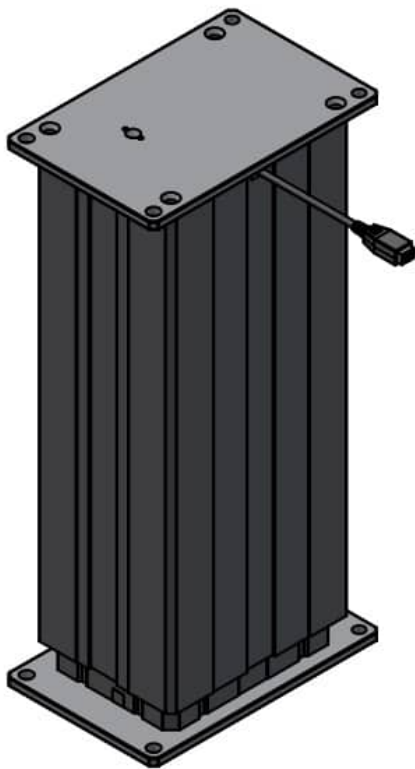

DL20370-00 LINAK ACTUATOR DL27XCA00350505

Weight 10 kg
Dimensions 16 × 25 × 51 mm

[Read more](#)

SKU: DL20370-00

Price: from 470,34 €