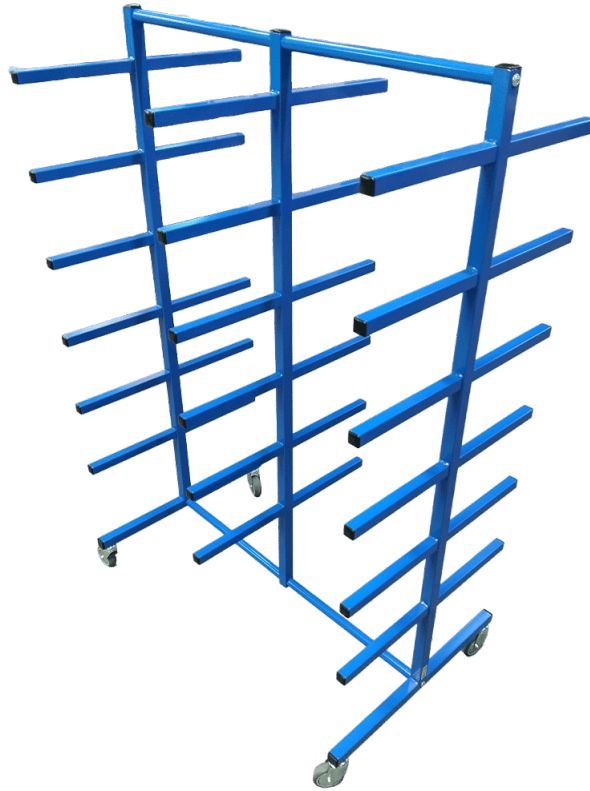

JAS

Product Catalog 2026

JAS.dk ApS
Lyager 9, 6933 Kibæk, (DK)

TABLE OF CONTENTS

Branch racks 2

BRANCH RACKS

BRANCH RACK ON WHEELS - 1300X950X1700 MM

Sizes	1300x950x1700mm
approx. weight	40kg
Maximum Load	300kg
Forks	Ø19x470mm
Wheels	4 pcs Tente PVR wheels Ø125 swivel
Distance between branches	100mm C/C
Branch target	Ø19x470mm

[Read more](#)

SKU: 1702000002

BRANCH RACK ON WHEELS - 1000X600X1500MM

Sizes	1000x600x1500mm
approx. weight	20kg
Maximum Load	100kg
Distance between branches	200mm
Wheels	4pcs Ø75 w/brakes

[Read more](#)

SKU: 1402003002

INDEX

B

Branch rack on wheels - 1000x600x1500mm 3

Branch rack on wheels - 1300x950x1700 mm 3