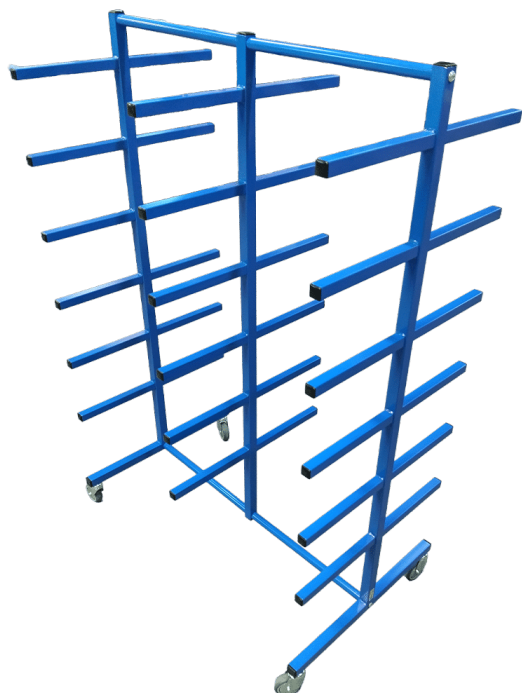

JAS

Product Catalog 2026

JAS.dk ApS
Lyager 9, 6933 Kibæk, (DK)

TABLE OF CONTENTS

Branch racks 2

BRANCH RACKS

BRANCH RACK ON WHEELS - 1300X950X1700 MM

Sizes	1300x950x1700mm
approx. weight	40kg
Maximum Load	300kg
Forks	Ø19x470mm
Wheels	4 pcs Tente PVR wheels Ø125 swivel
Distance between branches	100mm C/C
Branch target	Ø19x470mm

[Read more](#)

SKU: 1702000002

BRANCH RACK ON WHEELS - 1000X600X1500MM

Sizes	1000x600x1500mm
approx. weight	20kg
Maximum Load	100kg
Distance between branches	200mm
Wheels	4pcs Ø75 w/brakes

[Read more](#)

SKU: 1402003002

INDEX

B

Branch rack on wheels - 1000x600x1500mm 3

Branch rack on wheels - 1300x950x1700 mm 3