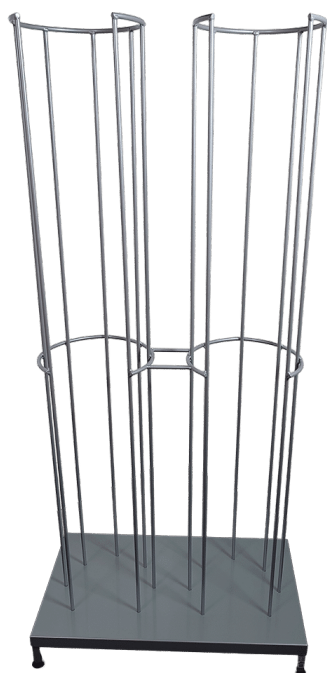

STAND FOR SAFETY HELMETS - 2 SECTIONS - 780X470X1600MM

Sizes
approx. weight 40kg
Maximum Load 150kg

[Read more](#)

SKU: 1803000002

Price: from 632,45 €