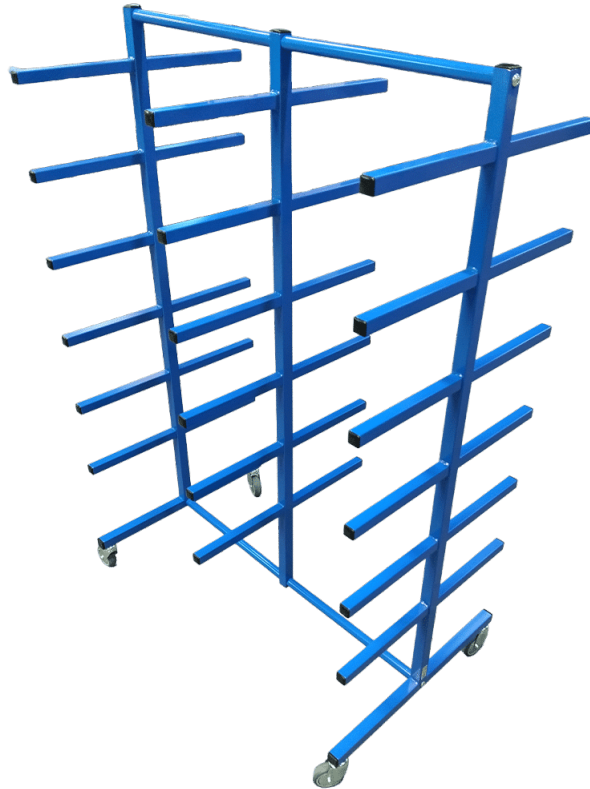

[Read more](#)

SKU: 1804003002

HANGER RACK FOR DRUMS - 1000X750X1065MM

Sizes	1000x750x1065mm
approx. weight	25kg
Maximum Load	100kg
Hanger bar	Ø30
Wheels	Ø100

[Read more](#)

SKU: N/A

BRANCH RACKS

BRANCH RACK ON WHEELS - 1300X950X1700 MM

Sizes	1300x950x1700mm
approx. weight	40kg
Maximum Load	300kg
Forks	Ø19x470mm
Wheels	4 pcs Tente PVR wheels Ø125 swivel
Distance between branches	100mm C/C
Branch target	Ø19x470mm

[Read more](#)

SKU: 1702000002