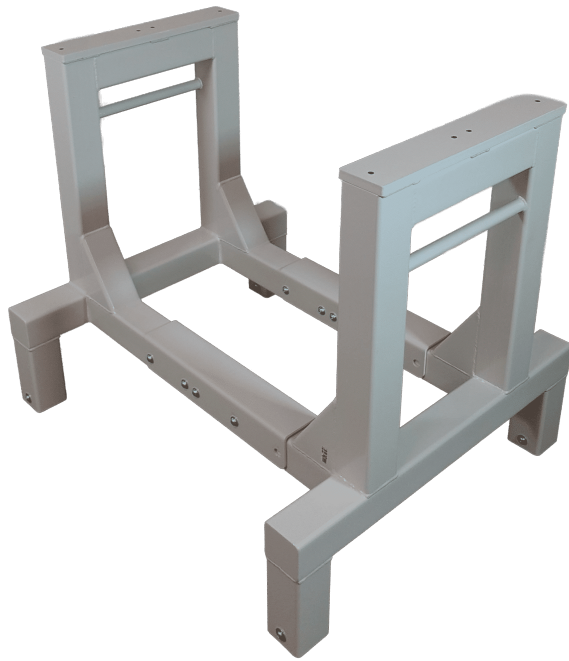

[Read more](#)

SKU: N/A

ROLLSTAND FLEX

[Read more](#)

SKU: S110200-1

ROLLSTAND FLEX SINGLE

[Read more](#)

SKU: 3086800140

HANGER RACKS

HANGER STAND ON LEVELING SHOE - MODEL 1

Sizes 1500x500x1600mm,
2000x500x1600mm
approx. weight 9kg
Maximum Load 100kg per suspension rod
Hanger bar

[Read more](#)

SKU: 1804003001-1

HANGER RACK ON WHEELS - MODEL 2