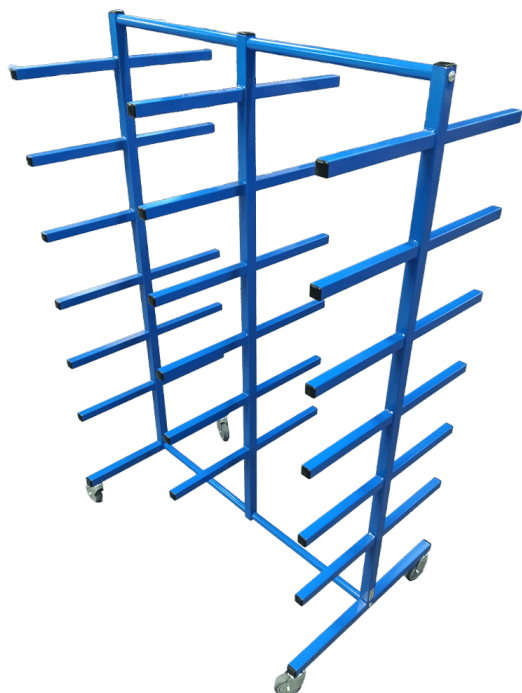

[Read more](#)

SKU: 1804003002

HANGER RACK FOR DRUMS - 1000X750X1065MM

Sizes	1000x750x1065mm
approx. weight	25kg
Maximum Load	100kg
Hanger bar	Ø30
Wheels	Ø100

[Read more](#)

SKU: N/A

BRANCH RACKS

BRANCH RACK ON WHEELS - 1300X950X1700 MM

Sizes	1300x950x1700mm
approx. weight	40kg
Maximum Load	300kg
Forks	Ø19x470mm
Wheels	4 pcs Tente PVR wheels Ø125 swivel
Distance between branches	100mm C/C
Branch target	Ø19x470mm

[Read more](#)

SKU: 1702000002