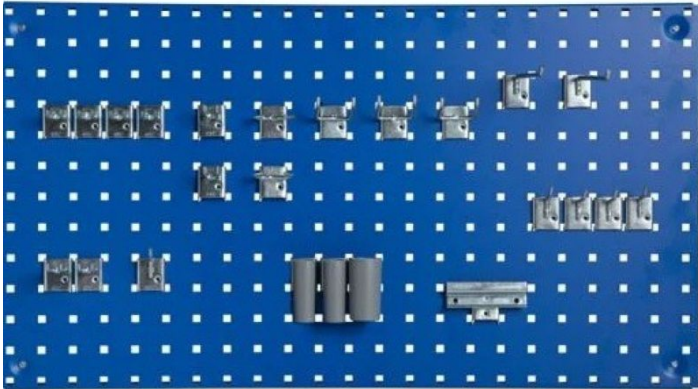

TOOL BOARD HOOK SET 24 PIECES

[Read more](#)

SKU: 0202000010

Price: from 61,15 €