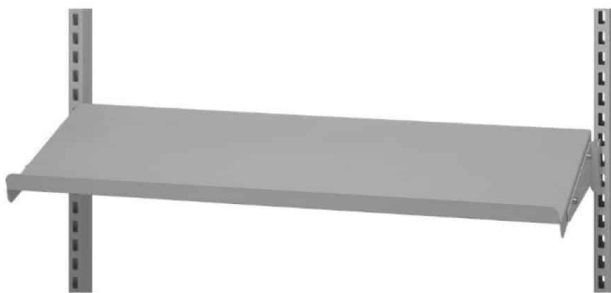

SKU: 0202000013

Price: from 4,94 €

SUSPENSION RAIL 900 MM R7004

Dimensions 20 × 900 × 80 mm

[Read more](#)

SKU: 0202000007

Price: from 13,39 €

STEEL SHELF GRAY R7004 900X210 MM WITH END PLATES