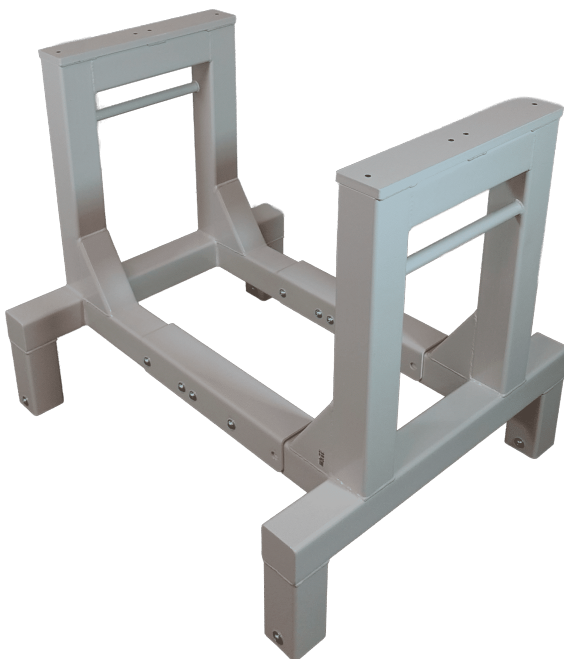

ROLLSTAND FLEX SINGLE

[Read more](#)

SKU: 3086800140