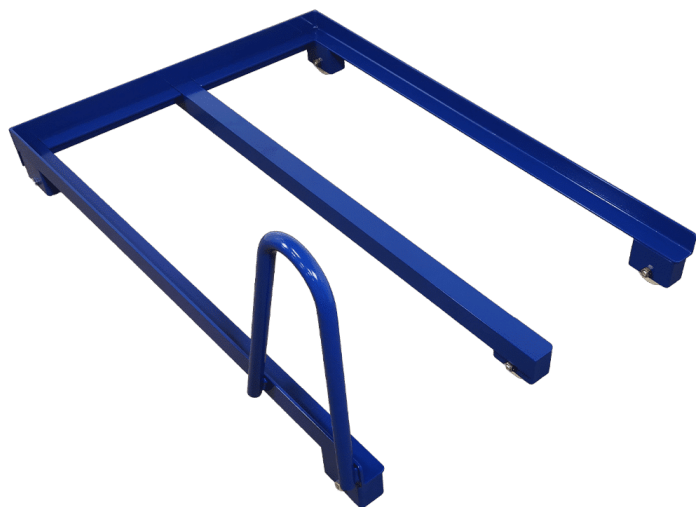

JAS

Product Catalog 2026

JAS.dk ApS
Lyager 9, 6933 Kibæk, (DK)

TABLE OF CONTENTS

Stock items 2

STOCK ITEMS

PALLET TRUCK

Introducing our Pallet Truck 1200x870 Special - a durable and reliable solution designed specifically for efficient pallet picking in pallet racking.

Product specifications:

- Durable steel construction: Solid design to withstand the strain of daily pallet picking.
- Size: Optimal size of...

[Read more](#)

SKU: N/A

INDEX

P

Pallet truck 3