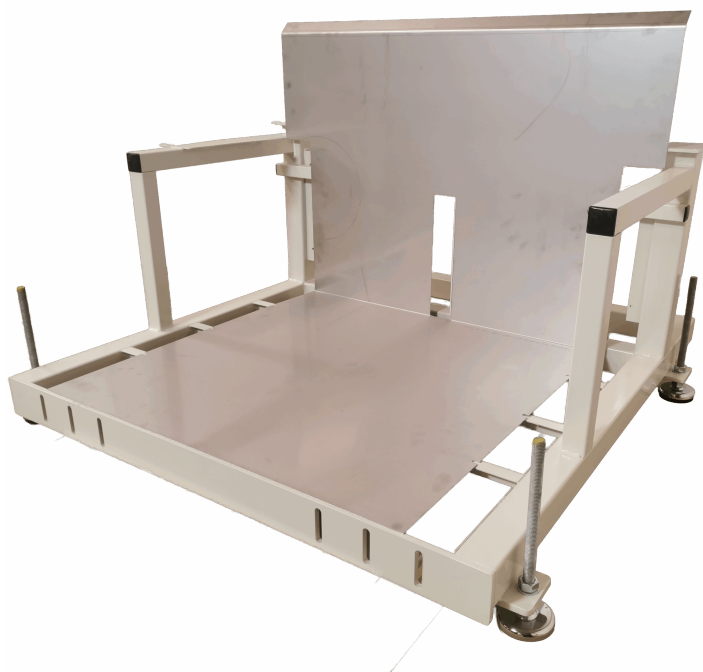

UNWINDER FRAME

[Read more](#)

SKU: N/A