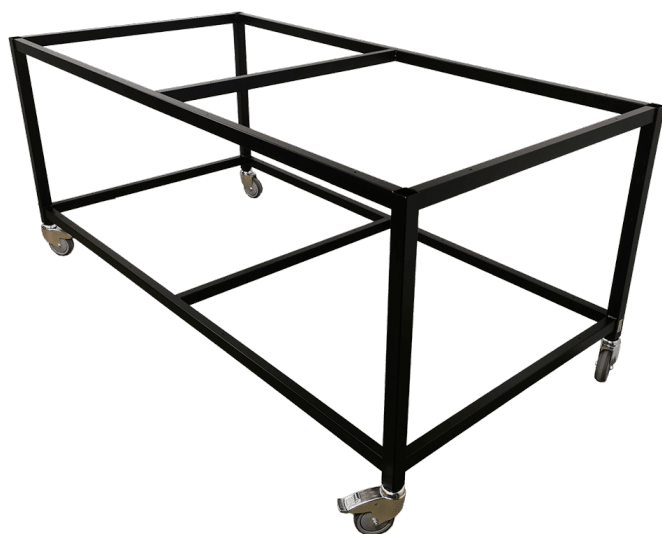

LIFT TABLE WITH TILT - LIFT-O-LET 120 SPECIAL | ERGONOMICS & ADJUSTABLE DESIGN

Sizes	1200x800mm
approx. weight	40kg
Lifting capacity	120kg
Table top	15 mm birch plywood film/film

[Read more](#)

SKU: N/A

STAINLESS STEEL LIFTING TABLE - 500X600 MM

Sizes	42kg
approx. weight	200kg
Lifting capacity	1 DL2 - 500 pcs.
Lifting columns	Ø100
Wheels	

[Read more](#)

SKU: N/A

LIFTING PLATFORM - LIFT-O-LET 390 | ROBUST & ERGONOMIC

Sizes
approx. weight
Lifting capacity

1200x800x120-480mm
55kg
200kg

[Read more](#)

SKU: N/A

PACKING TABLES

PACKING TABLE ON WHEELS - FLEXIBLE AND ROBUST WORK TABLE

Sizes 2000x800x700mm
approx. weight 55kg
Table top 18 mm Melamine board (ABS edge)
Wheels Ø100
[Read more](#)
SKU: S110509