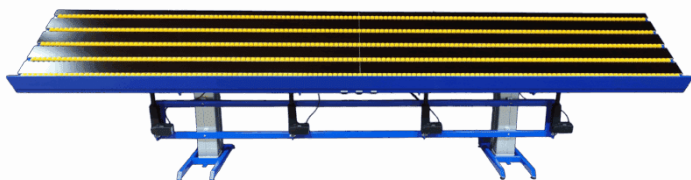

[Read more](#)

SKU: 0104300002-2

HEIGHT ADJUSTABLE TABLE WITH TILT FUNCTION - ERGO- LIFT 300 - 2100X1560MM

Sizes	2100x1560mm
Lifting capacity	300kg
Table top	15 mm birch plywood film/film
Lifting columns	2 pcs DL2 - 500 slg - 3 pcs LA31 tilt actuator - 400 slg.
Vip function	up to 80°
Wheels	4 x Ø100 swivel castors with brakes
Maximum tilting capacity	300kg

[Read more](#)

SKU: S110524

Price: from 6.467,50 €

HEIGHT ADJUSTABLE TABLE WITH TILT FUNCTION - ERGO- LET 312 - 1000X600MM

Sizes	1000x600x935-1385mm
approx. weight	55kg
Lifting capacity	200kg
Table top	15 mm birch plywood film/film
Vip function	up to 80°
Front edge	150mm above the worktop
Maximum tilting capacity	200 kg. per tilt actuator

[Read more](#)

SKU: 0102312002

HEIGHT ADJUSTABLE TABLE WITH TILT FUNCTION - 900X600MM - DUO-LET 3070

Sizes	900x600x720-1370mm
approx. weight	40kg
Lifting capacity	50kg
Wheels	Ø100
Vip function	up to 80°
Maximum tilting capacity	50 kg

[Read more](#)

SKU: N/A

HEIGHT ADJUSTABLE TABLE WITH TILT FUNCTION - 4000X750MM - ERG-O-LIFT 300

Sizes	4000x750x800-1300mm
approx. weight	350kg
Lifting capacity	400kg
Table top	15 mm birch plywood film/film
Front edge	50mm above the worktop
Vip function	up to 80°
Roller rails	5 pieces that can be raised/lowered under the worktop
Gas dampers	2 pcs - 500 pcs.
Lifting columns	2 DL2 - 500 slg (raise/lower), 4 LA31 - 250 slg (tilt), 4 Baselift - 100 slg (roller tracks)
Maximum tilting capacity	400 kg