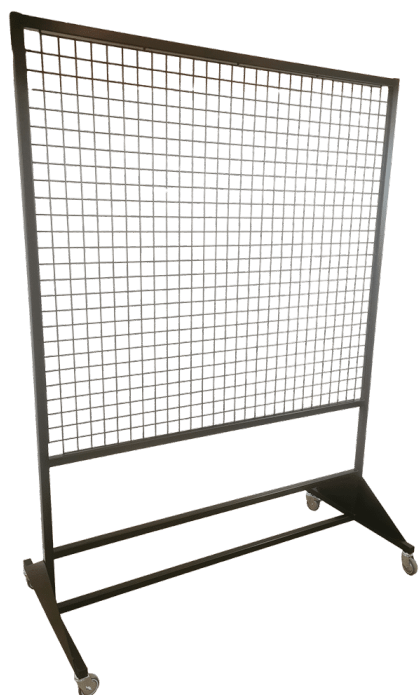

Sizes	1500x500x1600mm, 2000x500x1600mm
approx. weight	9kg
Maximum Load	100kg. per hanger bar
Hanger bar	Ø30
Wheels	Ø100

[Read more](#)

SKU: 1804003001

HANGER RACK ON WHEELS WITH 2 HANGER RODS - MODEL 4

This hanger rack on wheels with 2 hanger bars (Model 4) is a mobile and high-capacity solution for professional hanging, sorting and internal transportation of clothes. The rack functions as both a clothing rack and a clothes rack, and with two Ø30 hanger rods you get double hanging space...

Sizes	1500x500x1600mm, 2000x500x1600mm
approx. weight	10.5kg
Maximum Load	100kg. per hanger bar
Hanger bar	2x Ø30x2
Wheels	Ø100

[Read more](#)

SKU: 18040030014

HEIGHT-ADJUSTABLE WASTE RACK WITH LID - MODEL 4

Practical waste rack with lid - 440x420x630-900 mm, weight approx. 11 kg and equipped with wheels Ø75 for flexible placement. Ideal for hygienic waste management in production, institutions and warehouses.

Sizes	440x420x630-900mm
approx. weight	11kg
Maximum Load	30kg
Wheels	Ø75
Low	

[Read more](#)

SKU: 1804099003-4

Price: from 1.245,00 kr.

GRID RACK - 1500×700×2000 MM

Solid grid stand - 1500×700×2000 mm, weight 45 kg and maximum load 200 kg. Equipped with wheels Ø75 and spot welded mesh 50×50×5 mm - ideal for presentation and visual storage.