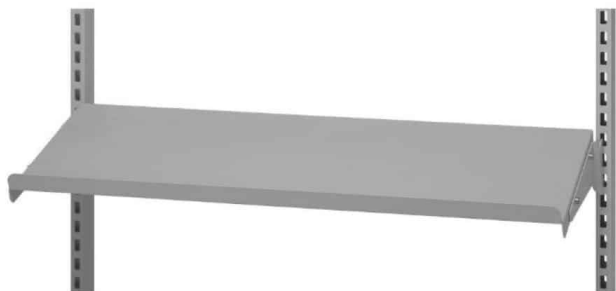

Price: from 21,55 €

STEEL SHELF 900X300 MM R7004

Weight 2 kg
Dimensions 300 × 875 × 20 mm

[Read more](#)

SKU: 0202000005

Price: from 37,70 €

CAT FOR C-PROFILE 22MM - SINGLE WHEEL

Weight 0,2 kg
Dimensions 6 × 2,2 × 2,2 mm