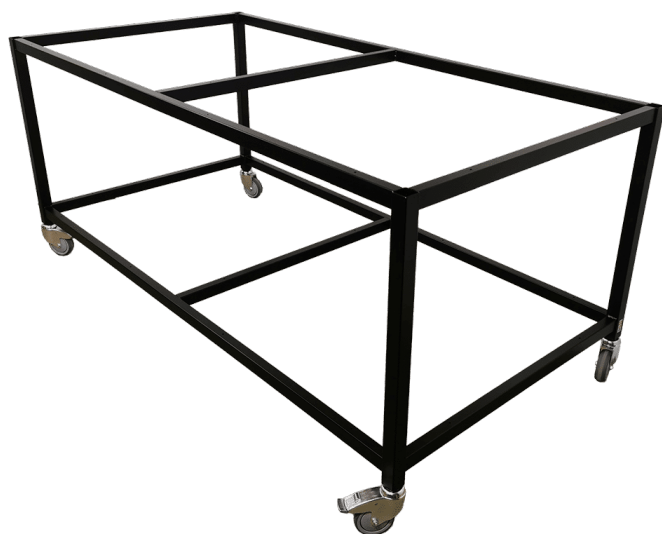

LIFT TABLE WITH TILT - LIFT-O-LET 120 SPECIAL | ERGONOMICS & ADJUSTABLE DESIGN

Sizes	1200x800mm
approx. weight	40kg
Lifting capacity	120kg
Table top	15 mm birch plywood film/film

[Read more](#)

SKU: N/A

STAINLESS STEEL LIFTING TABLE - 500X600 MM

Sizes	42kg
approx. weight	200kg
Lifting capacity	1 DL2 - 500 pcs.
Lifting columns	Ø100
Wheels	

[Read more](#)

SKU: N/A

LIFTING PLATFORM - LIFT-O-LET 390 | ROBUST & ERGONOMIC

Sizes
approx. weight
Lifting capacity

1200x800x120-480mm
55kg
200kg

[Read more](#)

SKU: N/A

PACKING TABLES

PACKING TABLE ON WHEELS - FLEXIBLE AND ROBUST WORK TABLE

Sizes 2000x800x700mm
approx. weight 55kg
Table top 15 mm birch plywood film/film
Wheels Ø100
[Read more](#)
SKU: S110509