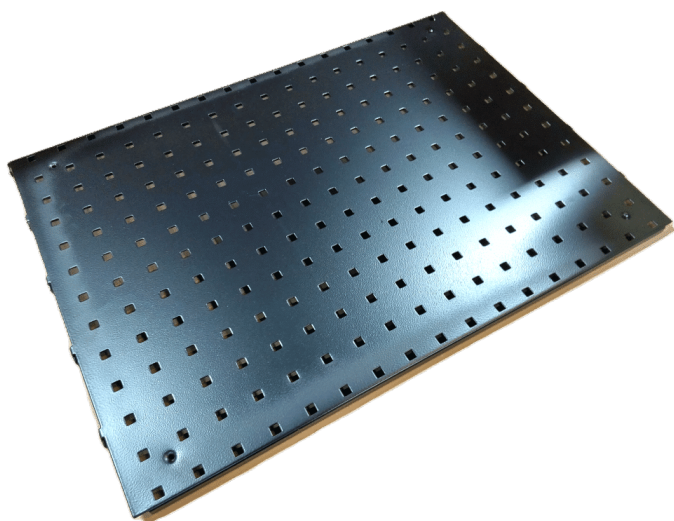

MOUNTING KIT M8 W/SPRING FOR REAR COLUMN

Weight 0,08 kg

[Read more](#)

SKU: 2001000004

Price: from 5,10 €

TOOL BOARD 480X900 MM R7024

Weight 1,5 kg
Dimensions 870 × 480 × 20 mm

[Read more](#)