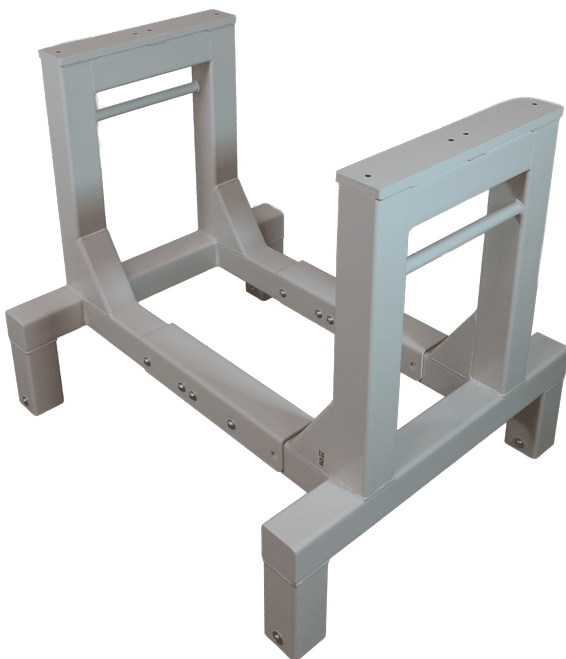

ROLLSTAND FLEX SINGLE

[Read more](#)

SKU: 3086800140