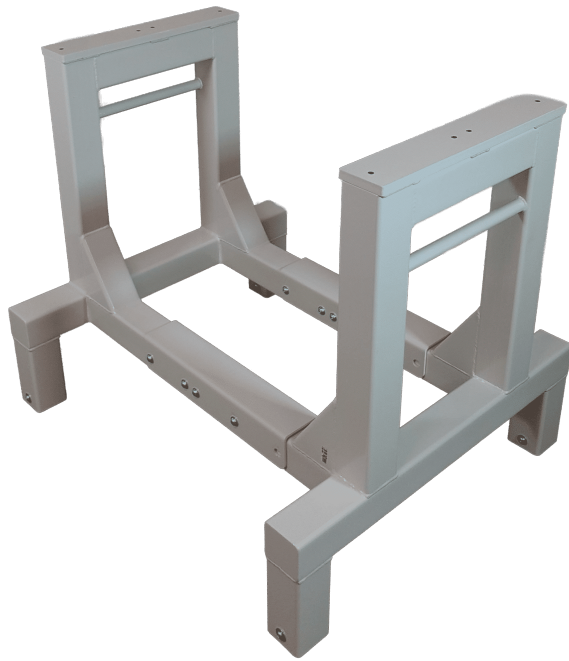

Sizes	250x230x1200mm
approx. weight	100kg
Maximum Load	100kg
Base plate	Steel plate

[Read more](#)

SKU: 1802000001

Price: from 373,75 €

GRID RACK - 1500×700×2000 MM

Sizes	1500x700x2000mm
approx. weight	45kg
Maximum Load	200kg
Wheels	Ø75

[Read more](#)

SKU: N/A

ROLLSTAND FLEX

[Read more](#)

SKU: S110200-1

ROLLSTAND FLEX SINGLE

[Read more](#)

SKU: 3086800140

HANGER RACKS

HANGER STAND ON LEVELING SHOE - MODEL 1

Sizes	1500x500x1600mm, 2000x500x1600mm
approx. weight	9kg
Maximum Load	100kg per suspension rod
Hanger bar	Ø30

[Read more](#)

SKU: 1804003001-1

HANGER RACK ON WHEELS - MODEL 2