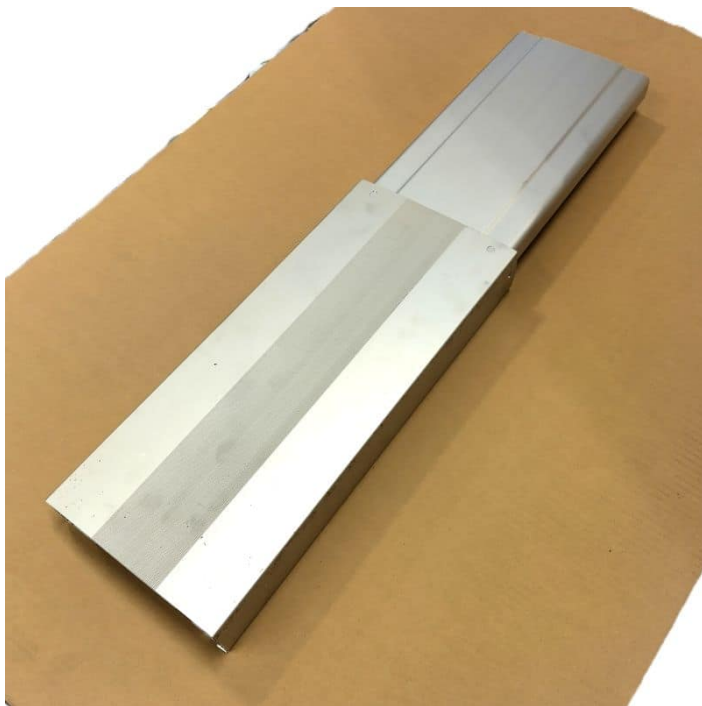

ALUMINUM RAIL GUIDE FOR RAISE/LOWER - LEFT

Weight 7 kg

[Read more](#)

SKU: 2001000077

Price: from 299,00 €