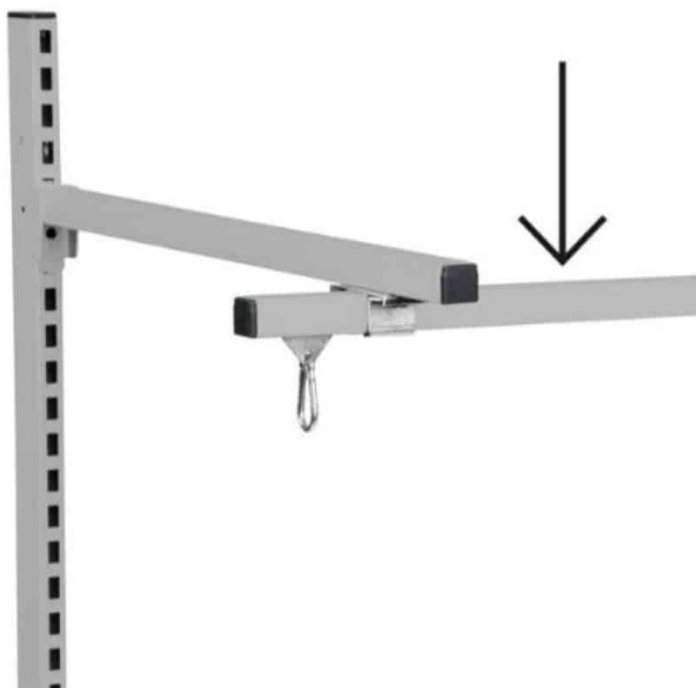

Price: from 4,55 €

PICKING BOX 300X230X150 (DXWXH) GRAY

Weight 0,2 kg
Dimensions 300 × 230 × 150 mm

[Read more](#)

SKU: 0202000014

Price: from 10,14 €

C-PROFILE RAIL SUSPENSION RAIL 1990 MM R7004

Dimensions 1990 × 30 × 30 mm