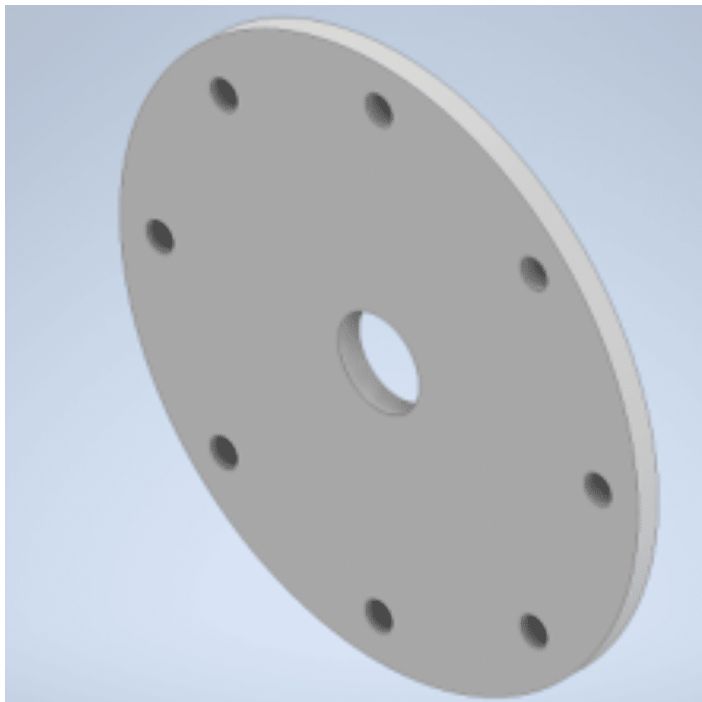

WASHER WITH HOLES Ø130X5MM

Dimensions 13 × 13 × 0,5 mm

[Read more](#)

SKU: 3086800035-14

Price: from 7,02 €