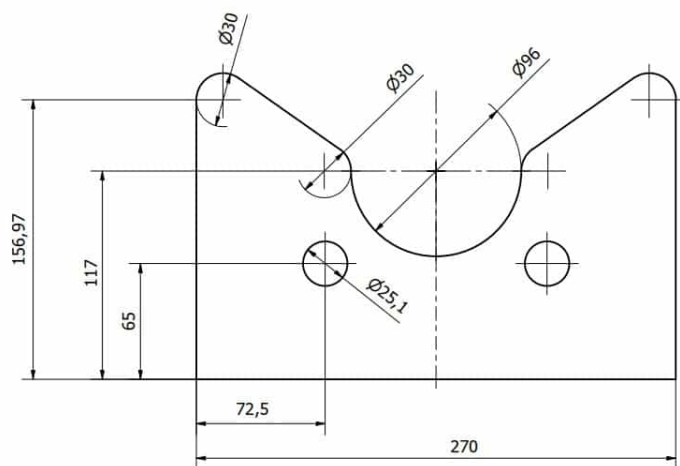

SKU: 3086800031-4

Price: from 13,52 €

DRAWER SECTION 3X100MM TOP HUNG

Weight 19 kg
Dimensions 500 × 385 × 435 mm

[Read more](#)

SKU: 184480408

Price: from 622,70 €

CUT BRACKET PLATE IN 10MM