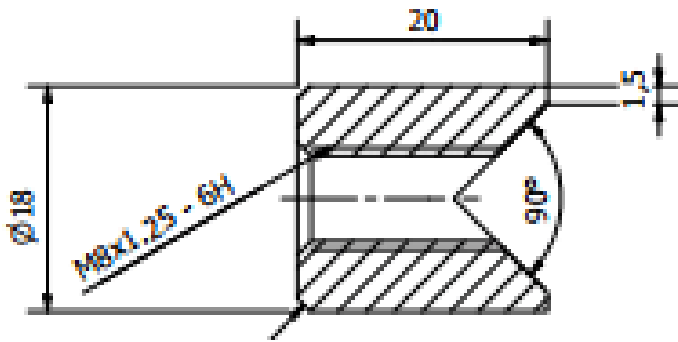

STAINLESS STEEL PLUG FOR TAPE/LINER STAND

Dimensions $4 \times 2 \times 2$ mm

[Read more](#)

SKU: B100000-Ø18X20 M8-90

Price: from 10,40 €