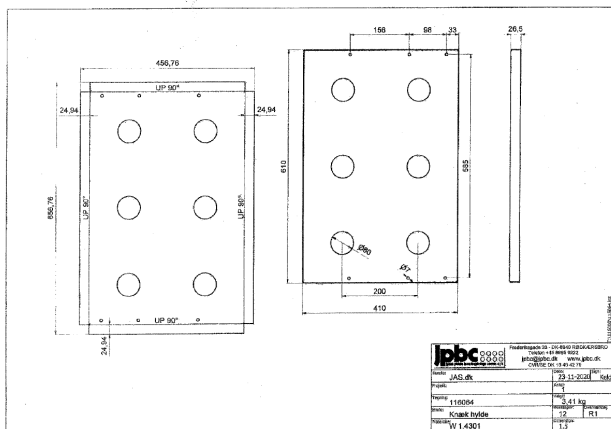

Price: from 318,50 €

KNUCKLE SHELF STAINLESS STEEL 1.5MM LASER CUT

Dimensions 10 × 5 × 2,5 mm

Color

[Read more](#)

SKU: 116064

Price: from 78,07 €

PLATE 20MM 600X110MM