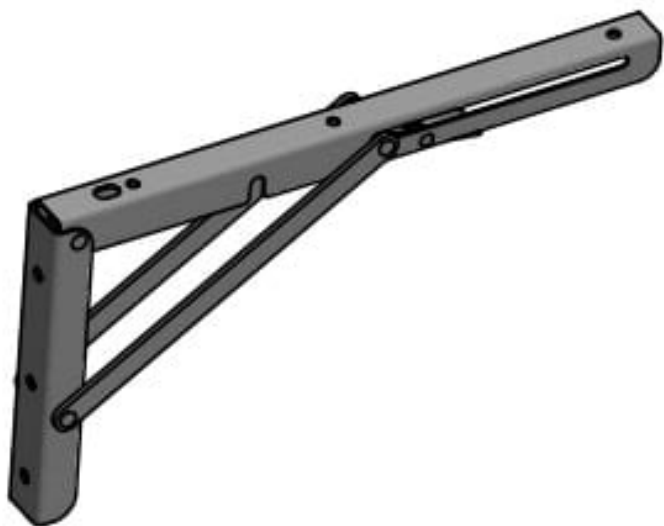

CURVED BRACKET IN 10MM PLATE

Weight 1,5 kg
Dimensions 30 × 27 × 24 mm

[Read more](#)

SKU: 3086800031-1

Price: from 30,68 €

STAINLESS STEEL HINGE BRACKET FOR SHELF. 165X305MM. SHELF BOY

Weight 0,4 kg
Dimensions 30,5 × 2,3 × 16,5 mm