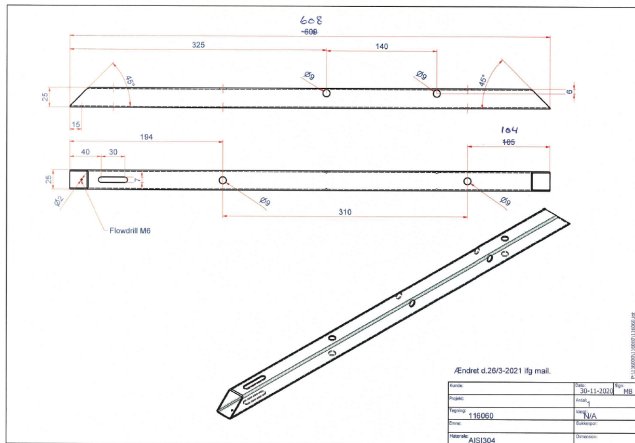

STAINLESS STEEL PROFILE GUIDE 1.5X25X25X608MM

Dimensions $60 \times 2,5 \times 2,5$ mm

[Read more](#)

SKU: 116060

Price: from 23,40 €

PLUG Ø36XM16-25 STEEL 235 OVERSIZE

Weight 0,25 kg
Dimensions $25 \times 36 \times 36$ mm

[Read more](#)

SKU: B100000-Ø36xM16-25 st_6G

Price: from 9,69 €