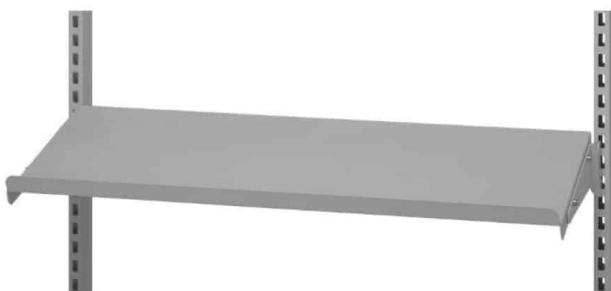

STEEL SHELF GRAY R7004 900X210 MM WITH END PLATES

Dimensions 210 × 90 × 20 mm

[Read more](#)

SKU: 0202000044

Price: from 35,67 €