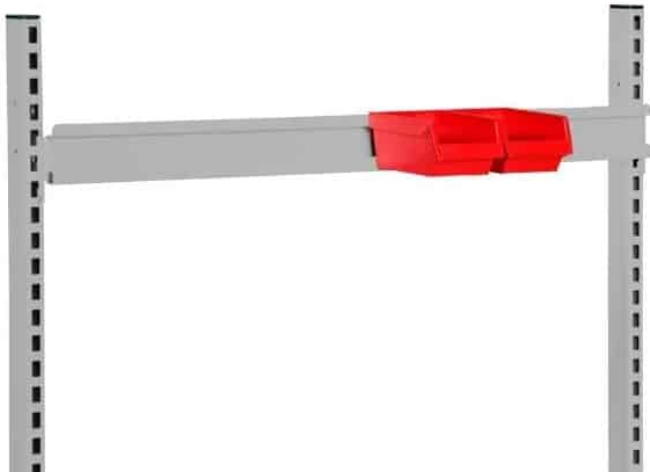

SUSPENSION RAIL 670 MM R7004

Dimensions 20 × 670 × 80 mm

[Read more](#)

SKU: 0202000008

Price: from 10,79 €