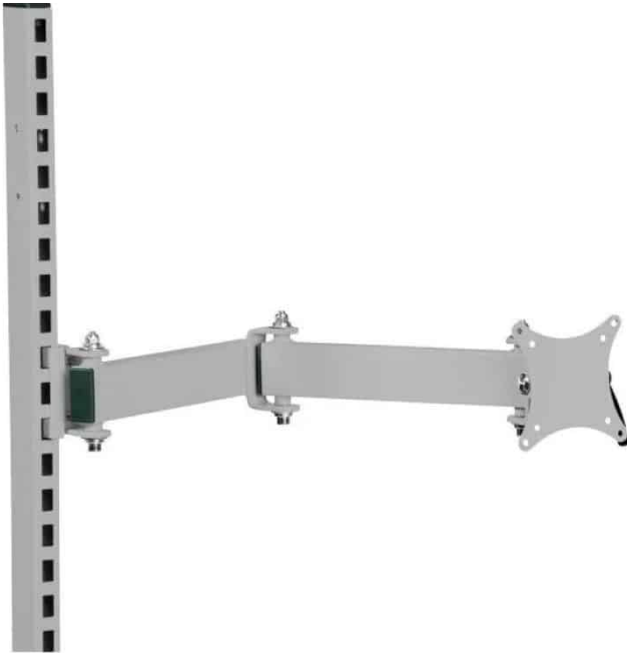

MONITOR HOLDER WITH ARM - FOR BACK COLUMN

Weight 5 kg
Dimensions 70 × 360 × 110 mm

[Read more](#)

SKU: 0202000076

Price: from 145,60 €

KEYBOARD HOLDER WITH ARM - FOR BACK COLUMN

[Read more](#)

SKU: 0202000011