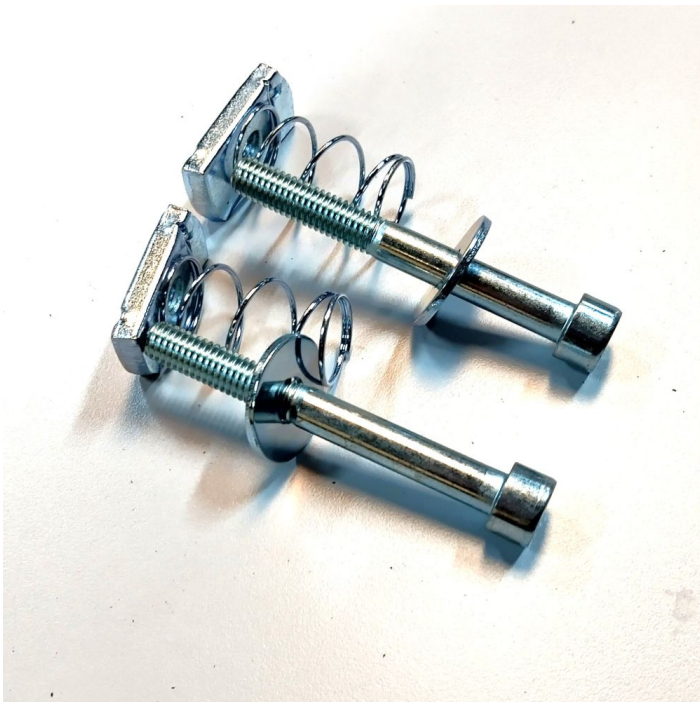

MOUNTING KIT M8 W/SPRING FOR REAR COLUMN

Weight 0,08 kg

[Read more](#)

SKU: 2001000004

Price: from 5,10 €