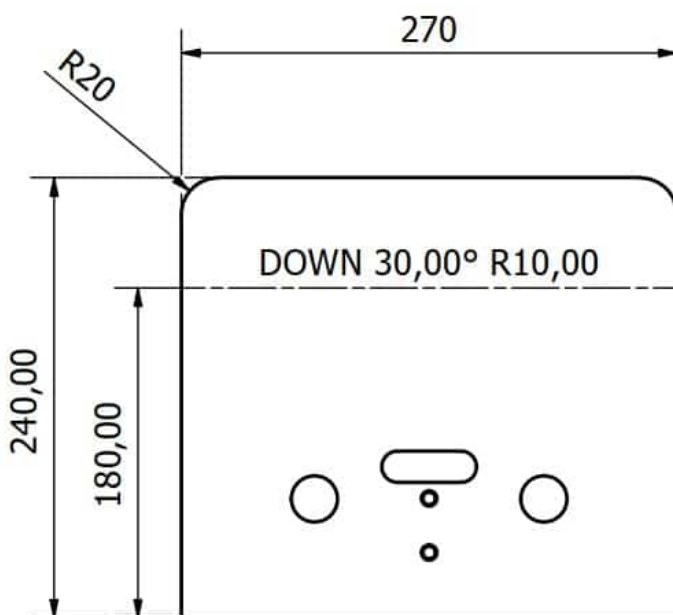

CURVED BRACKET IN 10MM PLATE

Weight 1,5 kg
Dimensions 30 × 27 × 24 mm

[Read more](#)

SKU: 3086800031-1

Price: from 30,68 €

STAINLESS STEEL HINGE BRACKET FOR SHELF. 165X305MM. SHELF BOY

Weight 0,4 kg
Dimensions 30,5 × 2,3 × 16,5 mm