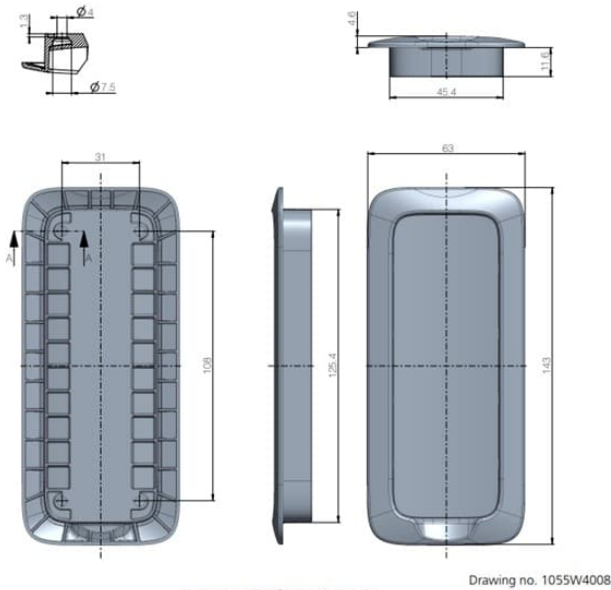

MOUNTING PLATE FOR REMOTE CONTROL W/MAGNET LINK

Weight 0,1 kg
Dimensions 1,2 × 5 × 14,3 mm

[Read more](#)

SKU: MB001

Price: from 8,32 €

PLATE IN 10MM. 103X270MM

Weight 0,8 kg
Dimensions 27 × 10,3 × 1 mm

[Read more](#)

SKU: 3086800031-3

Price: from 12,48 €