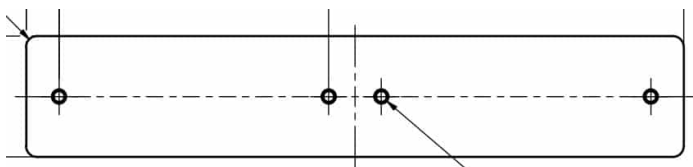

Price: from 318,50 €

KNUCKLE SHELF STAINLESS STEEL 1.5MM LASER CUT

Dimensions 10 × 5 × 2,5 mm

Color

[Read more](#)

SKU: 116064

Price: from 78,07 €

PLATE 20MM 600X110MM