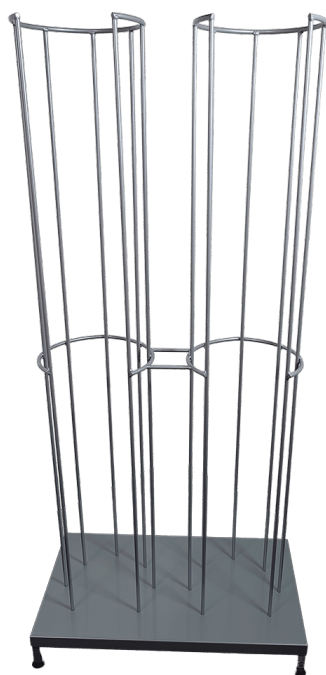

STAND FOR SAFETY HELMETS - 2 SECTIONS - 780X470X1600MM

Sizes	
approx. weight	40kg
Maximum Load	150kg

[Read more](#)

SKU: 1803000002

Price: from 632,45 €