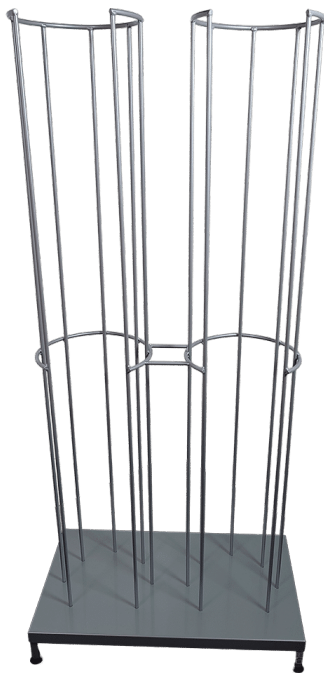

Sizes	1200x600x1850mm
approx. weight	65kg
Base plate	16mm melamine
Wheels	Ø160

[Read more](#)

SKU: 2095060006

A-FRAME WITH REMOVABLE SHELVES - 2000X800X2050MM

Sizes	2000x800x2050mm
approx. weight	100kg
Maximum Load	300kg
Wheels	Ø100 swivel with brake
Shelf plate	3mm lacquered steel plate

[Read more](#)

SKU: S110535

STORAGE RACK ON WHEELS - 1250X800X1700 MM

Sizes	1250x800x1700mm
approx. weight	100kg
Maximum Load	250kg
Table top	15 mm birch plywood film/film

[Read more](#)

SKU: N/A

STAND FOR SAFETY HELMETS - 2 SECTIONS - 780X470X1600MM

Sizes	780x470x1600mm
approx. weight	40kg
Maximum Load	150kg

[Read more](#)

SKU: 1803000002

Price: from 632,45 €

STAND FOR SAFETY HELMETS - WITH WALL MOUNT - 250X230X1200 MM

Sizes	250x230x1200mm
approx. weight	
Maximum Load	100kg
Base plate	Steel plate

ROLLSTAND FLEX

[Read more](#)

SKU: S110200-1

HEIGHT ADJUSTABLE TABLE WITH TILT FUNCTION - 2100X1000 MM - ERG-O- LIFT 300

Sizes	2100x1000x700-1000mm
approx. weight	150kg
Lifting capacity	400kg
Table top	15 mm birch plywood film/film
Vip function	2 separate tilt functions
Maximum tilting capacity	200 kg. per tilt actuator