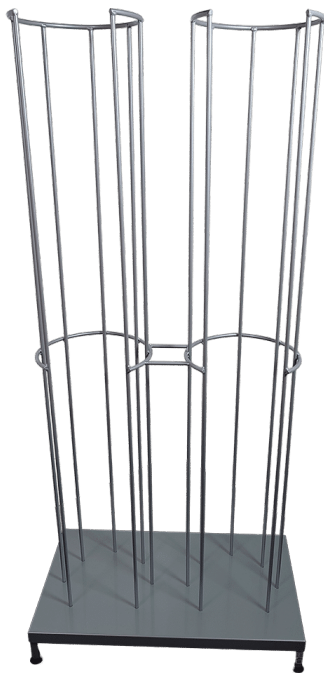

Sizes	1200x600x1850mm
approx. weight	65kg
Base plate	16mm melamine
Wheels	Ø160

[Read more](#)

SKU: 2095060006

A-FRAME WITH REMOVABLE SHELVES - 2000X800X2050MM

Sizes	2000x800x2050mm
approx. weight	100kg
Maximum Load	300kg
Wheels	Ø100 swivel with brake
Shelf plate	3mm lacquered steel plate

[Read more](#)

SKU: S110535

STORAGE RACK ON WHEELS - 1250X800X1700 MM

Sizes	1250x800x1700mm
approx. weight	100kg
Maximum Load	250kg
Table top	15 mm birch plywood film/film

[Read more](#)

SKU: N/A

STAND FOR SAFETY HELMETS - 2 SECTIONS - 780X470X1600MM

Sizes	
approx. weight	40kg
Maximum Load	150kg

[Read more](#)

SKU: 1803000002

Price: from 632,45 €

STAND FOR SAFETY HELMETS - WITH WALL MOUNT - 250X230X1200 MM

Sizes	250x230x1200mm
approx. weight	
Maximum Load	100kg
Base plate	Steel plate

ROLLSTAND FLEX

[Read more](#)

SKU: S110200-1

HEIGHT ADJUSTABLE TABLE WITH TILT FUNCTION - 2100X1000 MM - ERG-O- LIFT 300

Sizes	2100x1000x700-1000mm
approx. weight	150kg
Lifting capacity	400kg
Table top	15 mm birch plywood film/film
Vip function	2 separate tilt functions
Maximum tilting capacity	200 kg. per tilt actuator